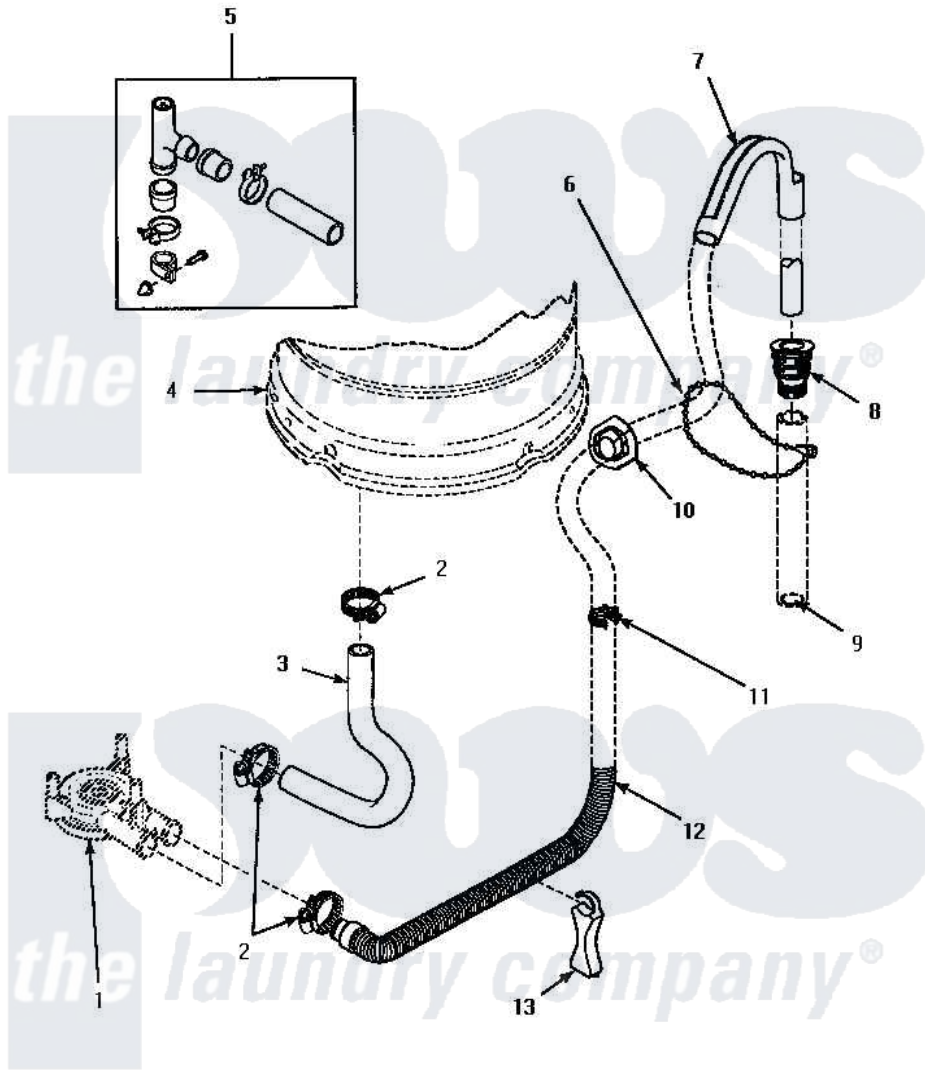

Amana LW6111LB (BOM: PLW6111LB A) 06 - DRAIN HOSE & SIPHON BREAK

DRAIN HOSE AND SIPHON BREAK

Amana [Residential Amana LW6111LB \(BOM: PLW6111LB A\) Washer Parts](#) Parts Diagram 06 - DRAIN HOSE & SIPHON BREAK

[Click on the part number to view part](#)

Item	Original Part Number	Replaced By	Status	Part Description
1	Y00000000		Not Available	SEE NOTE PUMP ASSEMBLY -- (SEE MOTOR, PUMP AND IDLER ASSEMBLY PAGE)
2	36802	285655		Clamp, Hose
3	35753			Hose, Tub To Pump-Ddp
"	35752			Hose, Tub To Pump-Ddp
4	Y00000000		Not Available	SEE NOTE OUTER TUB -- (SEE OUTER TUB, COVER AND PRESSURE HOSE PAGE)
5	562P3	76660		Break-Sphn
6	33489	8539404		Tie-Wire
7	33615	22003814		Retainer, Drain Hose
8	36878	40008101		Adapter, Standpipe
9	Y00000000		Not Available	SEE NOTE STANDPIPE
10	32219			Relief, Strain

11	36014		Clip, Retainer-Hose
12	37245	40053901	Hose, Drain
13	35487		Support, Hose
"	36522		Hose Support
NI	406P3	451P3	Kit Drain Extension