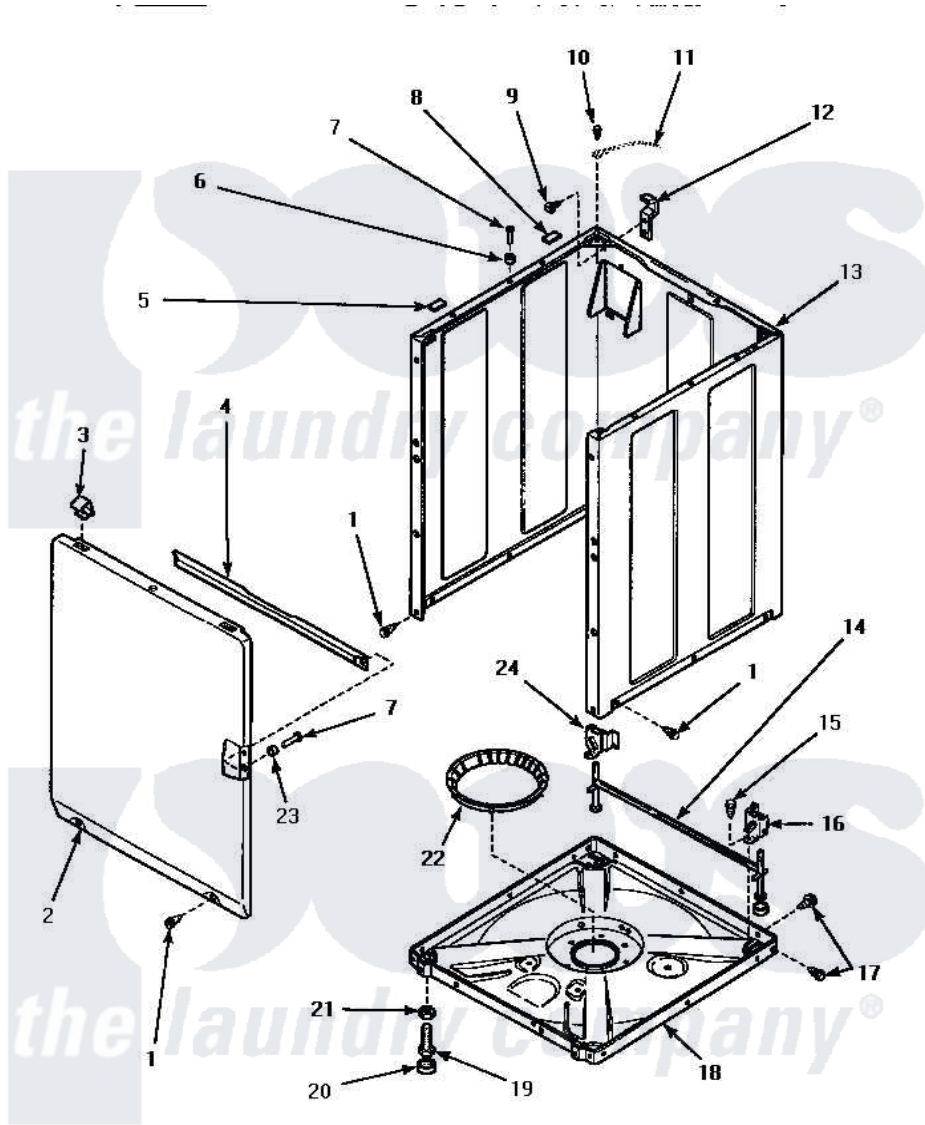

Amana LW6111LB (BOM: PLW6111LB A) 07 - FRONT PANEL, BASE ASSY & CABINET ASSY

FRONT PANEL, BASE ASSEMBLY AND CABINET ASSEMBLY

Amana Residential Amana LW6111LB (BOM: PLW6111LB A) Washer Parts Parts Diagram 07 - FRONT PANEL, BASE ASSY & CABINET ASSY

[Click on the part number to view part](#)

Item	Original Part Number	Replaced By	Status	Part Description
1	27196	27001200		Screw
2	34656WP			Assembly, Front Panel
"	34656LP			Assembly, Front Panel
3	35865			Clip, Hold-Down Front Panel
4	Y35097		Not Available	BRACE, FRT PNL
5	Y56128			Pad, Bumper
6	56079	505187		Locator, Panel
7	32671	Y014874		Screw, Idler Arm And Sleeve
8	36226			Pad, Bumper .25
9	34499		Not Available	SCREW, No.10B X 1/4 TAP IN HX
10	23962	W10116760		Screw
11	Y00000000		Not Available	SEE NOTE GROUND WIRE
12	Y27103			Hinge, Hold-Down Lug
13	34475WP	38612WP		Kit-Servic

"	34475LP	38612LP	Kit Service Cabinet
14	34443		Assembly, Leg And Stabilier
15	35148		Not Available SCREW, 1/4-14 X 3/8 HX HD
16	36036		Not Available BRACKET, SLL-RIGHT
17	35148		Not Available SCREW, 1/4-14 X 3/8 HX HD
18	36599P		Assembly Nut/ Leg Base
"	34434P		Assembly Nut/Leg Base
19	Y34319	22003428	Leg, Adjustable
20	34318	40016001	Foot, Rubber
21	Y21899	40038101	Nut, Leg
22	36108		Not Available SNUBBER PAD & ISOLATOR
23	28102		Locator, Panel
24	36037		Bracket, SII-Left