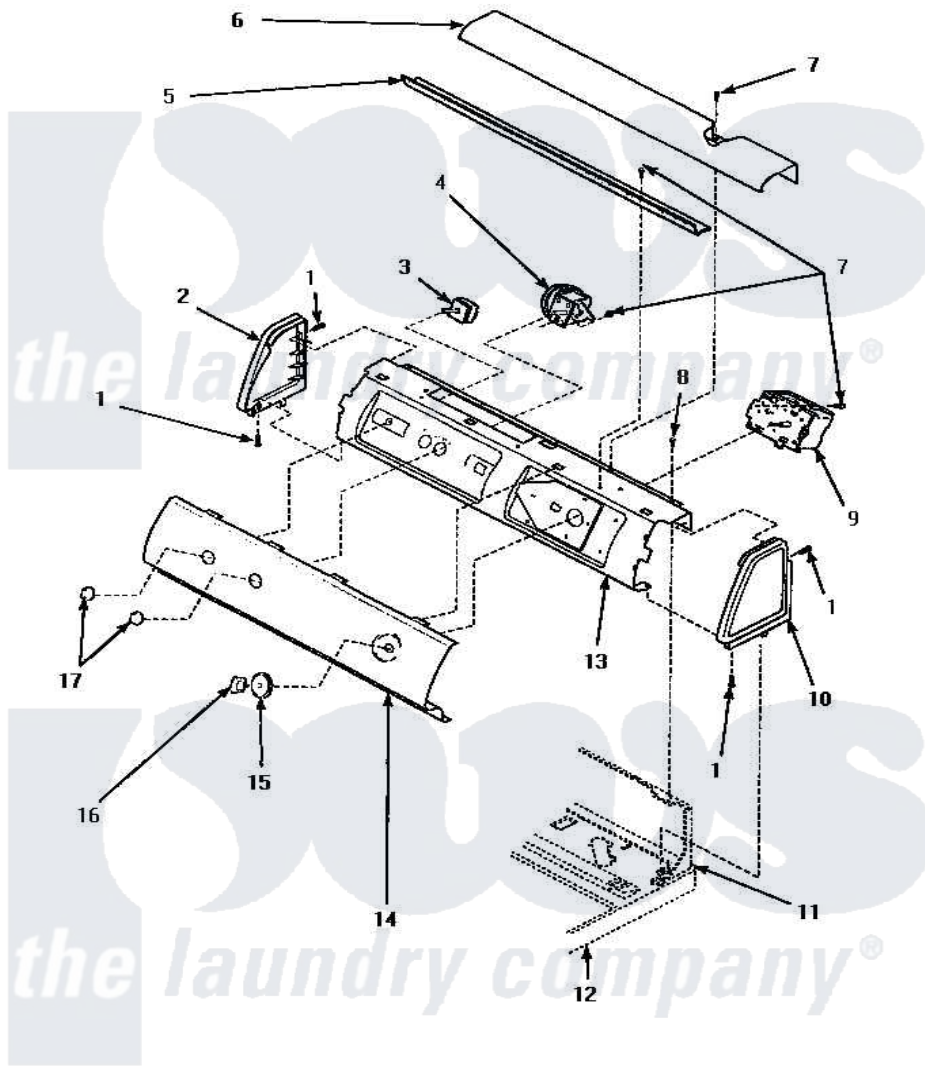

**Amana LW6111LB (BOM: PLW6111LB A) 08 - GRAPHIC PANEL, CTRL
MTG PLATE & CTRLS**

GRAPHIC PANEL, CONTROL MOUNTING PLATE AND CONTROLS
 (Models CW4202W2, LW2501L2, LW2501W2, LW3502L2, LW3502W2, LW3503L2,
 LW3503W2, LW4203L2, LW4203W2, LW6111LB AND LW6111WB)

Amana [Residential Amana LW6111LB \(BOM: PLW6111LB A\) Washer Parts](#) Parts Diagram 08 - GRAPHIC PANEL,
 CTRL MTG PLATE & CTRLS
 Click on the part number to view part

Item	Original Part Number	Replaced By	Status	Part Description
1	501086	90767		Screw, 8A X 3/8 HeX Washer Head Tapping
2	34816			Panel, End
3	35115			Switch, TemPerature 3 P
4	36045	40055101		Switch, Pressure
"	35010	39035		Switch, Pressure-Var
5	Y34826		Not Available	DIFFUSER,LAMP-CLEAR
6	34823		Not Available	COVER, TOP
7	23962	W10116760		Screw
8	34904	489355		Screw, 8 X 1/2
9	31239	31239P		Timer 3 Cycle Package
10	34815		Not Available	PANEL, END R.H. (BLK)
11	Y00000000		Not Available	SEE NOTE CONTROL HOOD REAR PANEL -- (SEE CABINET TOP AND CONTROL HOOD REAR PANEL PAGE)