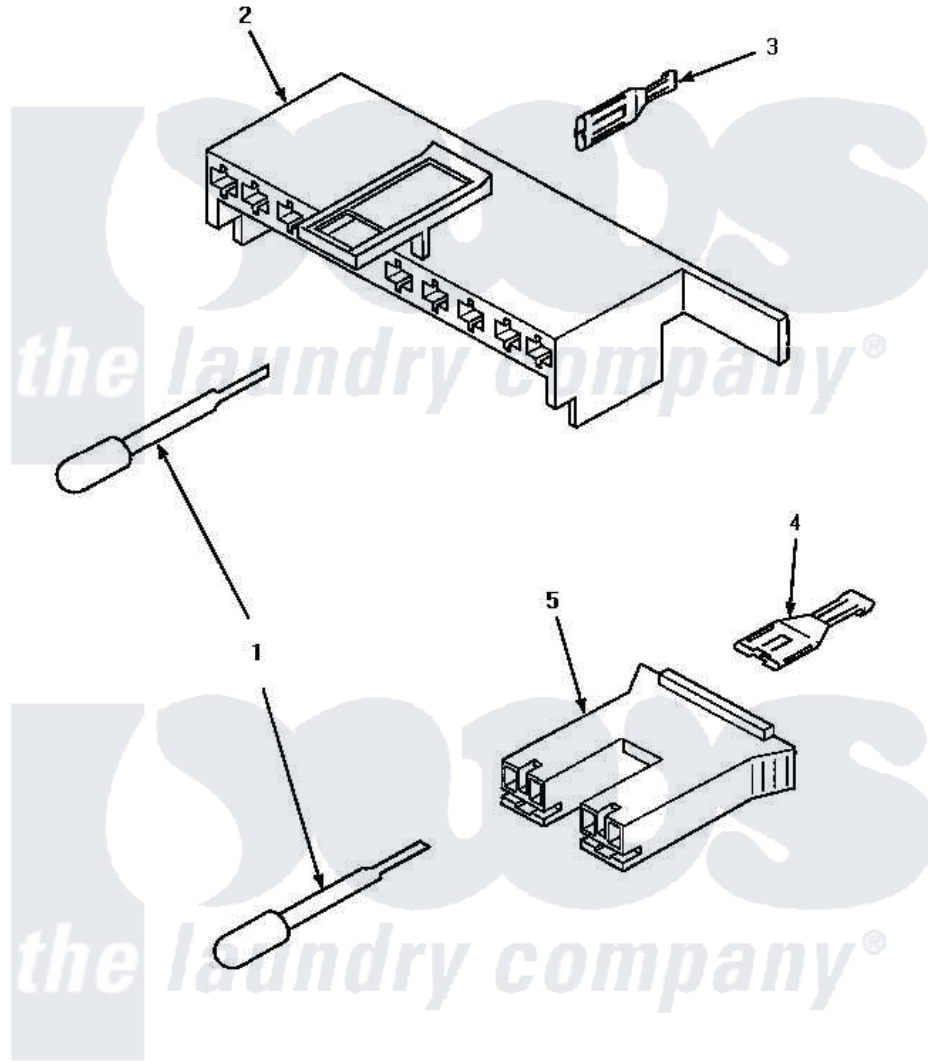

**Amana LW6111LB (BOM: PLW6111LB A) 09 - MIX VLV & MTR CONN
BLKS/TERM & EXTRACTOR**

**MIXING VALVE AND MOTOR CONNECTION BLOCKS,
TERMINALS AND TERMINAL EXTRACTOR TOOL**

Amana [Residential Amana LW6111LB \(BOM: PLW6111LB A\) Washer Parts](#) Parts Diagram 09 - MIX VLV & MTR CONN
BLKS/TERM & EXTRACTOR
[Click on the part number to view part](#)

Item	Original Part Number	Replaced By	Status	Part Description
1	283P4			Terminal Extractor Tool
2	34677			10 Circuit Plug
3	Y00188			Molex Terminal
4	Y00121		Not Available	SPADE TERMINAL(12 GAUGE) (1/4 INCH-(2) 18 GAUGE WIRES O
5	34676			Plug
"	34675		Not Available	PLUG