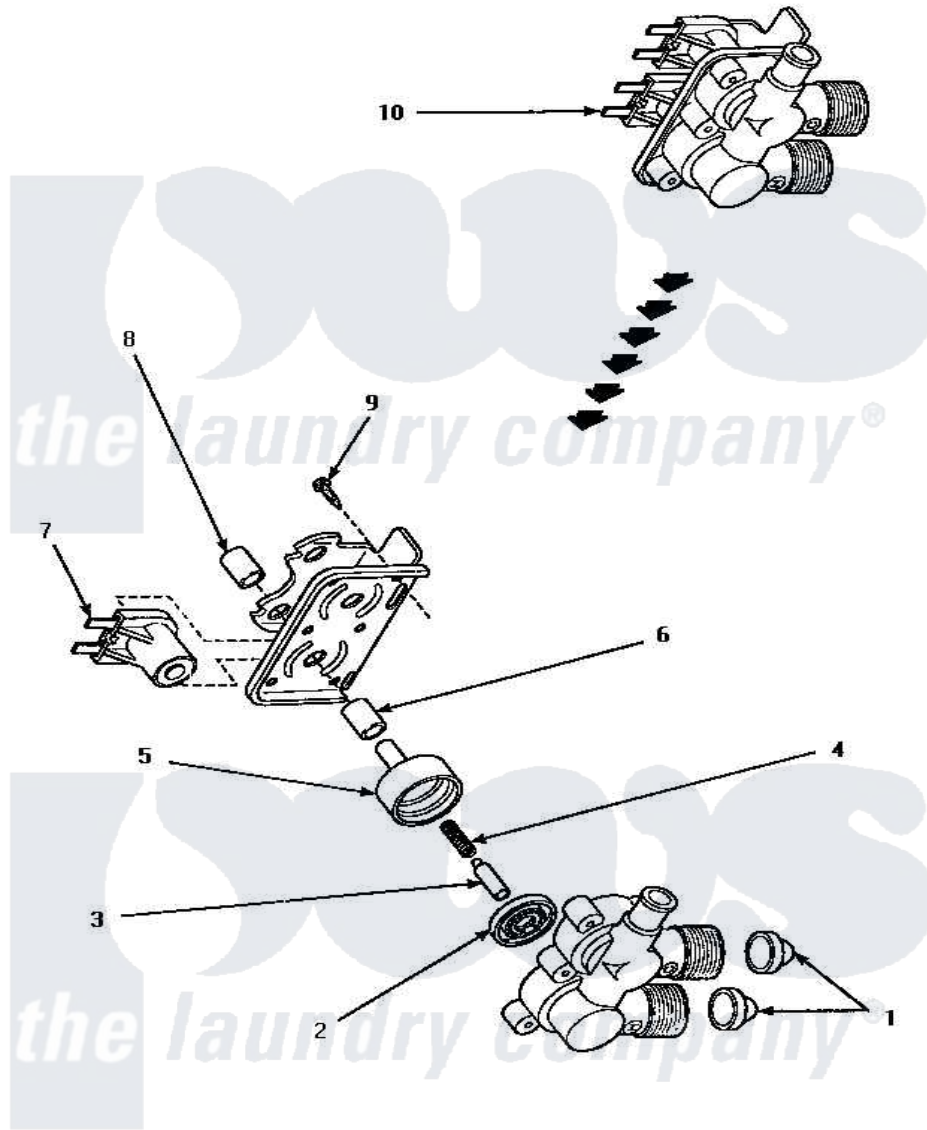

Amana LW6111LB (BOM: PLW6111LB A) 10 - MIXING VALVE ASSY

MIXING VALVE ASSEMBLY

Amana [Residential Amana LW6111LB \(BOM: PLW6111LB A\) Washer Parts](#) Parts Diagram 10 - MIXING VALVE ASSY

[Click on the part number to view part](#)

Item	Original Part Number	Replaced By	Status	Part Description
1	24122	22002960		Strainer, Washer Inlet
2	24134		Not Available	DIAPHRAGM
3	24132		Not Available	ARMATURE
4	23224E		Not Available	SPRING
5	24130			Guide, Armature
6	24129		Not Available	SLEEVE, SHORT
7	33930A	33930		Valve, Mixing
8	24128		Not Available	SLEEVE, LONG
9	25817C		Not Available	SCREW
10	34963	34963P		Valve Mixing Package