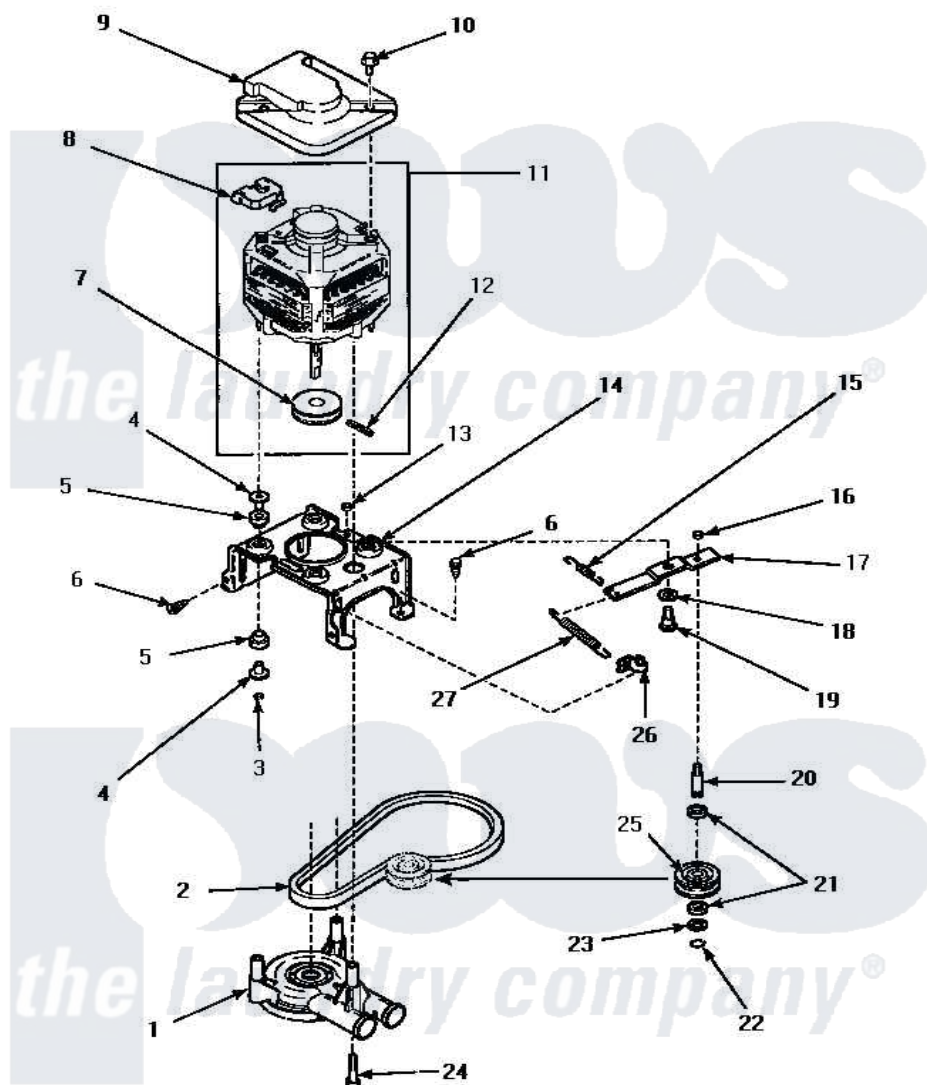

Amana LW6111LB (BOM: PLW6111LB A) 11 - MOTOR, MTG BRKT, BELT, PUMP & IDLER ASSY

MOTOR, MOUNTING BRACKET, BELT, PUMP AND IDLER ASSEMBLY

Amana [Residential Amana LW6111LB \(BOM: PLW6111LB A\) Washer Parts](#) Parts Diagram 11 - MOTOR, MTG BRKT, BELT, PUMP & IDLER ASSY
 Click on the part number to view part

Item	Original Part Number	Replaced By	Status	Part Description
1	36863P	27001233		Pump
2	28808			Belt, Agitate And Spin
3	35423	3400029		Nut, Adapter Plate
4	34791			Post, Mount-Motor
5	34788			Mount, Motor
6	Y31645	27001200		Screw
7	27171		Not Available	PULLEY, MOTOR
8	35632		Not Available	SWITCH, MOTOR
9	34754	40112301		Shield, Motor
10	36639	4312464		Screw
11	34571	27001215		Motor W/Pulley
"	34910	27001215		Motor W/Pulley
12	23750			Pin, Roll
13	52566	27001225		Nut, Jam Mid Lock 1/4-20
14	36523	37415P		Kit, Motor Brkt

"	34890		Not Available	BRACKET,MOTOR MOUNT
15	30620		Not Available	SPRING,IDLER LEVER HEL
16	28803	2221070		Clamp, Nylon
17	31054	40041002		Lever, Idler
18	81392	40054701		Washer
19	27229	40038901		Screw, 1/4-20
20	28802			Shaft, Idler
21	Y29443			Washer, Felt
22	23748			Ring, Retaining
23	52549			Washer, 501 ID X3/4 Odx
24	Y34565	40063701		Screw, 10-16 x 1.75
25	28800		Not Available	WHEEL,IDLER
26	28849			Clip, Spring
27	37366			Spring, Idler
NI	258P3		Not Available	KIT,CAPACITOR