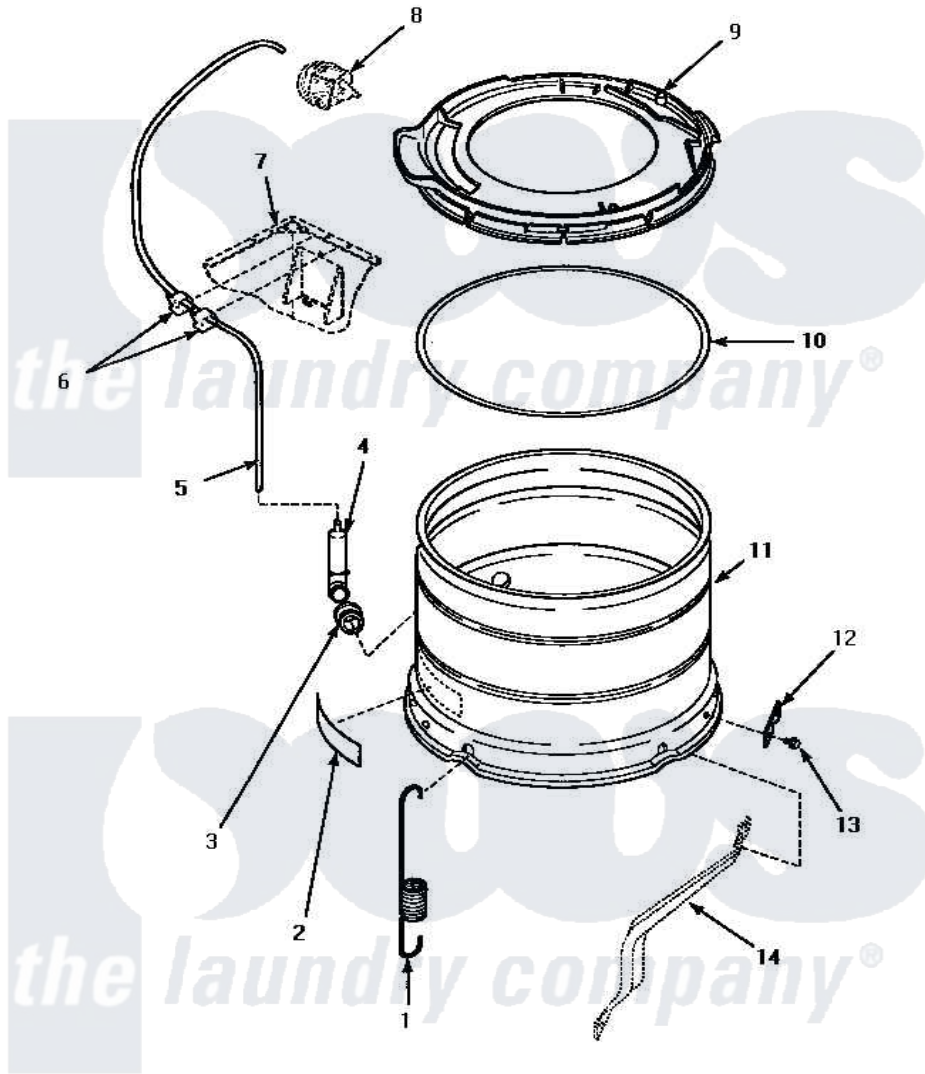

**Amana LW6111LB (BOM: PLW6111LB A) 12 - OUTER TUB, COVER & PRESSURE HOSE**

**OUTER TUB, COVER AND PRESSURE HOSE**

Amana [Residential Amana LW6111LB \(BOM: PLW6111LB A\) Washer Parts](#) Parts Diagram 12 - OUTER TUB, COVER & PRESSURE HOSE

[Click on the part number to view part](#)

Item	Original Part Number	Replaced By	Status	Part Description
1	<a href="#">35948</a>			Spring, Leg-Large Tub
"	35947		Not Available	SPRING,TUB -SHORT
2	500049		Not Available	STICKER
3	29175	<a href="#">40037801</a>		Grommet
4	30907	<a href="#">40008501</a>		Assembly, Pressure Bulb
5	29213	<a href="#">39125</a>		Tubing 31
6	<a href="#">21036</a>			Clip, Cable
7	Y00000000		Not Available	SEE NOTE CABINET ASSY -- (SEE FRONT PANEL, BASE AND CABINET ASSY PAGE)
8	Y00000000		Not Available	SEE NOTE PRESSURE SWITCH -- (SEE GRAPHIC PANEL AND CONTROLS PAGE)
9	<a href="#">36025P</a>			Assembly, Tub Cover and Gasket
10	<a href="#">32857</a>			Gasket, Tub Cover Small

11	<a href="#">34439P</a>		Outer Tub
"	<a href="#">34438P</a>		Assembly, Outer Tub
12	<a href="#">27926</a>		Plate, Leg .063
13	35369	<a href="#">40128701</a>	Screw, 5/16-18 X .50
14	Y00000000	Not Available	SEE NOTE SUPPORT LEG -- (SEE BEARING HOUSING, PULLEY AND PIVOT DOME PAGE)