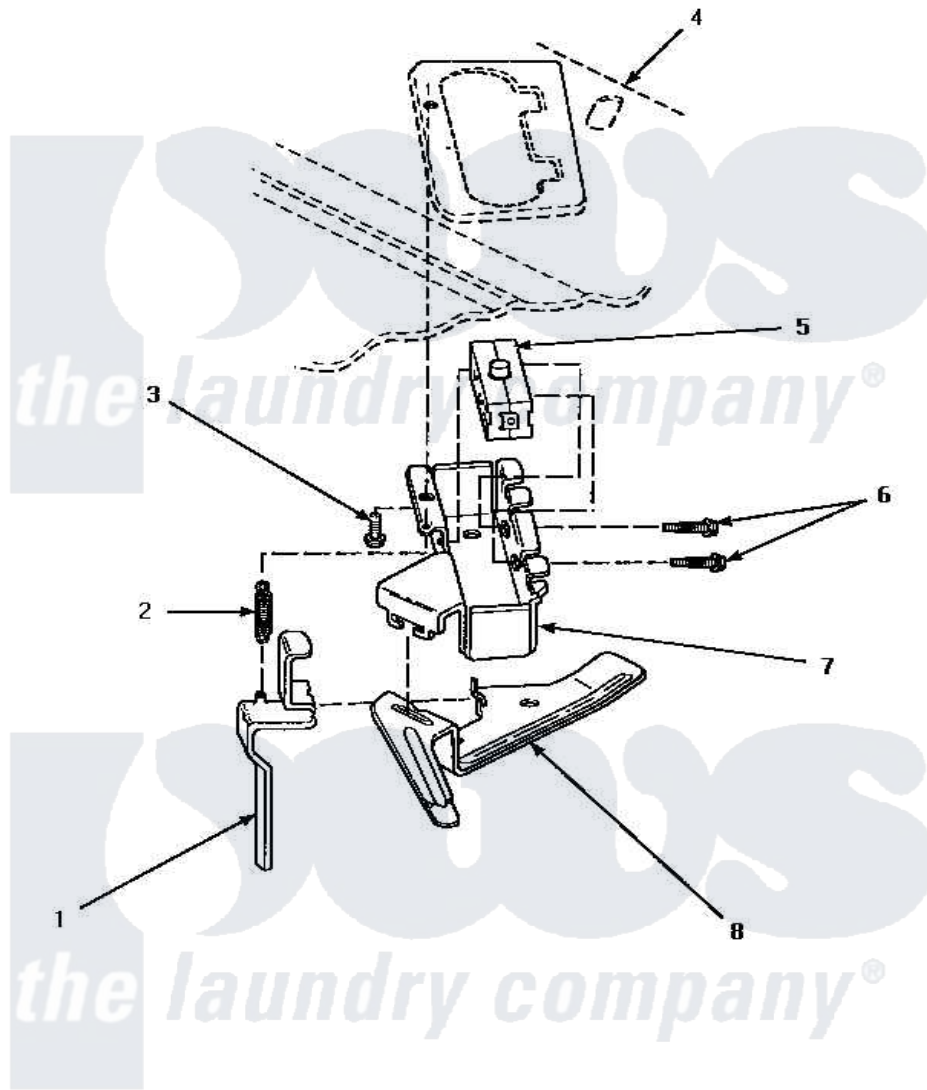

Amana LW6111LB (BOM: PLW6111LB A) 13 - OUT-OF-BALANCE SWITCH

OUT-OF-BALANCE SWITCH

Amana [Residential Amana LW6111LB \(BOM: PLW6111LB A\) Washer Parts](#) Parts Diagram 13 - OUT-OF-BALANCE SWITCH

[Click on the part number to view part](#)

Item	Original Part Number	Replaced By	Status	Part Description
1	33442			Lever, Unbalanced Load
2	33443			Spring
3	23962	W10116760		Screw
4	Y00000000		Not Available	SEE NOTE CABINET TOP -- (SEE CABINET TOP AND CONTROL HOOD REAR PANELPAGE)
5	33445	27001095		Switch, Lid
6	36510			Screw
7	36497P			Kit, Switch Holder
8	33441			Arm, Actuator