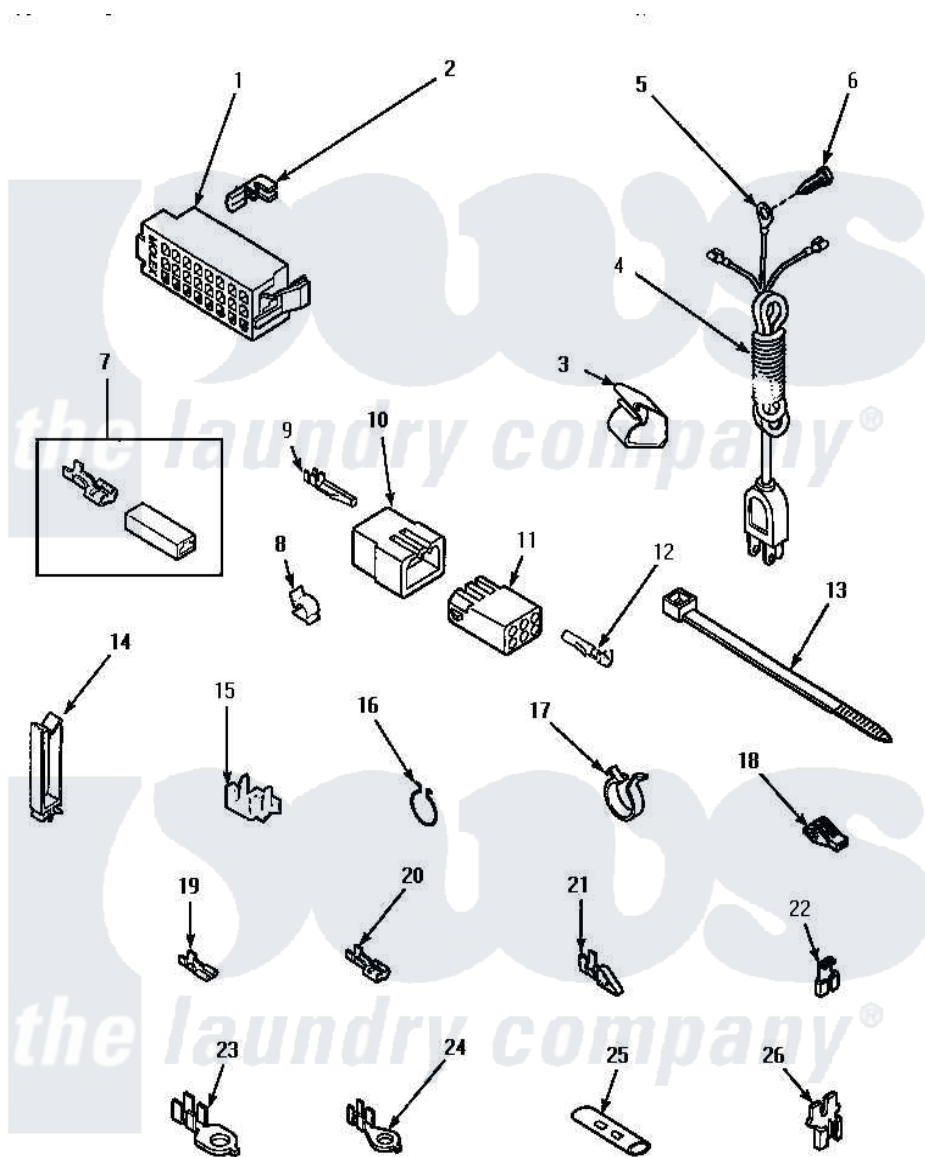

Amana LW6111LB (BOM: PLW6111LB A) 14 - POWER CORD & TERMINALS

POWER CORD AND TERMINALS

Amana Residential Amana LW6111LB (BOM: PLW6111LB A) Washer Parts Parts Diagram 14 - POWER CORD & TERMINALS

Click on the part number to view part

Item	Original Part Number	Replaced By	Status	Part Description
1	34123			Housing, LH -24 Position
"	32746			Housing, RH-24 Positi
2	Y00188			Molex Terminal
3	35521		Not Available	CLIP, HARNESS HOLDER
4	Y34458		Not Available	POWER CORD ALL
5	Y00000000		Not Available	SEE NOTE GROUND WIRE
6	52909			Screw, 10B-16 X 1/2 HeX
7	00234	00359		Terminal Ultra Pod 250 X032F
8	21036			Clip, Cable
9	Y00116			Terminal, Pin-Male
10	26302		Not Available	PLUG, 1 CIRCUIT
"	23041			Plug, 6 Circuit
"	23033			Plug, 9 Circuit
11	26708			Receptacle, 6 Circuit
"	26301			Receptacle, Molex

"	26163		Receptacle, 9 Circuit
12	Y00117	5011-XX	093 Female Socket
13	36466	M0321209	Tie-Electrical
14	36274		Not Available CLIP, HARNESS
15	Y00161	B5733302	Clip, Ground
16	51291		Clip, Wire
17	61510	504034	Clip, Wire
18	70210		Not Available INSULATOR,BLUE
19	00112		Terminal, Spade-3/16 Fe
20	Y00119		Not Available SPADE TERMINAL(18 GAUGE) (1/4 INCH-(1) 18 GAUGE WIRE)
21	00220		Not Available TERMINAL,CRIMP-SINGLE
22	Y00120		Terminal, Flag-1/4 Fema
23	Y00113		Not Available TERMINAL,RING-1/4 STUD
24	00110		No.10 18 Gauge Wire
25	21091		Not Available CONNECTOR TWO 1/4 INCH MALE
26	29673		Not Available DOUBLE CONNECTOR