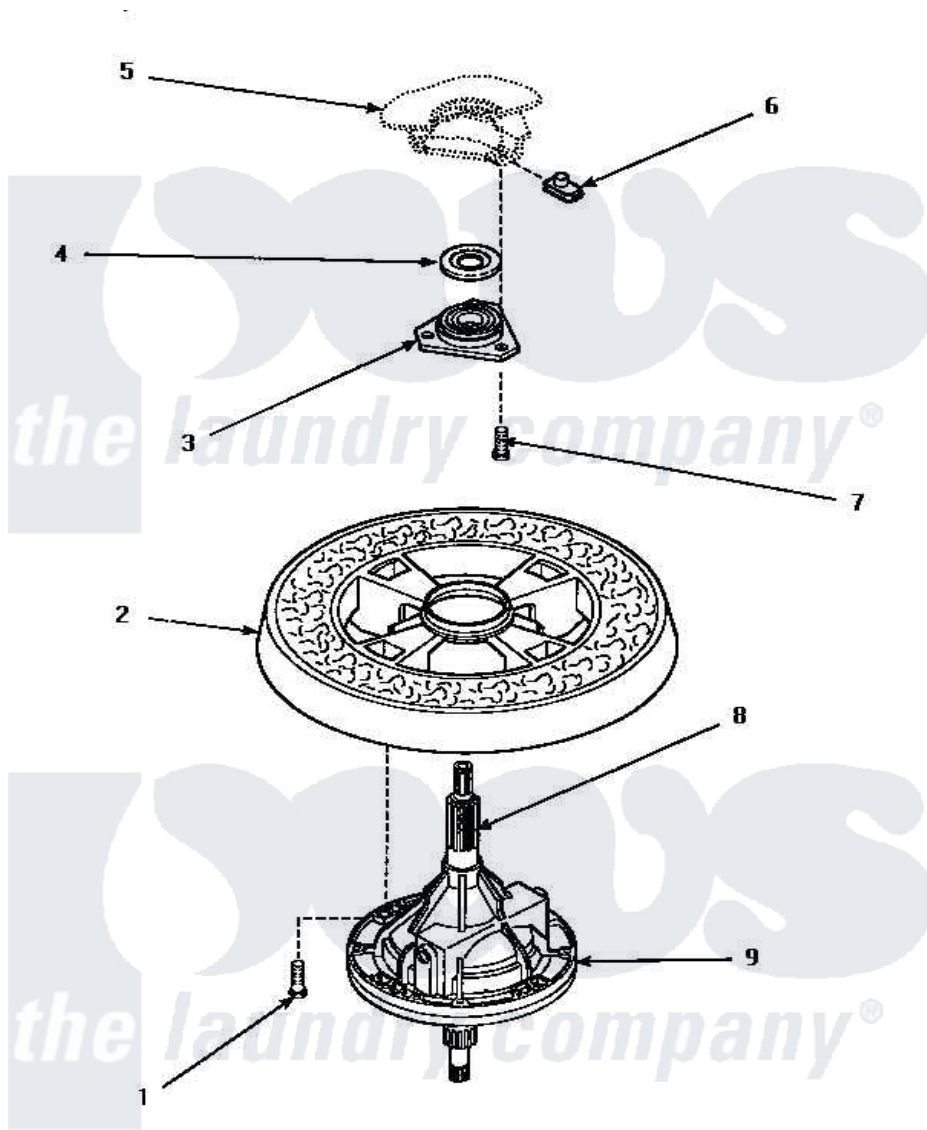

Amana LW6111LB (BOM: PLW6111LB A) 17 - TRANSMISSION ASSY & BALANCE RING

TRANSMISSION ASSEMBLY AND BALANCE RING

Amana [Residential Amana LW6111LB \(BOM: PLW6111LB A\) Washer Parts](#) Parts Diagram 17 - TRANSMISSION ASSY & BALANCE RING

[Click on the part number to view part](#)

Item	Original Part Number	Replaced By	Status	Part Description
1	37047		Not Available	SCREW, CAP
2	34731		Not Available	ASSY,BALANCE RING-COMPL
3	27182	40004201P		Main Bearing Assembly
4	27187			Flinger
5	Y00000000		Not Available	SEE NOTE OUTER TUB -- (SEE OUTER TUB, COVER AND PRESSURE HOSE PAGE)
6	27222			Nut, Retainer 5/16-18
7	36991	3400500		Bolt, 3405245 5/16-18 X 3/4
8	27604P			Never-Seeze 1 Oz Tube
9	34526P			Assembly, Transmission