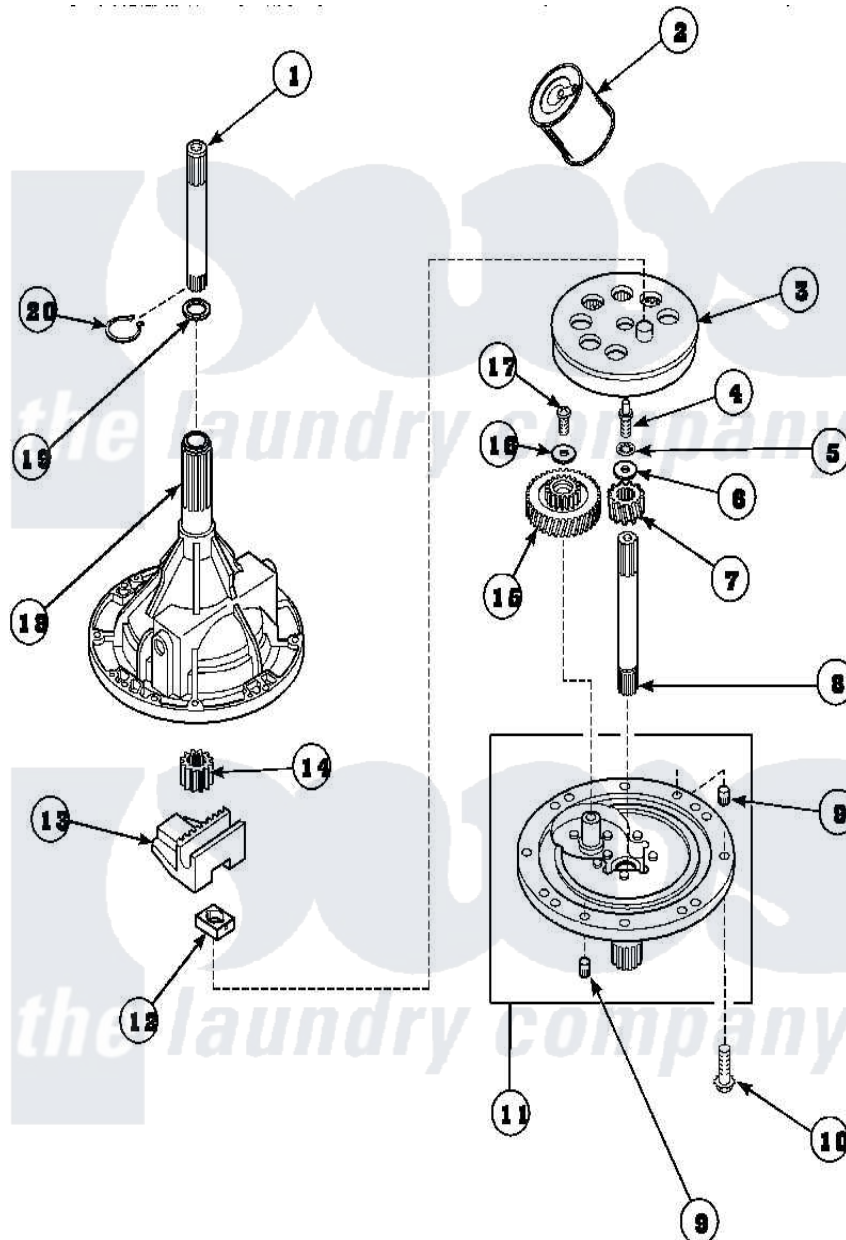

Amana LW6111LB (BOM: PLW6111LB B) 01 - 34526P TRANSMISSION ASSY

Amana Residential Amana LW6111LB (BOM: PLW6111LB B) Washer Parts Parts Diagram 01 - 34526P TRANSMISSION ASSY

[Click on the part number to view part](#)

Item	Original Part Number	Replaced By	Status	Part Description
1	Y36570			Shaft, Output
2	27243P			Oil, CW Transmission F-
3	26577			Assembly, Gear And Stud
4	27030		Not Available	SCREW, 1/4-20 SPECIAL
5	21456			Lockwasher, 1/4 Intshkp
6	26509	40041501		Washer
7	36562			Pinion, Drive
8	34853			Shaft, Input
9	27172			Pin, Dowel
10	32814		Not Available	SCREW, 1/4-20X7/8 SERRA
11	34854	38290		Assembly, Cover
12	26493			Slide
13	Y31526			Rack
14	27003			Pinion, Agitator
15	29161			Gear, Reduction

16	29260	Not Available	WASHER
17	29273		Screw, 1/4-20 X 3/8
18	33223	Not Available	ASSY, TRANSMISSION CASE
19	35092		Washer, 3628id X 1.00 X .056
20	27197		Ring, Retaining
NI	37577P	Not Available	SEALANT