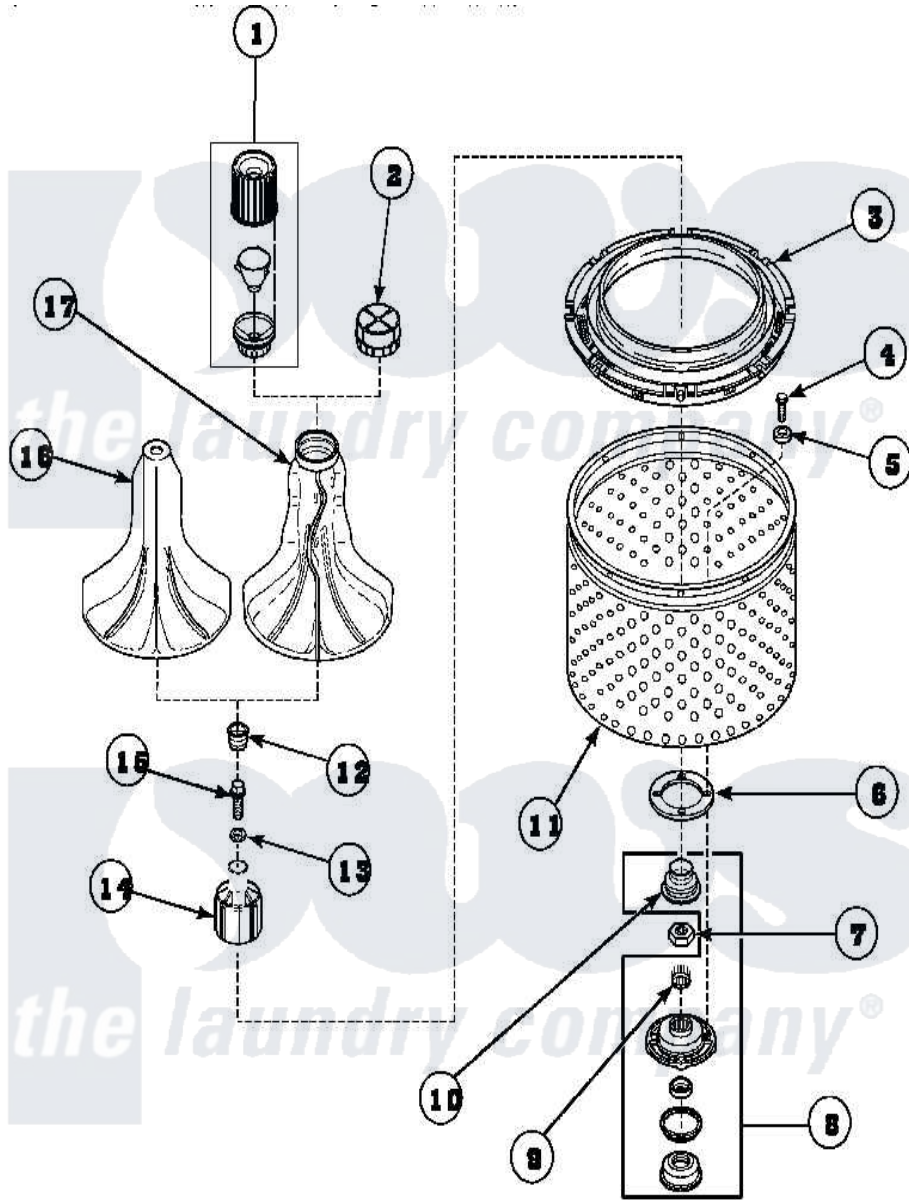

**Amana LW6111LB (BOM: PLW6111LB B) 02 - AGITATOR/DRIVE  
BELL/SEAL KIT/TUB & HUB**

Amana Residential Amana LW6111LB (BOM: PLW6111LB B) Washer Parts Parts Diagram 02 - AGITATOR/DRIVE BELL/SEAL KIT/TUB & HUB  
Click on the part number to view part

Item	Original Part Number	Replaced By	Status	Part Description
1	36542	<a href="#">40002101W</a>		Assembly, Fabric Softner
2	<a href="#">36515</a>			Cap, Agitator
3	<a href="#">35035</a>			Guard, Clothes
4	27202	<a href="#">W10116787</a>		Screw
5	<a href="#">28094</a>			Gasket
7	Y29220	<a href="#">40016301</a>		Nut, Lock
8	495P3	<a href="#">R9900552</a>		Hub And Seal
9	29728	<a href="#">40008301</a>		Insert, Spline
10	36425	<a href="#">40016101</a>		Seal, Bell Drive
11	<a href="#">34521P</a>			Assembly, Tub
12	36511	<a href="#">40008401</a>		Plug, Bell
13	<a href="#">36472</a>			O-Ring
14	36443P	<a href="#">R9900189</a>		Kit, Drive Bell And Seal
15	34288	<a href="#">40065102</a>		Screw, Shoulder 1/4
17	33174	<a href="#">40000501W</a>		Agitator, Flex Vane