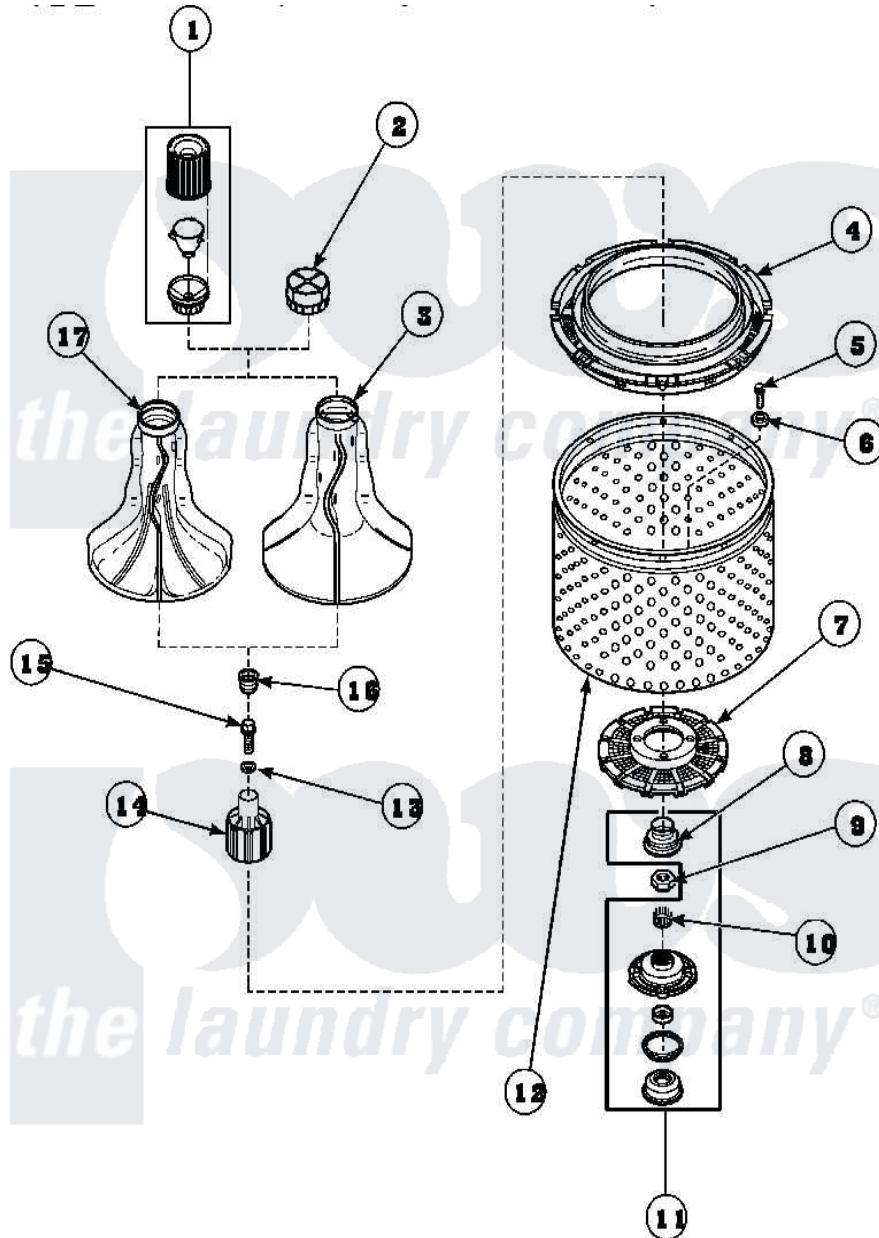

**Amana LW6111LB (BOM: PLW6111LB B) 03 - AGITATOR/DRIVE
BELL/SEAL KIT/TUB & HUB**

Amana Residential Amana LW6111LB (BOM: PLW6111LB B) Washer Parts Parts Diagram 03 - AGITATOR/DRIVE BELL/SEAL KIT/TUB & HUB
Click on the part number to view part

Item	Original Part Number	Replaced By	Status	Part Description
1	36542	40002101W		Assembly, Fabric Softner
2	36515			Cap, Agitator
4	35035			Guard, Clothes
5	27202	W10116787		Screw
6	28094			Gasket
7	32998	39371		Filter Lin
8	36425	40016101		Seal, Bell Drive
9	Y29220	40016301		Nut, Lock
10	29728	40008301		Insert, Spline
11	495P3	R9900552		Hub And Seal
12	33501P	R9900144		Kit- Wash
13	36472			O-Ring
14	36443P	R9900189		Kit, Drive Bell And Seal
15	34288	40065102		Screw, Shoulder 1/4
16	36511	40008401		Plug, Bell