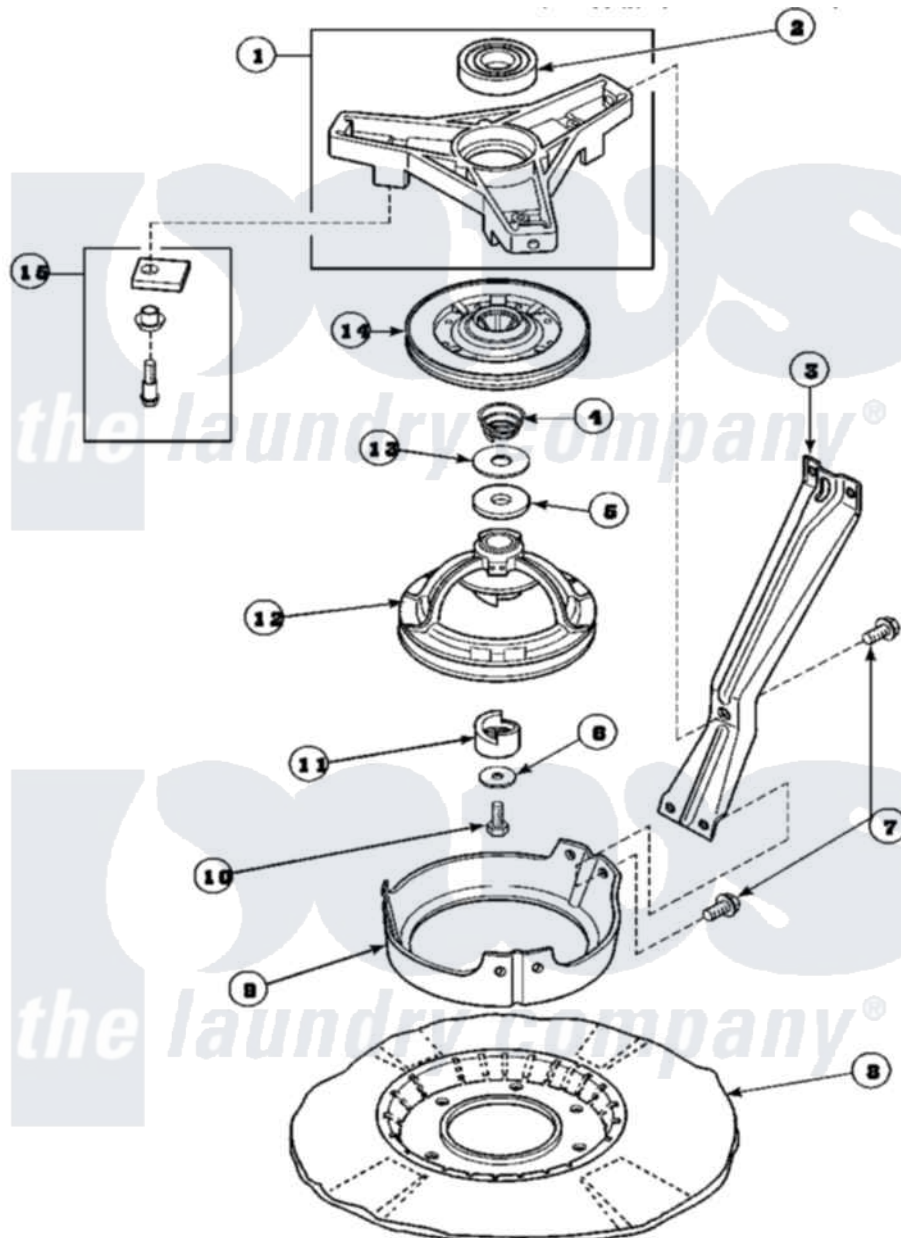

Amana LW6111LB (BOM: PLW6111LB B) 04 - BRG HSG/BRAKE PULLEY & PIVOT DOME

Amana Residential Amana LW6111LB (BOM: PLW6111LB B) Washer Parts Parts Diagram 04 - BRG HSG/BRAKE PULLEY & PIVOT DOME

Click on the part number to view part

Item	Original Part Number	Replaced By	Status	Part Description
1	35746			Assembly, Bearing Housing-L
2	28944R	40004001		Bearing, Main
3	34792			Leg, Support
4	33435			Spring, Conical
5	27015	40063201		Washer, Flat
6	26509	40041501		Washer
7	35369	40128701		Screw, 5/16-18 X .50
8	36599P			Assembly Nut/ Leg Base
"	34434P			Assembly Nut/Leg Base
9	34470			Dome, Pivot
10	27220	40063401		Screw, 1/4-20 x 5/8 Hex
11	27018			Helix
12	34923			Assembly, Pulley-Spin And Agitate
13	35535	40065701		Washer, 2 Odx.63 ID