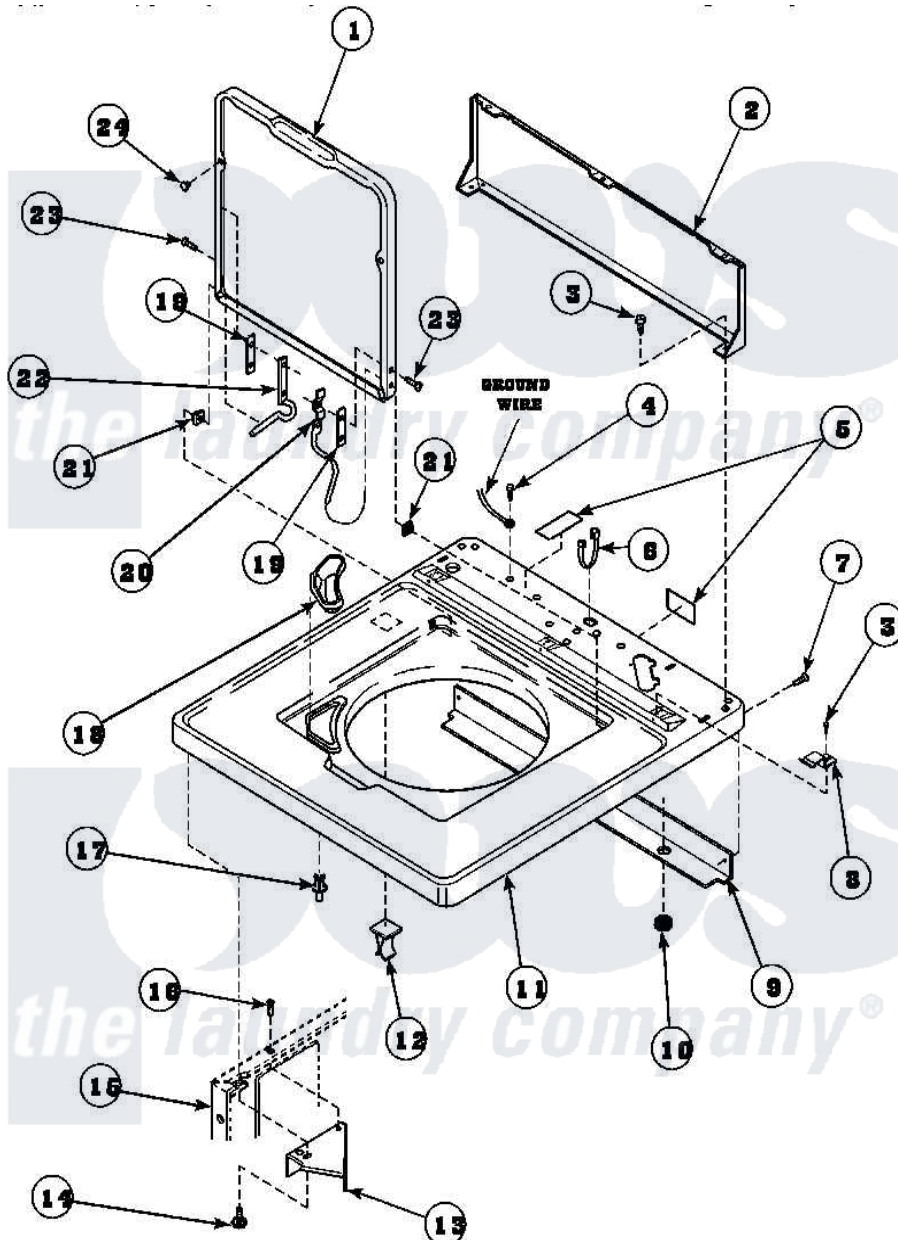

Amana LW6111LB (BOM: PLW6111LB B) 05 - CAB TOP/LOADING DR & CTRL HOOD REAR PAN

Amana Residential Amana LW6111LB (BOM: PLW6111LB B) Washer Parts Parts Diagram 05 - CAB TOP/LOADING DR & CTRL HOOD REAR PAN

[Click on the part number to view part](#)

Item	Original Part Number	Replaced By	Status	Part Description
1	36018P		Not Available	LOADING DOOR MODELS LW9203x
2	34903		Not Available	PANEL, BACK HOOD (USE 37782)
3	23962	W10116760		Screw
4	52909			Screw, 10B-16 X 1/2 HeX
6	21903	211881		Grommet, Cord Part Not Used-Gas Models Only
7	27196	27001200		Screw
8	35887	40063901		Clip, Hold Down
11	34902P		Not Available	TOP
12	36519		Not Available	CLIP
13	36034			Bracket, Director-Module
14	Y31644	27001200		Screw
15	34475P		Not Available	CABINET
16	36035		Not Available	SCREW,8-18X3/8 PHIL FLT