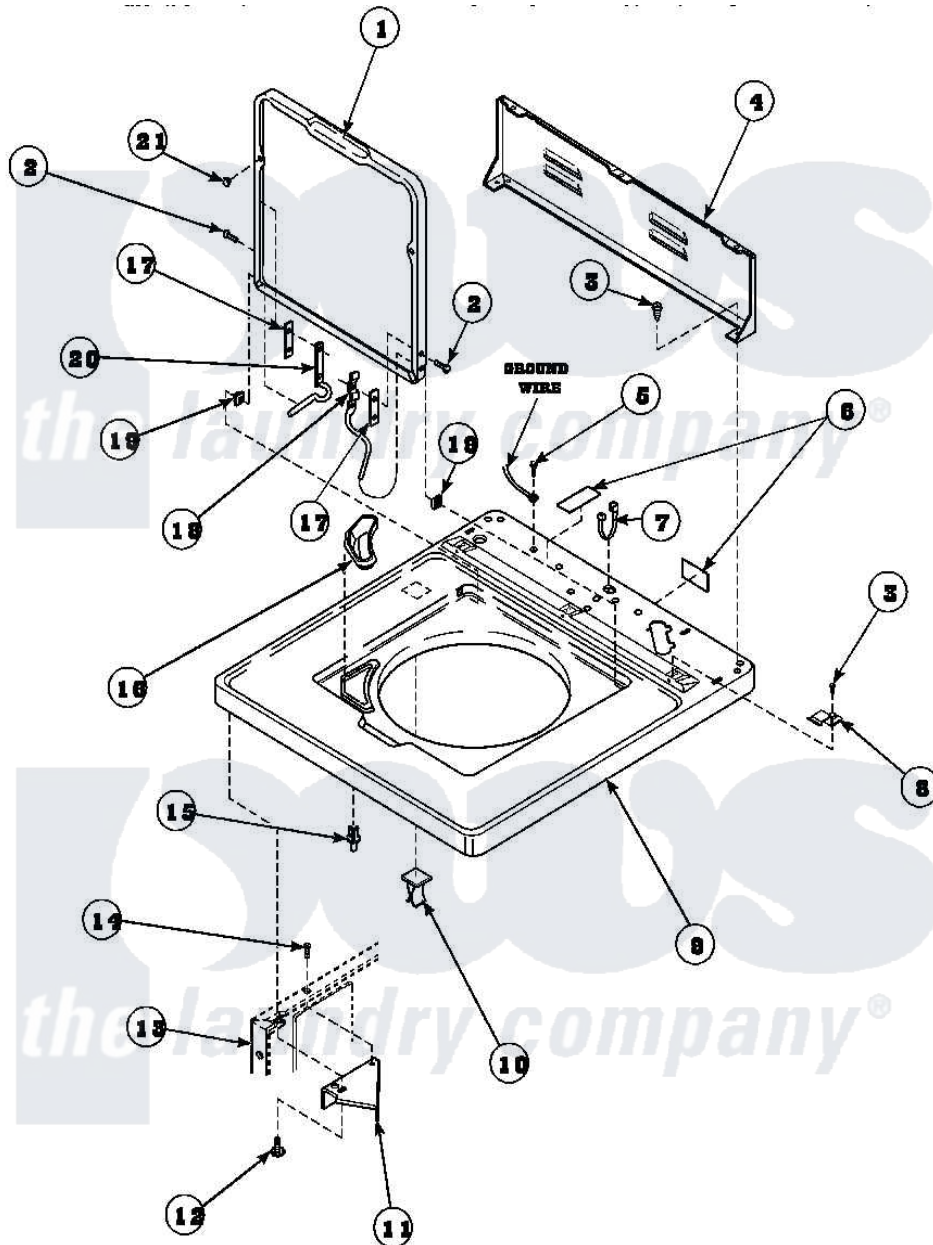

Amana LW6111LB (BOM: PLW6111LB B) 06 - CAB TOP/LOADING DR & CTRL HOOD REAR PAN

Amana Residential Amana LW6111LB (BOM: PLW6111LB B) Washer Parts Parts Diagram 06 - CAB TOP/LOADING DR & CTRL HOOD REAR PAN

Click on the part number to view part

Item	Original Part Number	Replaced By	Status	Part Description
1	36018P		Not Available	LOADING DOOR MODELS LW9203x
"	33541P		Not Available	LID
2	34337	W10119828		Screw, Lid Hinge Mounting
3	23962	W10116760		Screw
4	34903		Not Available	PANEL, BACK HOOD (USE 37782)
5	52909			Screw, 10B-16 X 1/2 HeX
6	24903		Not Available	STICKER,DISCONNECT POW
7	21903	211881		Grommet, Cord Part Not Used-Gas Models Only
8	35887	40063901		Clip, Hold Down
9	34902P		Not Available	TOP
10	36519		Not Available	CLIP
11	36034			Bracket, Director-Module

12	Y31644	27001200	Screw
13	34475P		Not Available CABINET
14	36035		Not Available SCREW,8-18X3/8 PHIL FLT HD
15	56534		Barrel, Support
16	34776		Not Available DISPENSER,BLEACH
17	34338		Gasket, Hinge
18	36437		Hinge, Lid R
19	33446	40008201	Bushing, Hinge
20	36513		Hinge, Left
21	21685	40038001	Bumper