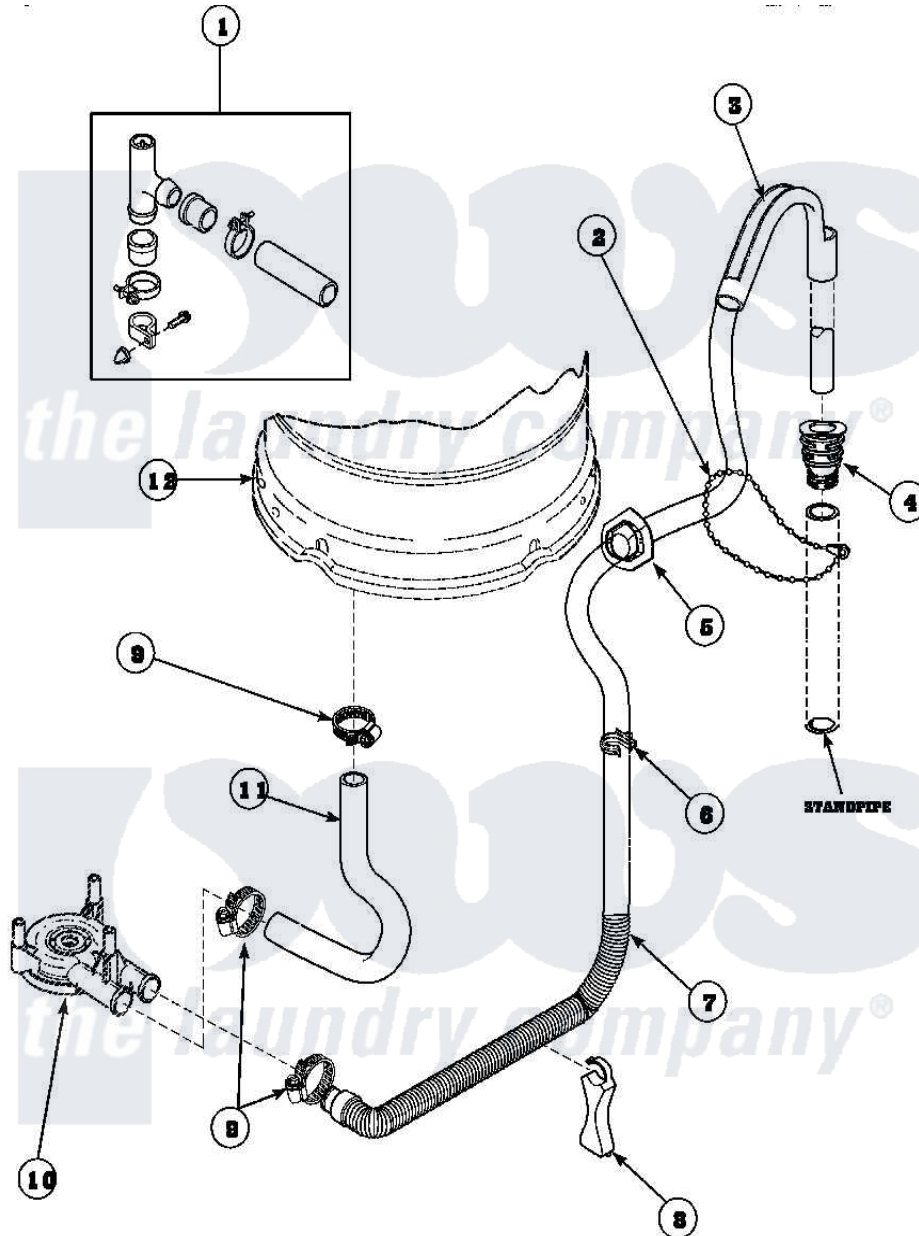

Amana LW6111LB (BOM: PLW6111LB B) 07 - DRAIN HOSE AND SIPHON BREAK

Amana Residential Amana LW6111LB (BOM: PLW6111LB B) Washer Parts Parts Diagram 07 - DRAIN HOSE AND SIPHON BREAK

Click on the part number to view part

Item	Original Part Number	Replaced By	Status	Part Description
1	562P3	76660		Break-Sphn
2	33489	8539404		Tie-Wire
3	33615	22003814		Retainer, Drain Hose
4	36878	40008101		Adapter, Standpipe
5	32219			Relief, Strain
6	36014			Clip, Retainer-Hose
7	37245	40053901		Hose, Drain
8	36522			Hose Support
"	35487			Support, Hose
9	36802	285655		Clamp, Hose
10	36863P	27001233		Pump
11	35752			Hose, Tub To Pump-Ddp
12	34439P			Outer Tub