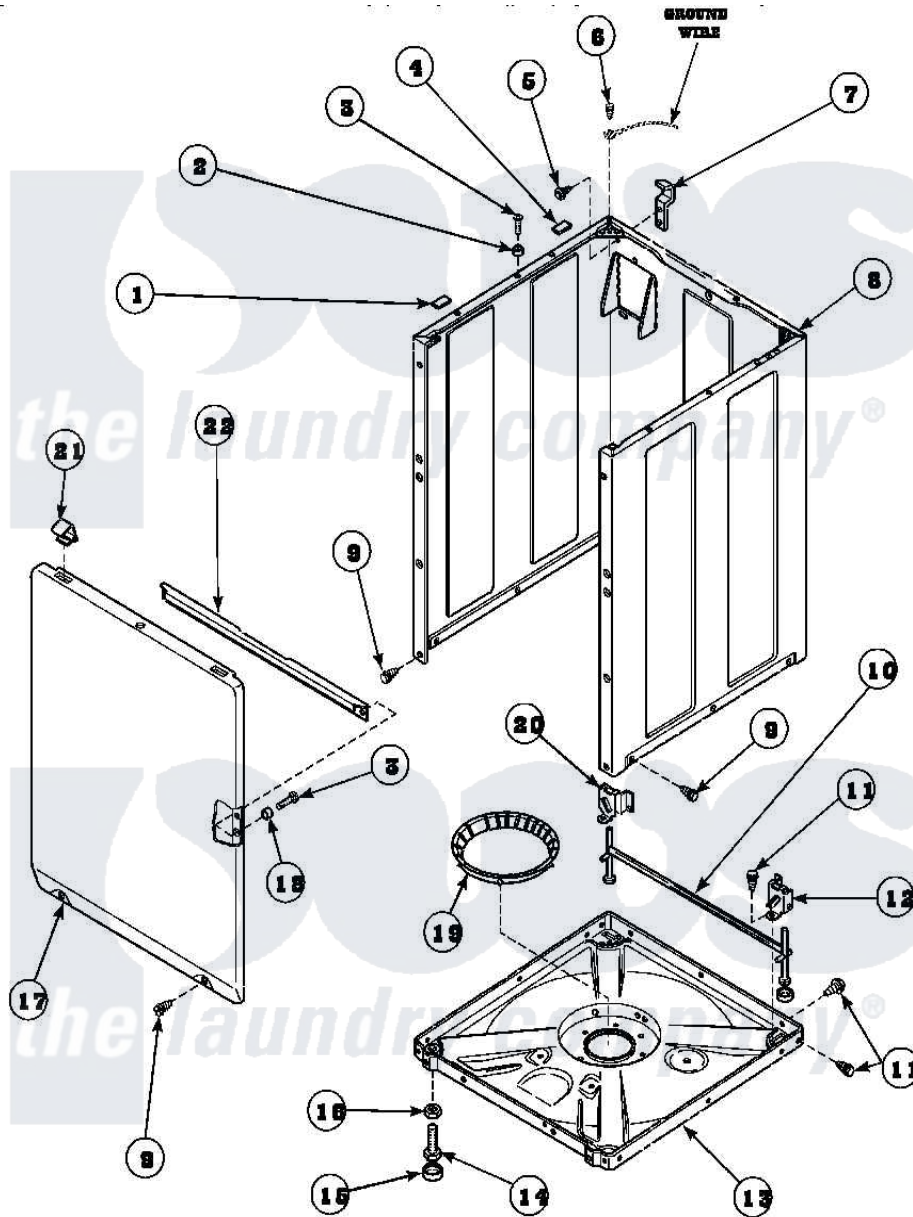

Amana LW6111LB (BOM: PLW6111LB B) 08 - FRONT PANEL, BASE ASSY AND CABINET ASSY

Amana Residential Amana LW6111LB (BOM: PLW6111LB B) Washer Parts Parts Diagram 08 - FRONT PANEL, BASE ASSY AND CABINET ASSY
 Click on the part number to view part

Item	Original Part Number	Replaced By	Status	Part Description
1	Y56128			Pad, Bumper
2	56079	505187		Locator, Panel
3	32671	Y014874		Screw, Idler Arm And Sleeve
4	36226			Pad, Bumper .25
5	34499		Not Available	SCREW, No.10B X 1/4 TAP IN HX
6	23962	W10116760		Screw
7	Y27103			Hinge, Hold-Down Lug
8	34475P		Not Available	CABINET
9	27196	27001200		Screw
10	34443			Assembly, Leg And Stabilizer
11	35148		Not Available	SCREW, 1/4-14 X 3/8 HX HD
12	36036		Not Available	BRACKET, SLL-RIGHT
13	36599P			Assembly Nut/ Leg Base
"	34434P			Assembly Nut/Leg Base

14	Y34319	22003428	Leg, Adjustable
15	34318	40016001	Foot, Rubber
16	Y21899	40038101	Nut, Leg
17	34656P	Not Available	NOT GOOD No. SEE NOTE PNL, FRONT
18	28102		Locator, Panel
19	36108	Not Available	SNUBBER PAD & ISOLATOR
20	36037		Bracket, SII-Left
21	35865		Clip, Hold-Down Front Panel
22	Y35097	Not Available	BRACE, FRT PNL