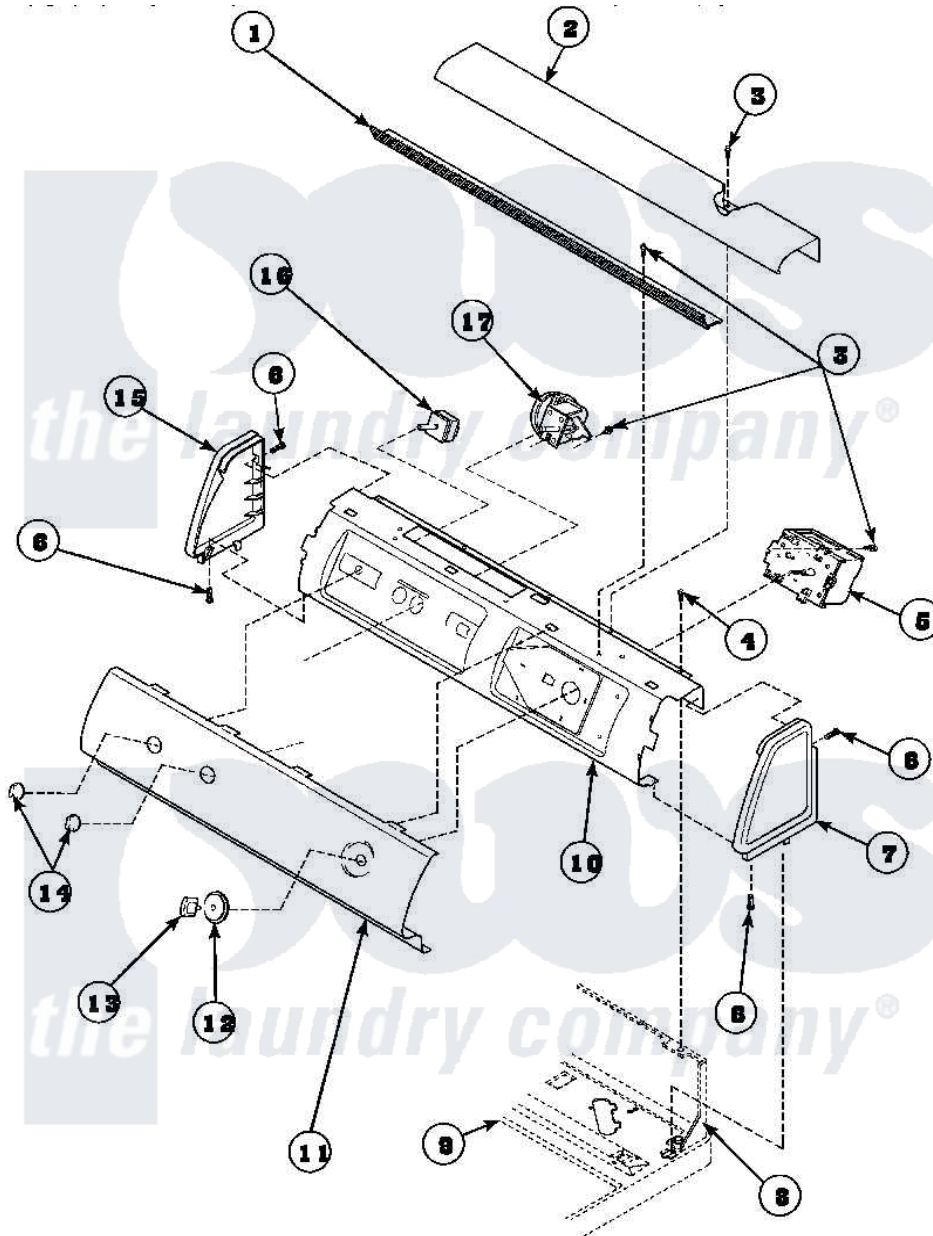

**Amana LW6111LB (BOM: PLW6111LB B) 09 - GRAPHIC PANEL, CTRL
MTG PLATE AND CTRLS**

Amana Residential Amana LW6111LB (BOM: PLW6111LB B) Washer Parts Parts Diagram 09 - GRAPHIC PANEL, CTRL MTG PLATE AND CTRLS
Click on the part number to view part

Item	Original Part Number	Replaced By	Status	Part Description
1	Y34826		Not Available	DIFFUSER,LAMP-CLEAR
2	34823		Not Available	COVER, TOP
3	23962	W10116760		Screw
4	34904	489355		Screw, 8 X 1/2
5	31239	31239P		Timer 3 Cycle Package
6	501086	90767		Screw, 8A X 3/8 HeX Washer Head Tapping
7	34815		Not Available	PANEL, END R.H. (BLK)
8	34903		Not Available	PANEL, BACK HOOD (USE 37782)
9	34902P		Not Available	TOP
10	34821		Not Available	CONTROL MOUNTING PLATE
11	36883		Not Available	PANEL, GRAPHICS
12	34848			Assembly, Timer Skirt
13	34844		Not Available	KNOB,TIMER

14 [34847](#)
15 [34816](#)
16 [35115](#)
17 35010

Assembly, Knob-Rotary
Panel, End
Switch, TemPerature 3 P
Switch, Pressure-Var