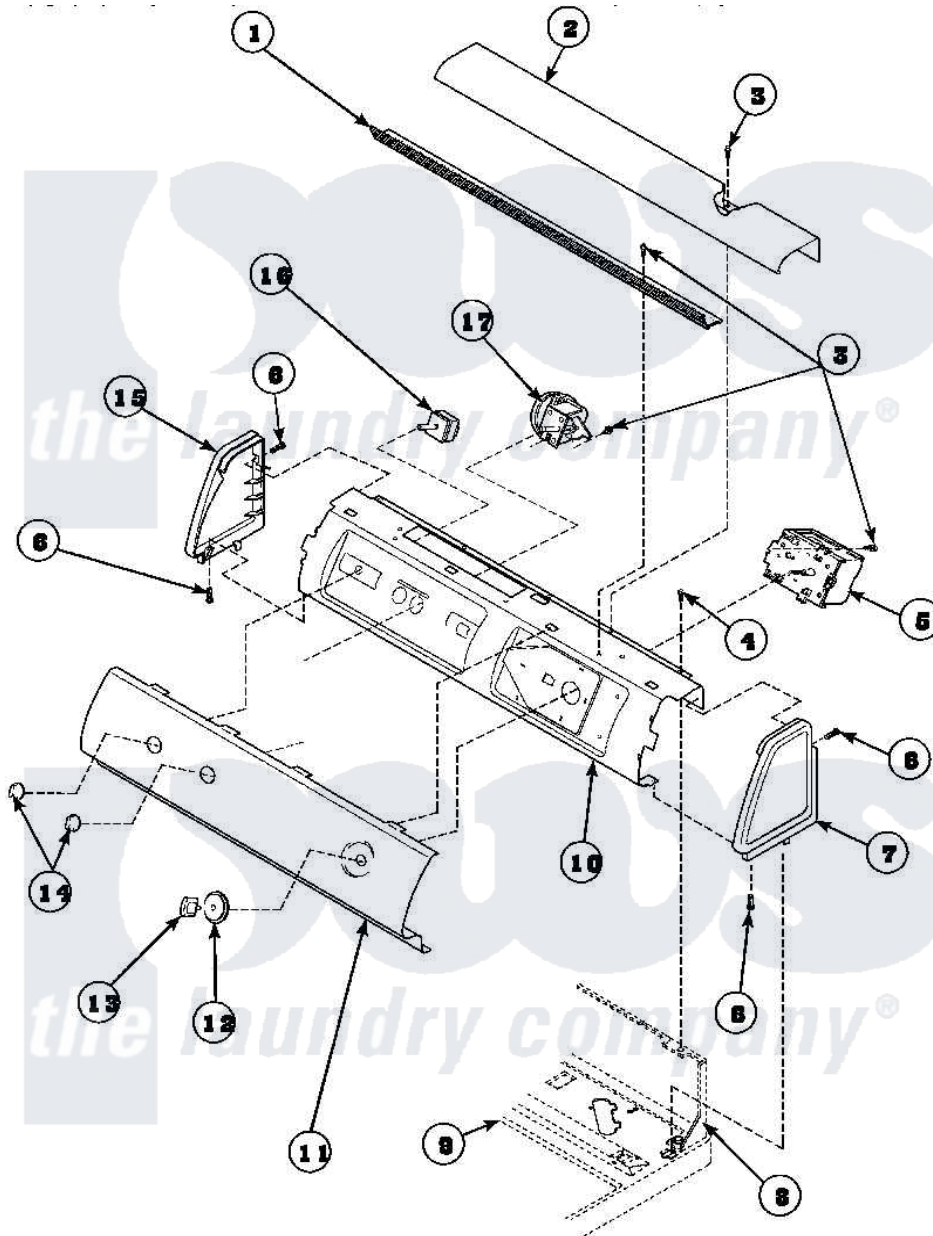

**Amana LW6111LB (BOM: PLW6111LB B) 10 - GRAPHIC PANEL, CTRL
MTG PLATE AND CTRLS**

Amana [Residential Amana LW6111LB \(BOM: PLW6111LB B\) Washer Parts](#) Parts Diagram 10 - GRAPHIC PANEL, CTRL MTG PLATE AND CTRLS
Click on the part number to view part

Item	Original Part Number	Replaced By	Status	Part Description
1	Y34826		Not Available	DIFFUSER,LAMP-CLEAR
3	23962	W10116760		Screw
4	34904	489355		Screw, 8 X 1/2
5	31239	31239P		Timer 3 Cycle Package
6	501086	90767		Screw, 8A X 3/8 HeX Washer Head Tapping
8	34903		Not Available	PANEL, BACK HOOD (USE 37782)
9	34902P		Not Available	TOP
10	34821		Not Available	CONTROL MOUNTING PLATE
11	37681W		Not Available	PANEL, GRAPHICS (WHITE)
16	35115			Switch, TemPerature 3 P
17	35010	39035		Switch, Pressure-Var