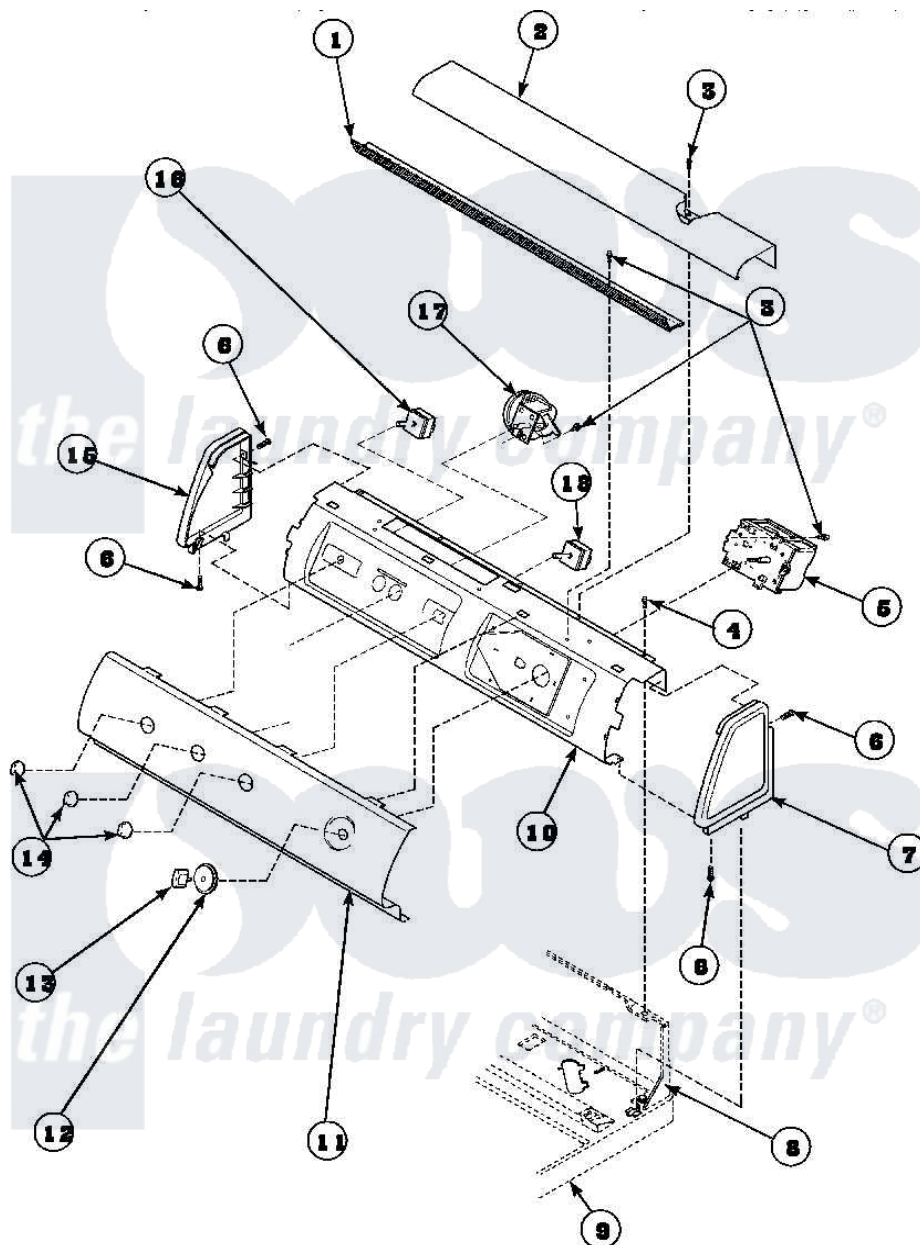

Amana LW6111LB (BOM: PLW6111LB B) 11 - GRAPHIC PANEL, CTRL MTG PLATE AND CTRLS

Amana Residential Amana LW6111LB (BOM: PLW6111LB B) Washer Parts Parts Diagram 11 - GRAPHIC PANEL, CTRL MTG PLATE AND CTRLS
 Click on the part number to view part

Item	Original Part Number	Replaced By	Status	Part Description
1	Y34826		Not Available	DIFFUSER,LAMP-CLEAR
3	23962	W10116760		Screw
4	34904	489355		Screw, 8 X 1/2
6	501086	90767		Screw, 8A X 3/8 HeX Washer Head Tapping
8	34903		Not Available	PANEL, BACK HOOD (USE 37782)
9	34902P		Not Available	TOP
10	34821		Not Available	CONTROL MOUNTING PLATE