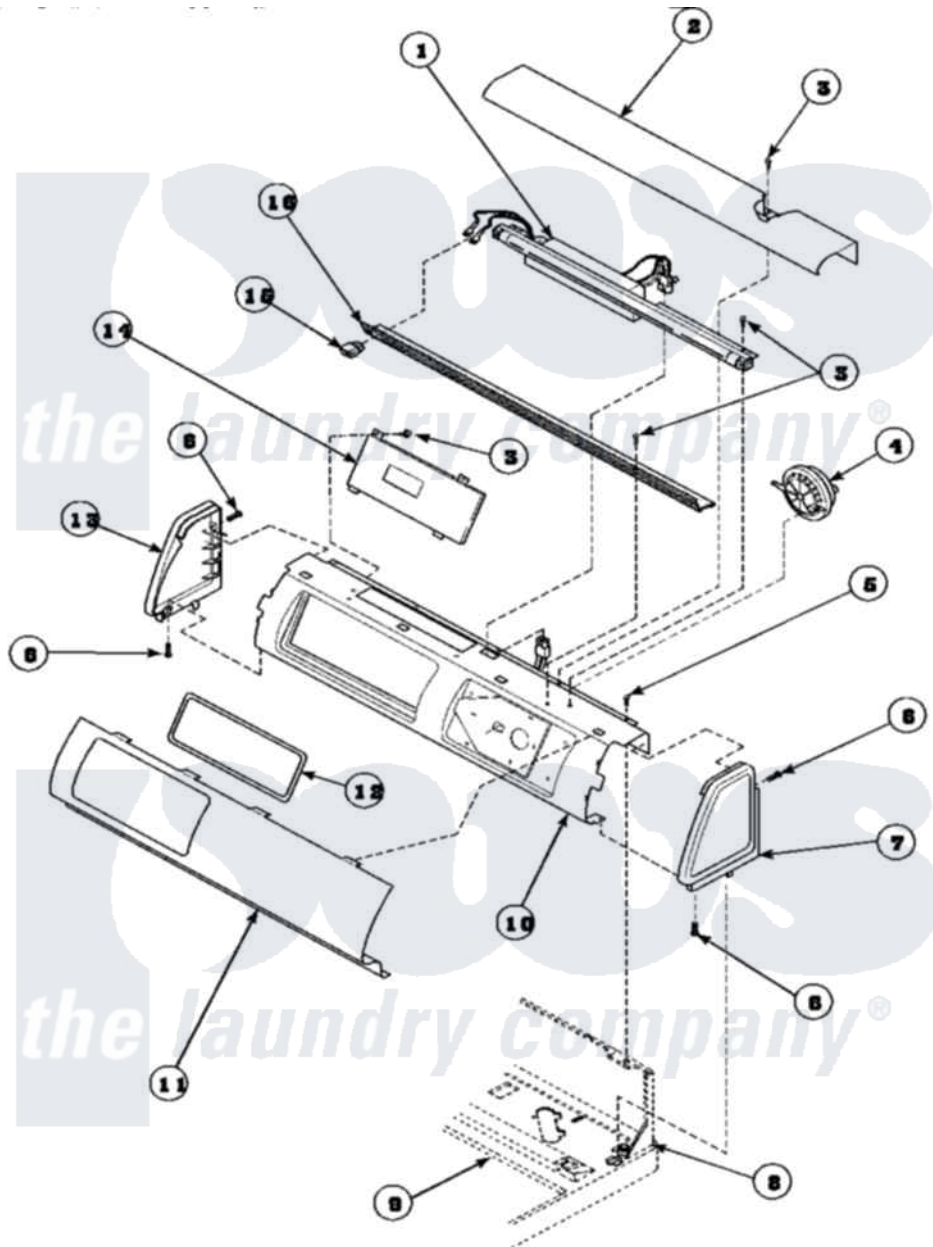

**Amana LW6111LB (BOM: PLW6111LB B) 12 - GRAPHIC PANEL, CTRL
MTG PLATE AND CTRLS**

Amana [Residential Amana LW6111LB \(BOM: PLW6111LB B\) Washer Parts](#) Parts Diagram 12 - GRAPHIC PANEL, CTRL MTG PLATE AND CTRLS
Click on the part number to view part

Item	Original Part Number	Replaced By	Status	Part Description
3	23962	W10116760		Screw
5	34904	489355		Screw, 8 X 1/2
6	501086	90767		Screw, 8A X 3/8 HeX Washer Head Tapping
8	34903		Not Available	PANEL, BACK HOOD (USE 37782)
9	34902P		Not Available	TOP
14	36744WP	R9900570		Control BR