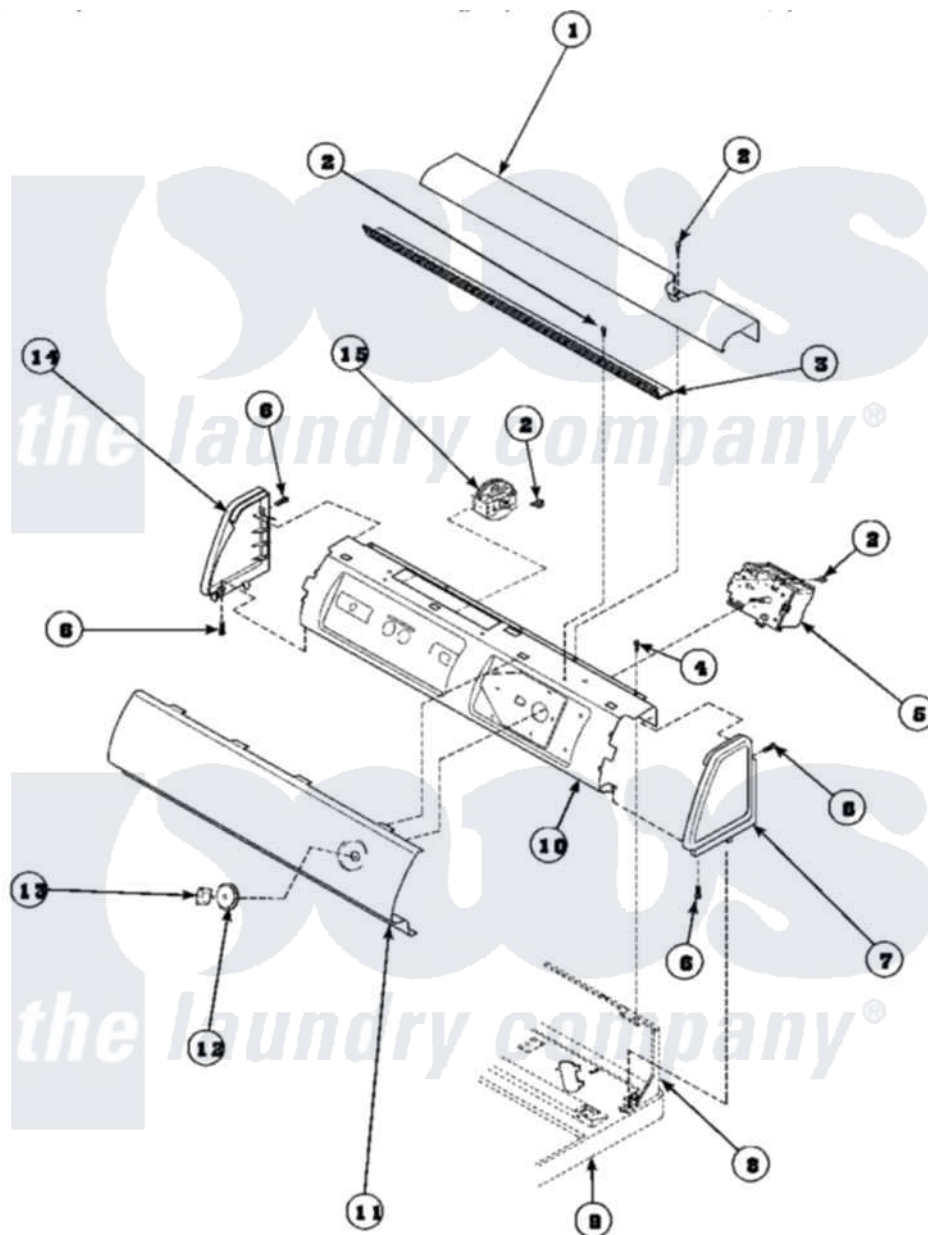

**Amana LW6111LB (BOM: PLW6111LB B) 13 - GRAPHIC PANEL, CTRL  
MTG PLATE AND CTRLS**

Amana [Residential Amana LW6111LB \(BOM: PLW6111LB B\) Washer Parts](#) Parts Diagram 13 - GRAPHIC PANEL, CTRL MTG PLATE AND CTRLS  
Click on the part number to view part

Item	Original Part Number	Replaced By	Status	Part Description
1	34823		Not Available	COVER, TOP
2	23962	<a href="#">W10116760</a>		Screw
3	Y34826		Not Available	DIFFUSER,LAMP-CLEAR
4	34904	<a href="#">489355</a>		Screw, 8 X 1/2
6	501086	<a href="#">90767</a>		Screw, 8A X 3/8 HeX Washer Head Tapping
7	34815		Not Available	PANEL, END R.H. (BLK)
8	34903		Not Available	PANEL, BACK HOOD (USE 37782)
9	34902P		Not Available	TOP
10	34821		Not Available	CONTROL MOUNTING PLATE
11	37636W		Not Available	PANEL, GRAPHICS
12	37773W		Not Available	SKIRT, TIMER KNOB
14	<a href="#">34816</a>			Panel, End