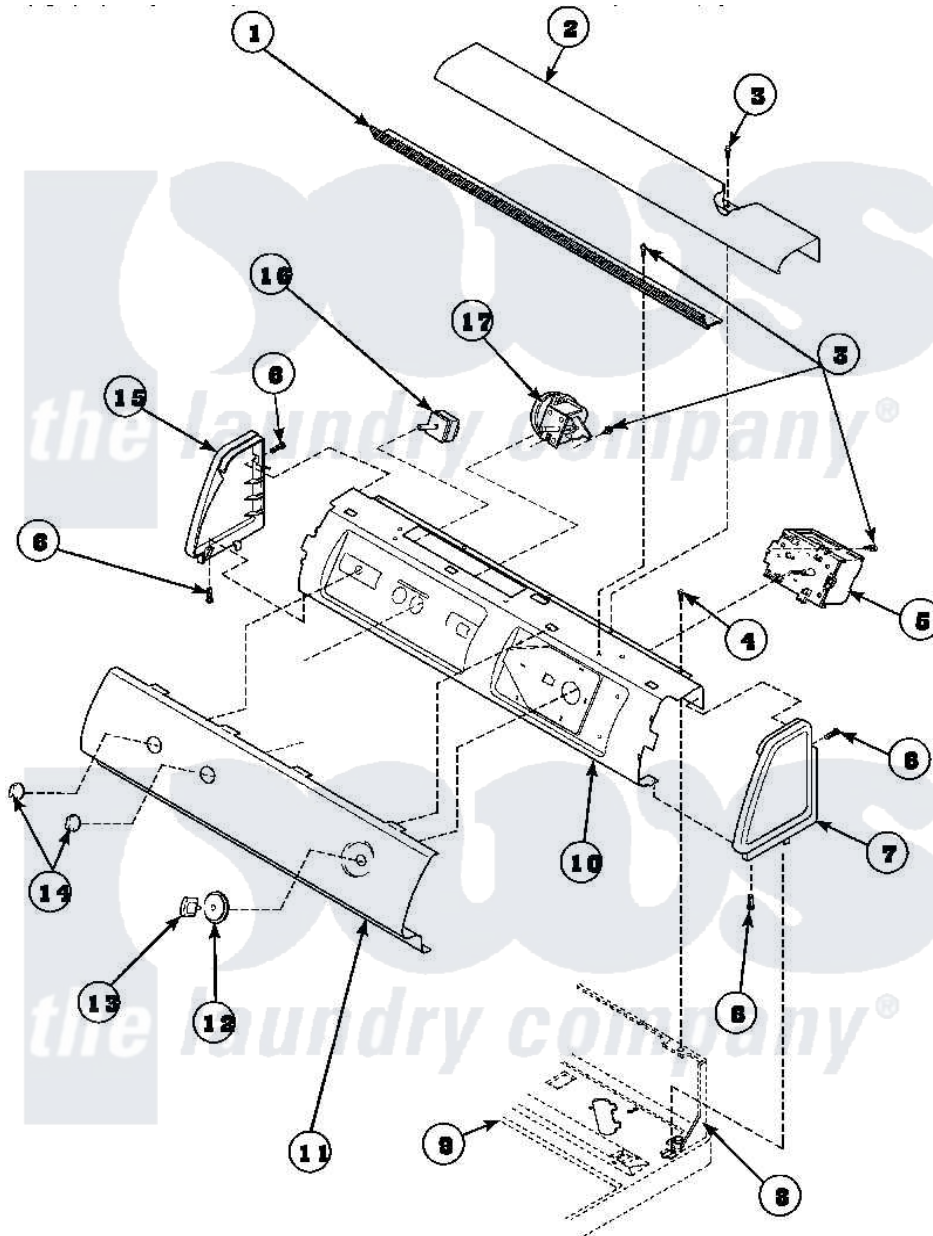

**Amana LW6111LB (BOM: PLW6111LB B) 14 - GRAPHIC PANEL, CTRL
MTG PLATE AND CTRLS**

Amana Residential Amana LW6111LB (BOM: PLW6111LB B) Washer Parts Parts Diagram 14 - GRAPHIC PANEL, CTRL MTG PLATE AND CTRLS
Click on the part number to view part

Item	Original Part Number	Replaced By	Status	Part Description
1	Y34826		Not Available	DIFFUSER,LAMP-CLEAR
3	23962	W10116760		Screw
4	31239	31239P		Timer 3 Cycle Package
5	34904	489355		Screw, 8 X 1/2
6	501086	90767		Screw, 8A X 3/8 HeX Washer Head Tapping
8	34903		Not Available	PANEL, BACK HOOD (USE 37782)
9	34902P		Not Available	TOP
11	34821		Not Available	CONTROL MOUNTING PLATE
16	35115			Switch, TemPerature 3 P