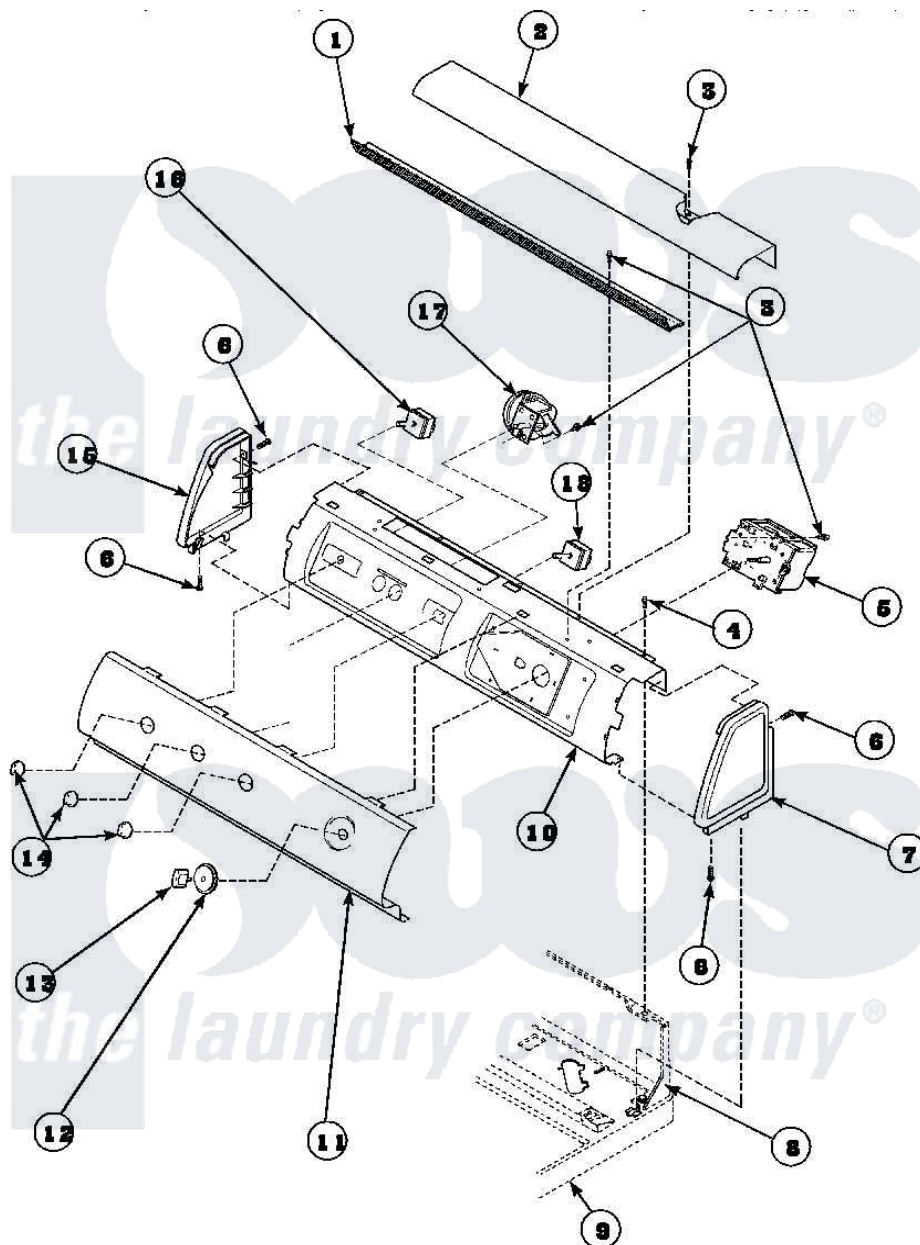

Amana LW6111LB (BOM: PLW6111LB B) 15 - GRAPHIC PANEL, CTRL MTG PLATE AND CTRLS

Amana Residential Amana LW6111LB (BOM: PLW6111LB B) Washer Parts Parts Diagram 15 - GRAPHIC PANEL, CTRL MTG PLATE AND CTRLS
Click on the part number to view part

Item	Original Part Number	Replaced By	Status	Part Description
1	Y34826		Not Available	DIFFUSER,LAMP-CLEAR
2	34823		Not Available	COVER, TOP
3	23962	W10116760		Screw
4	34904	489355		Screw, 8 X 1/2
6	501086	90767		Screw, 8A X 3/8 HeX Washer Head Tapping
7	34815		Not Available	PANEL, END R.H. (BLK)
8	34903		Not Available	PANEL, BACK HOOD (USE 37782)
9	34902P		Not Available	TOP
10	34821		Not Available	CONTROL MOUNTING PLATE
12	34848			Assembly, Timer Skirt
13	34844		Not Available	KNOB,TIMER
14	34847			Assembly, Knob-Rotary
15	34816			Panel, End