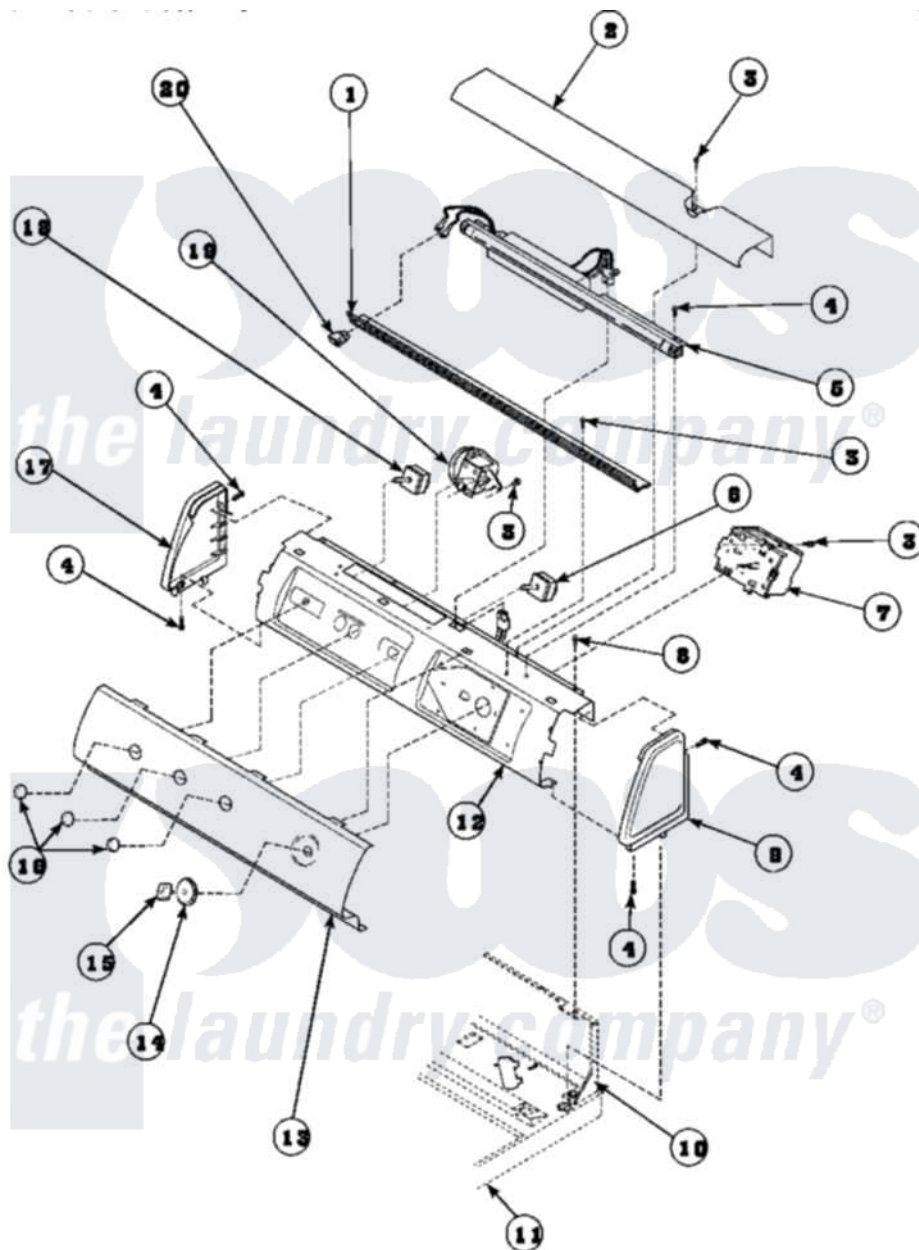

**Amana LW6111LB (BOM: PLW6111LB B) 16 - GRAPHIC PANEL, CTRL
MTG PLATE AND CTRLS**

Amana [Residential Amana LW6111LB \(BOM: PLW6111LB B\) Washer Parts](#) Parts Diagram 16 - GRAPHIC PANEL, CTRL MTG PLATE AND CTRLS
Click on the part number to view part

Item	Original Part Number	Replaced By	Status	Part Description
3	23962	W10116760		Screw
4	501086	90767		Screw, 8A X 3/8 HeX Washer Head Tapping
8	34904	489355		Screw, 8 X 1/2
10	34903		Not Available	PANEL, BACK HOOD (USE 37782)
11	34902P		Not Available	TOP
12	34821		Not Available	CONTROL MOUNTING PLATE