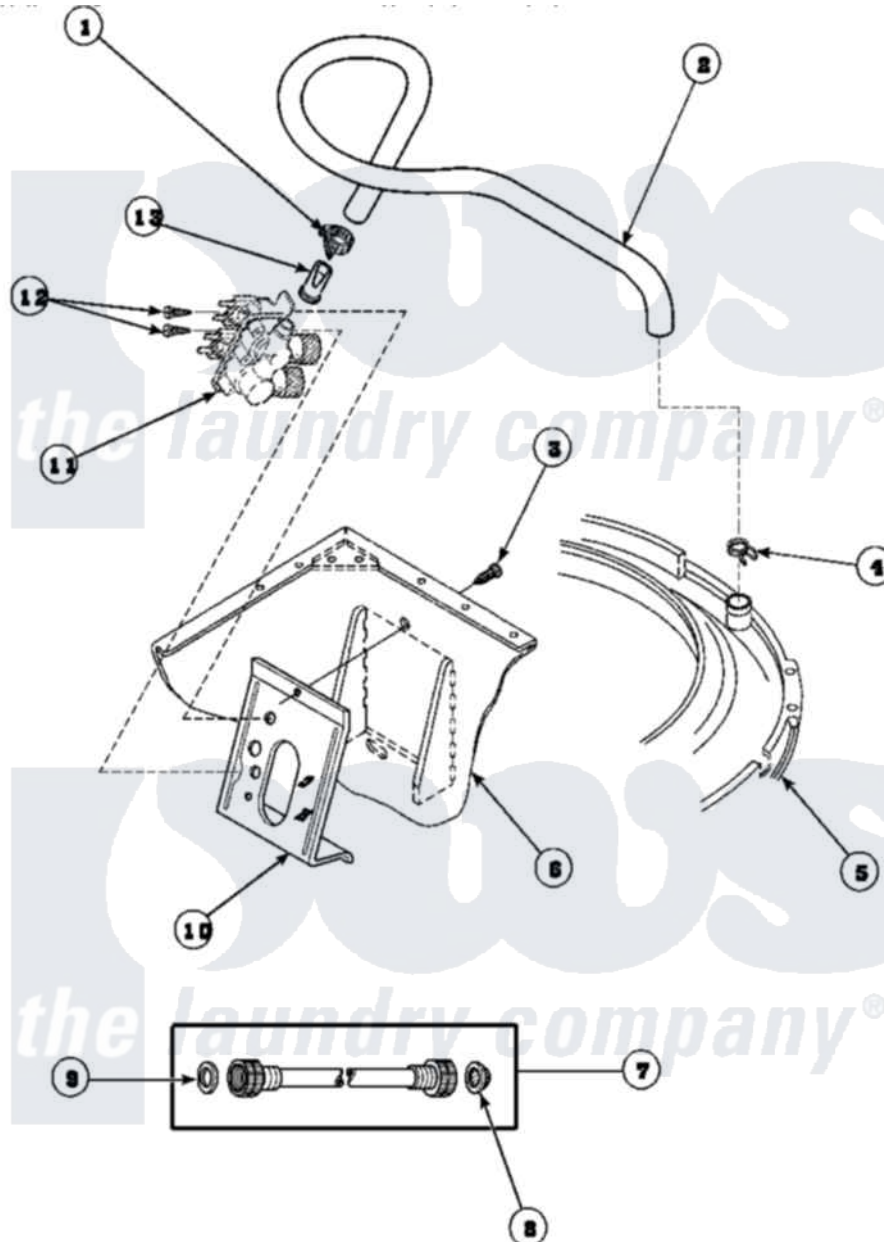

Amana LW6111LB (BOM: PLW6111LB B) 17 - INLET/FILL HOSE & MIXING VLV MTG BRKT

Amana Residential Amana LW6111LB (BOM: PLW6111LB B) Washer Parts Parts Diagram 17 - INLET/FILL HOSE & MIXING VLV MTG BRKT
 Click on the part number to view part

Item	Original Part Number	Replaced By	Status	Part Description
1	36801	596669		Clamp, Manifold
2	35874	38155		Hose, Mix Valve To TU
3	33562	27001200		Screw
4	29210			Hose Clamp
5	36025P			Assembly, Tub Coverand Gasket
6	34475P		Not Available	CABINET
7	20618	21001467		Hose- 10'
"	20617		Not Available	HOSE, INLET (8 FT)
"	28330P	202860		Inlet Hose Assembly
8	28605	22002960		Strainer, Washer Inlet
9	20290	Y013783		Washer, Inlet Hose
10	34972	39407		Bracket, Valve
11	34963	34963P		Valve Mixing Package
12	23962	W10116760		Screw