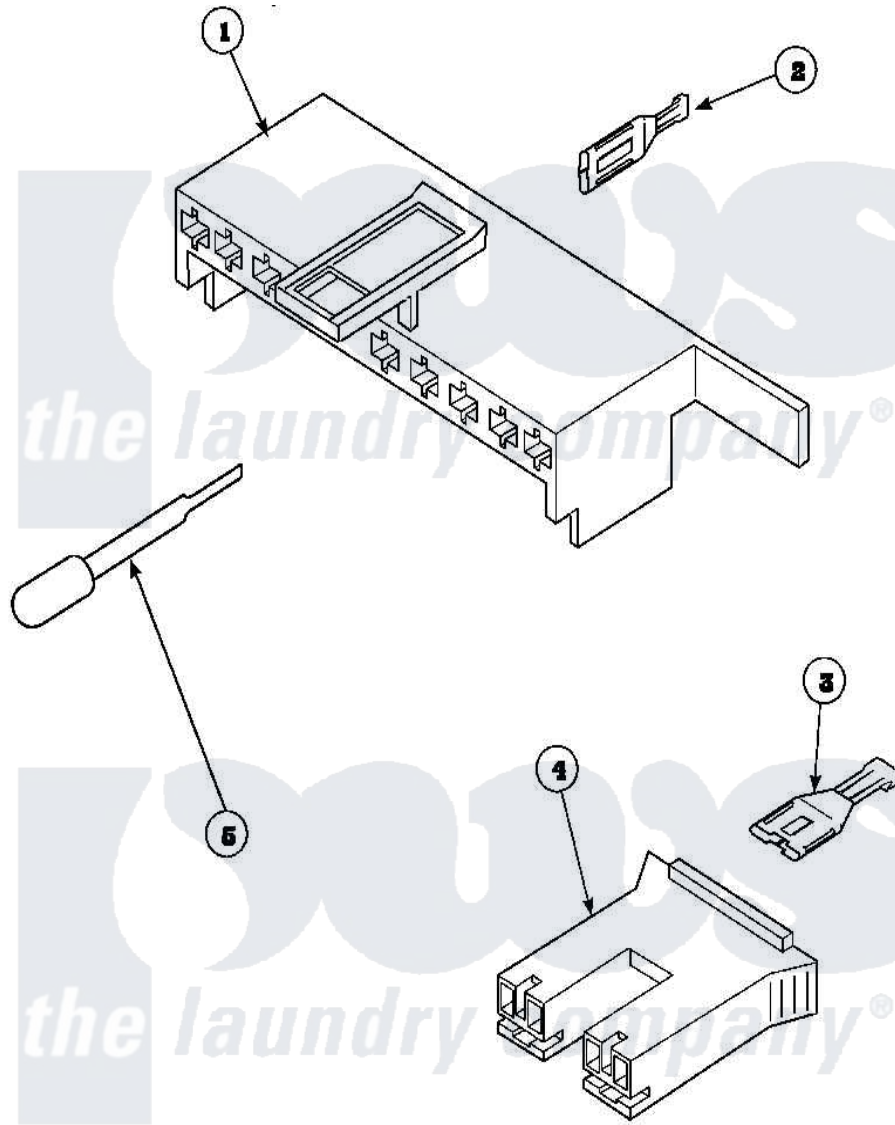

Amana LW6111LB (BOM: PLW6111LB B) 19 - MIXING VALVE & MOTOR
CONN BLOCKS, TERM

Amana Residential Amana LW6111LB (BOM: PLW6111LB B) Washer Parts Parts Diagram 19 - MIXING VALVE & MOTOR CONN BLOCKS, TERM
Click on the part number to view part

Item	Original Part Number	Replaced By	Status	Part Description
1	34677			10 Circuit Plug
2	Y00188			Molex Terminal
3	Y00121		Not Available	SPADE TERMINAL(12 GAUGE) (1/4 INCH-(2) 18 GAUGE WIRES O
4	34676			Plug
"	34675		Not Available	PLUG
5	283P4			Terminal Extractor Tool