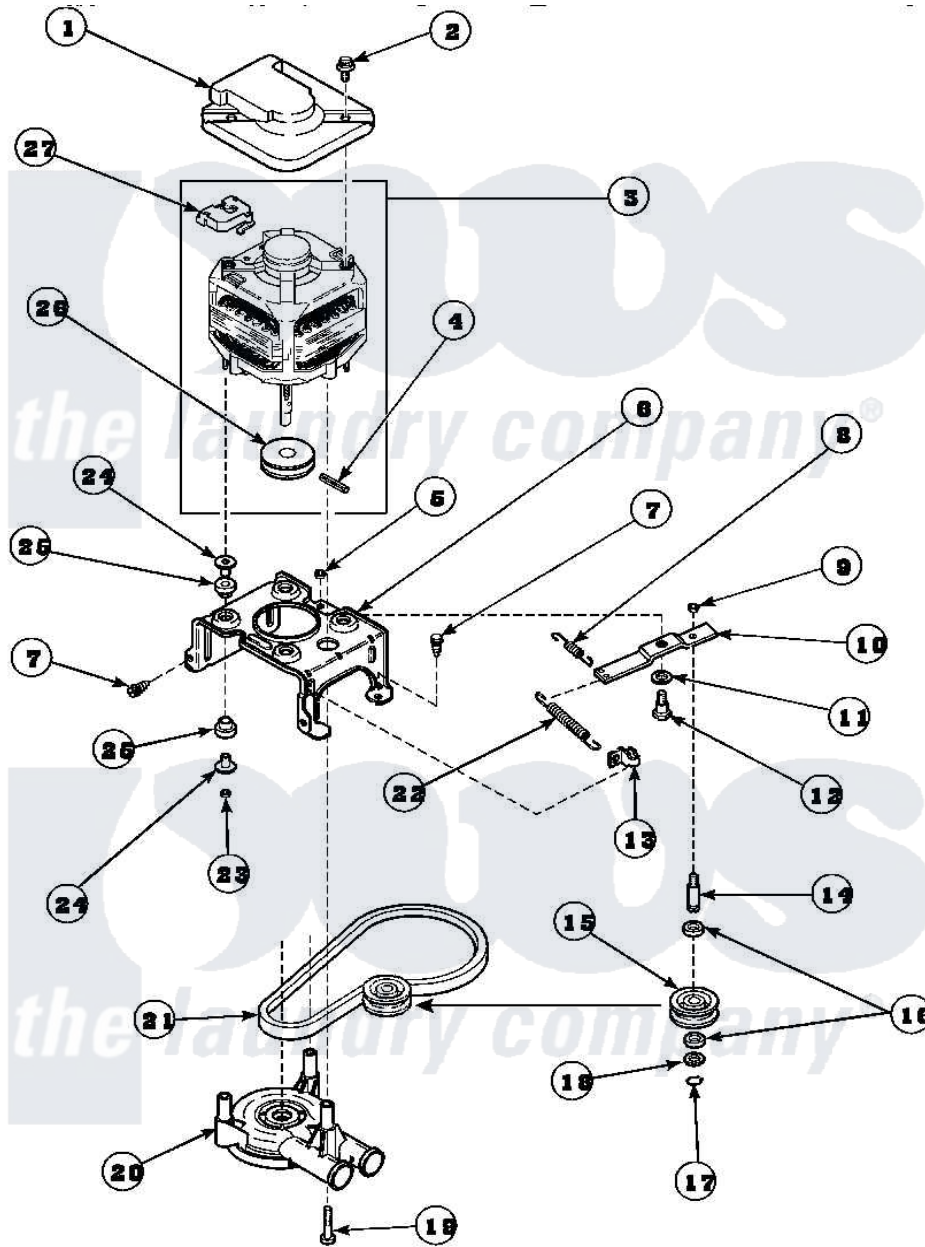

Amana LW6111LB (BOM: PLW6111LB B) 20 - MOTOR, MTG BRKT, BELT, PUMP & IDLER ASSY

Amana Residential Amana LW6111LB (BOM: PLW6111LB B) Washer Parts Parts Diagram 20 - MOTOR, MTG BRKT, BELT, PUMP & IDLER ASSY
 Click on the part number to view part

Item	Original Part Number	Replaced By	Status	Part Description
1	34754	40112301		Shield, Motor
2	36639	4312464		Screw
4	23750			Pin, Roll
5	52566	27001225		Nut, Jam Mid Lock 1/4-20
6	37415	37415P		Kit, Motor Brkt
"	34890		Not Available	BRACKET,MOTOR MOUNT
"	37415P			Kit, Motor Brkt
7	Y31645	27001200		Screw
8	30620		Not Available	SPRING,IDLER LEVER HEL
9	28803	2221070		Clamp, Nylon
10	37443	40041002		Lever, Idler
"	31054	40041002		Lever, Idler
11	81392	40054701		Washer
12	27229	40038901		Screw, 1/4-20
13	28849			Clip, Spring

14	28802		Shaft, Idler
15	28800	Not Available	WHEEL, IDLER
16	Y29443		Washer, Felt
17	23748		Ring, Retaining
18	52549		Washer, 501 ID X3/4 Odx
19	Y34565	40063701	Screw, 10-16 x 1.75
20	36863P	27001233	Pump
21	28808		Belt, Agitate And Spin
22	37366		Spring, Idler
"	37606		Spring, Idler Lever
23	35423	3400029	Nut, Adapter Plate
24	34791		Post, Mount-Motor
25	34788		Mount, Motor
26	27171	Not Available	PULLEY, MOTOR
27	35632	Not Available	SWITCH, MOTOR