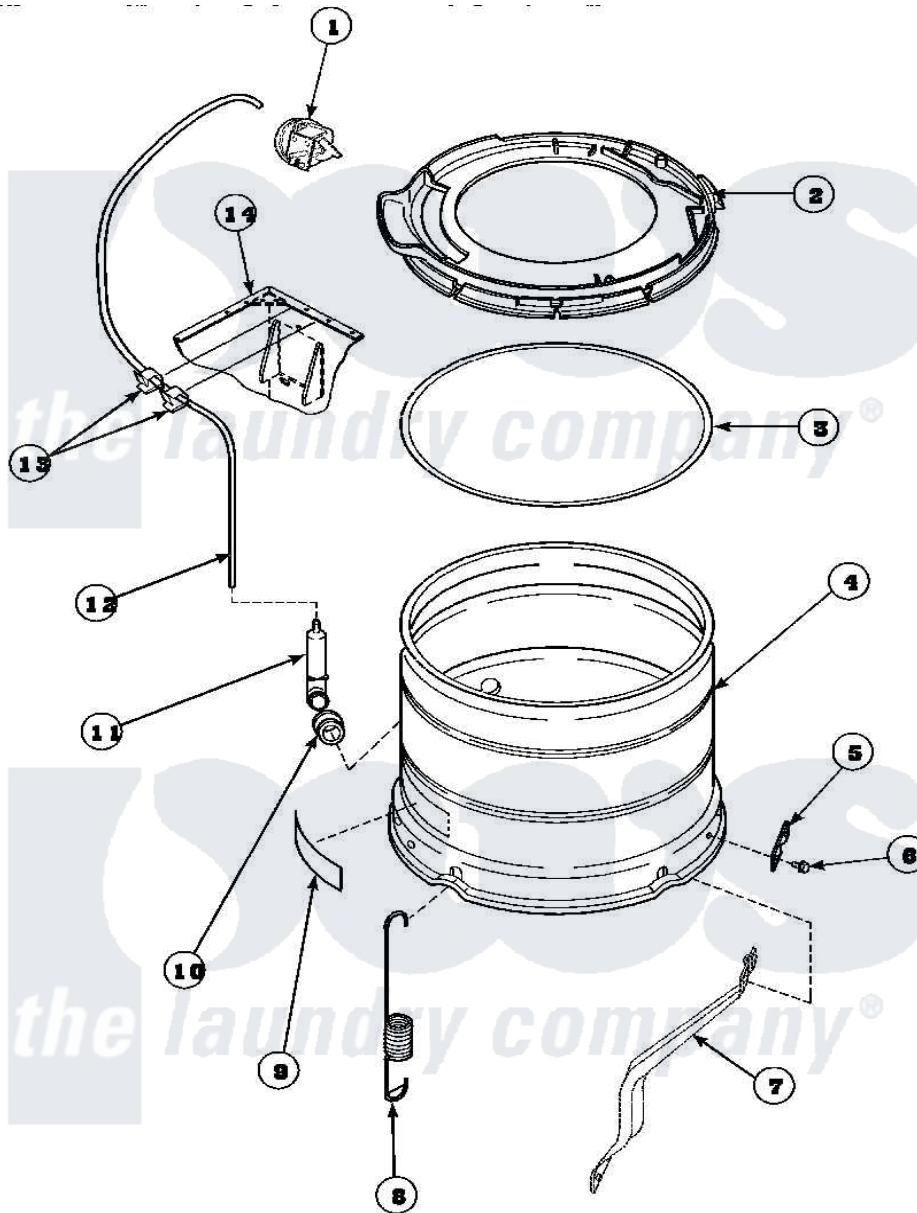

# Amana LW6111LB (BOM: PLW6111LB B) 21 - OUTER TUB, COVER AND PRESSURE HOSE

Amana Residential Amana LW6111LB (BOM: PLW6111LB B) Washer Parts Parts Diagram 21 - OUTER TUB, COVER AND PRESSURE HOSE

Click on the part number to view part

Item	Original Part Number	Replaced By	Status	Part Description
1	35010	<a href="#">39035</a>		Switch, Pressure-Var
2	<a href="#">36025P</a>			Assembly, Tub Coverand Gasket
3	<a href="#">32857</a>			Gasket, Tub Cover Small
4	<a href="#">34439P</a>			Outer Tub
5	<a href="#">27926</a>			Plate, Leg .063
6	35369	<a href="#">40128701</a>		Screw, 5/16-18 X .50
7	<a href="#">34792</a>			Leg, Support
8	35947		Not Available	SPRING,TUB -SHORT
9	500049		Not Available	STICKER
10	29175	<a href="#">40037801</a>		Grommet
11	30907	<a href="#">40008501</a>		Assembly, Pressure Bulb
12	29213	<a href="#">39125</a>		Tubing 31
13	<a href="#">21036</a>			Clip, Cable
14	34475P		Not Available	CABINET