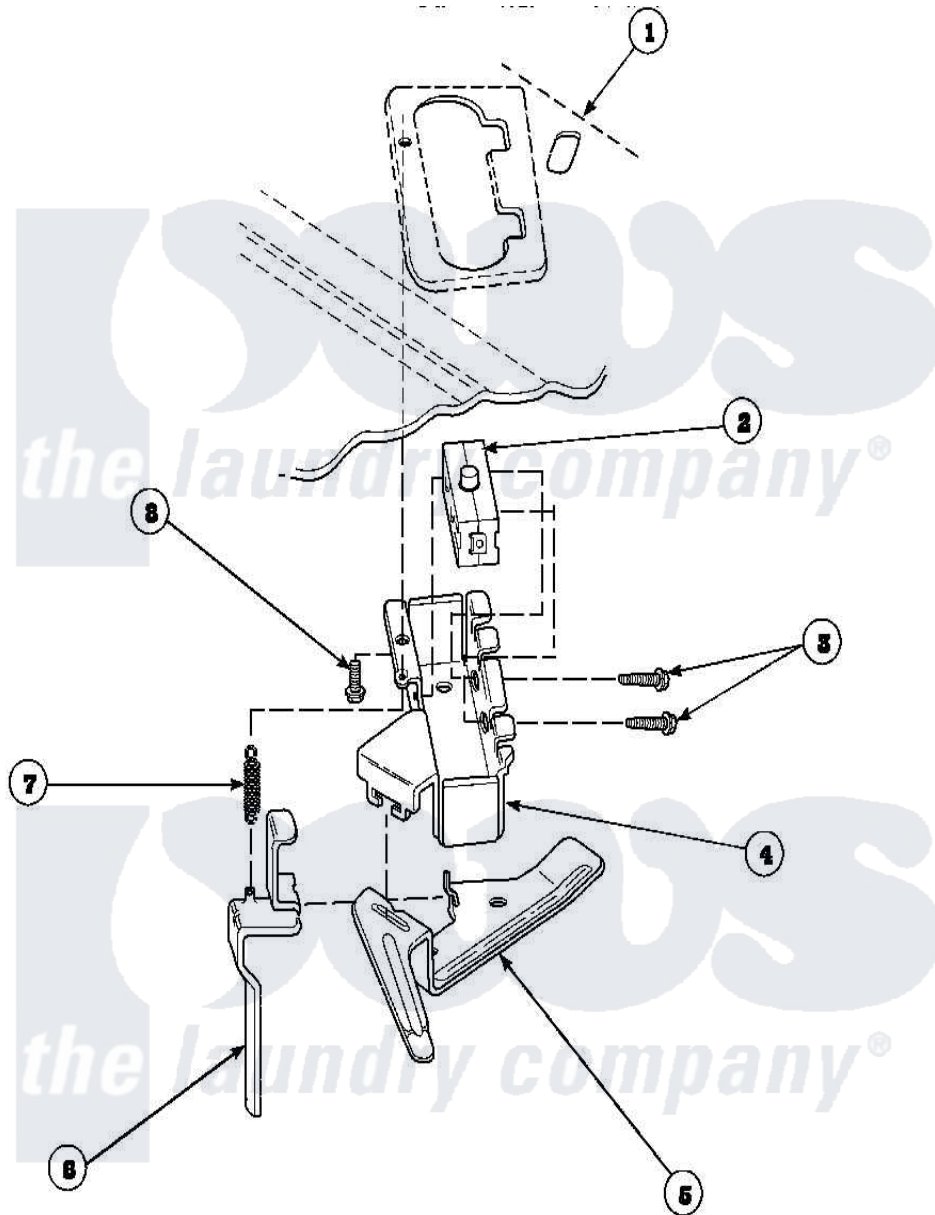

Amana LW6111LB (BOM: PLW6111LB B) 22 - OUT-OF-BALANCE SWITCH

Amana Residential Amana LW6111LB (BOM: PLW6111LB B) Washer Parts Parts Diagram 22 - OUT-OF-BALANCE SWITCH

[Click on the part number to view part](#)

Item	Original Part Number	Replaced By	Status	Part Description
1	34902P		Not Available	TOP
2	33445	27001095		Switch, Lid
3	36510			Screw
4	36497P			Kit, Switch Holder
5	33441			Arm, Actuator
6	33442			Lever, Unbalanced Load
7	33443			Spring
8	23962	W10116760		Screw