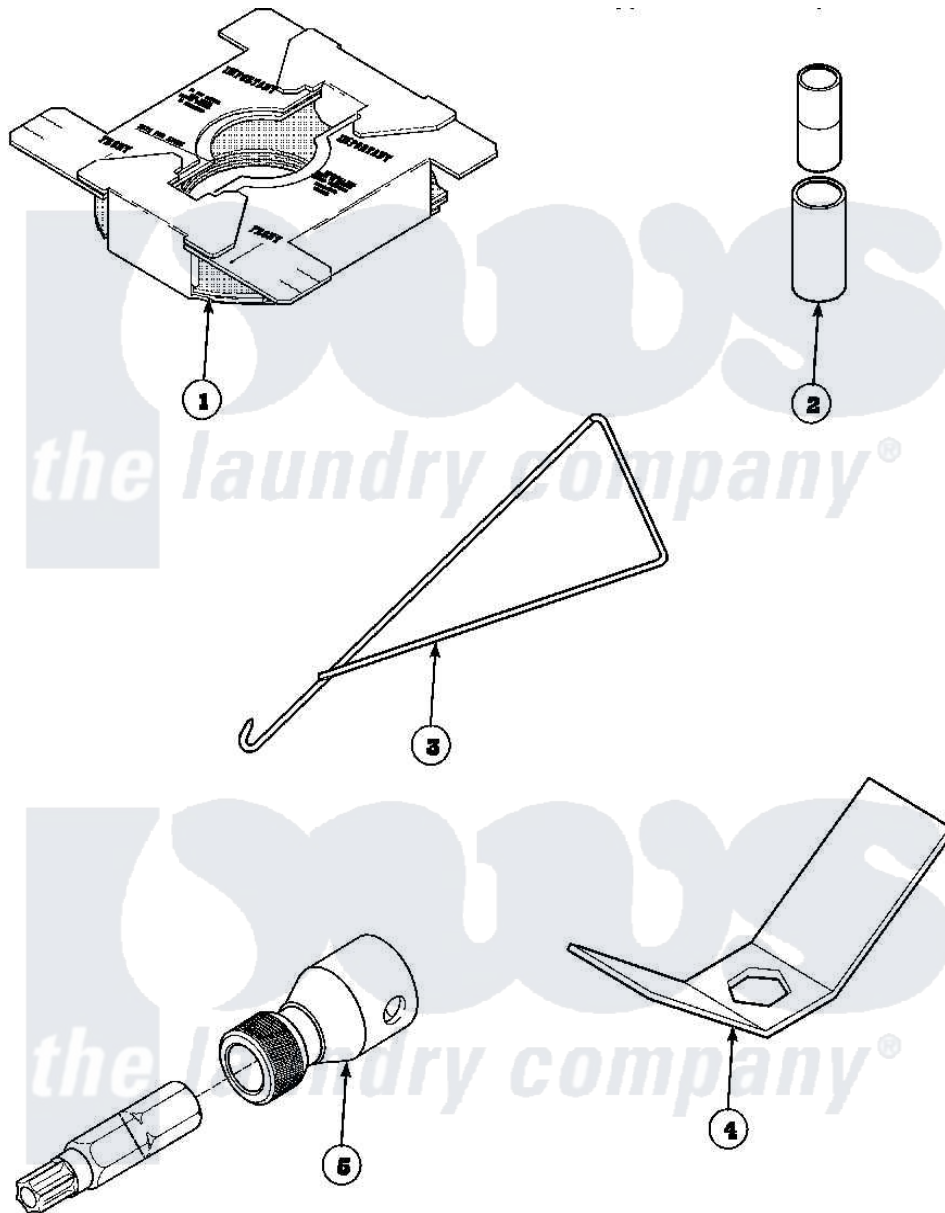

Amana LW6111LB (BOM: PLW6111LB B) 25 - SPECIAL TOOLS

Amana Residential Amana LW6111LB (BOM: PLW6111LB B) Washer Parts Parts Diagram 25 - SPECIAL TOOLS
 Click on the part number to view part

Item	Original Part Number	Replaced By	Status	Part Description
1	36926		Not Available	BRACE, SHIPPING
2	242P4			Installer, Spring
3	289P4	321P4		Hook, Spring
4	237P4	306P4		Hex Wrench
5	282P4			T25 Tamper Resistant Bit
"	24161			Torx Bit Holder
NI	555P3	725P3		Kit