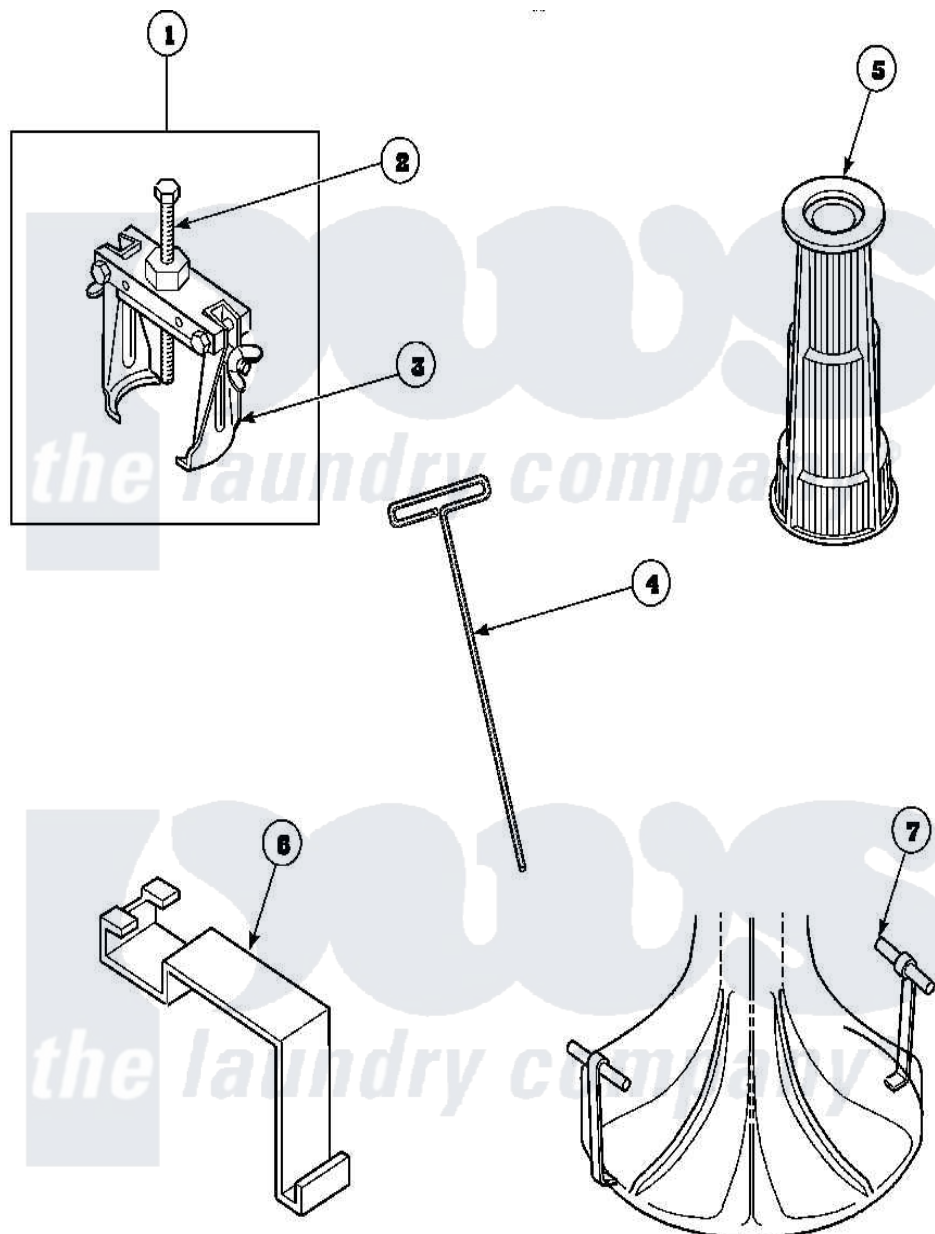

Amana LW6111LB (BOM: PLW6111LB B) 26 - SPECIAL TOOLS

Amana Residential Amana LW6111LB (BOM: PLW6111LB B) Washer Parts Diagram 26 - SPECIAL TOOLS

[Click on the part number to view part](#)

Item	Original Part Number	Replaced By	Status	Part Description
1	294P4			Bell Tool
2	294P4B			Drive Bell Bolt
3	294P4A			Jaw, Drive Bell Tool
4	291P4		Not Available	WRENCH, T - ALLEN
5	293P4			Seal Tool
6	254P4P			Agitator Hooks
7	273P4			Tub Cover Gasket Tool
NI	555P3	725P3		Kit