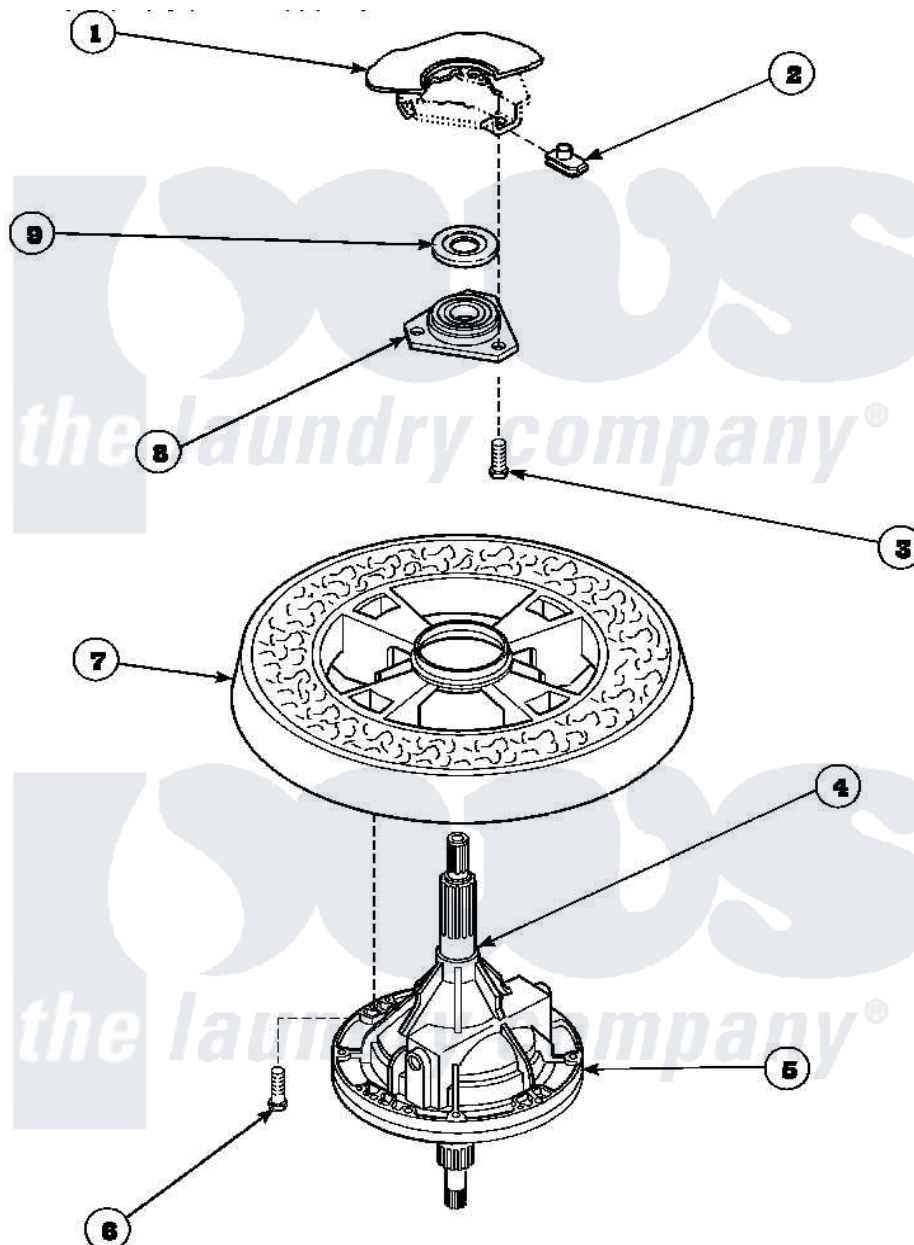

# Amana LW6111LB (BOM: PLW6111LB B) 27 - TRANSMISSION ASSY AND BALANCE RING

Amana Residential Amana LW6111LB (BOM: PLW6111LB B) Washer Parts Parts Diagram 27 - TRANSMISSION ASSY AND BALANCE RING

Click on the part number to view part

Item	Original Part Number	Replaced By	Status	Part Description
1	<a href="#">34439P</a>			Outer Tub
2	<a href="#">27222</a>			Nut, Retainer 5/16-18
3	36991	<a href="#">3400500</a>		Bolt, 3405245 5/16-18 X 3/4
4	<a href="#">27604P</a>			Never-Seeze 1 Oz Tube
5	<a href="#">34526P</a>			Assembly, Transmission
6	37047		Not Available	SCREW, CAP
7	34731		Not Available	ASSY,BALANCE RING-COMPL
8	27182	<a href="#">40004201P</a>		Main Bearing Assembly
9	<a href="#">27187</a>			Flinger