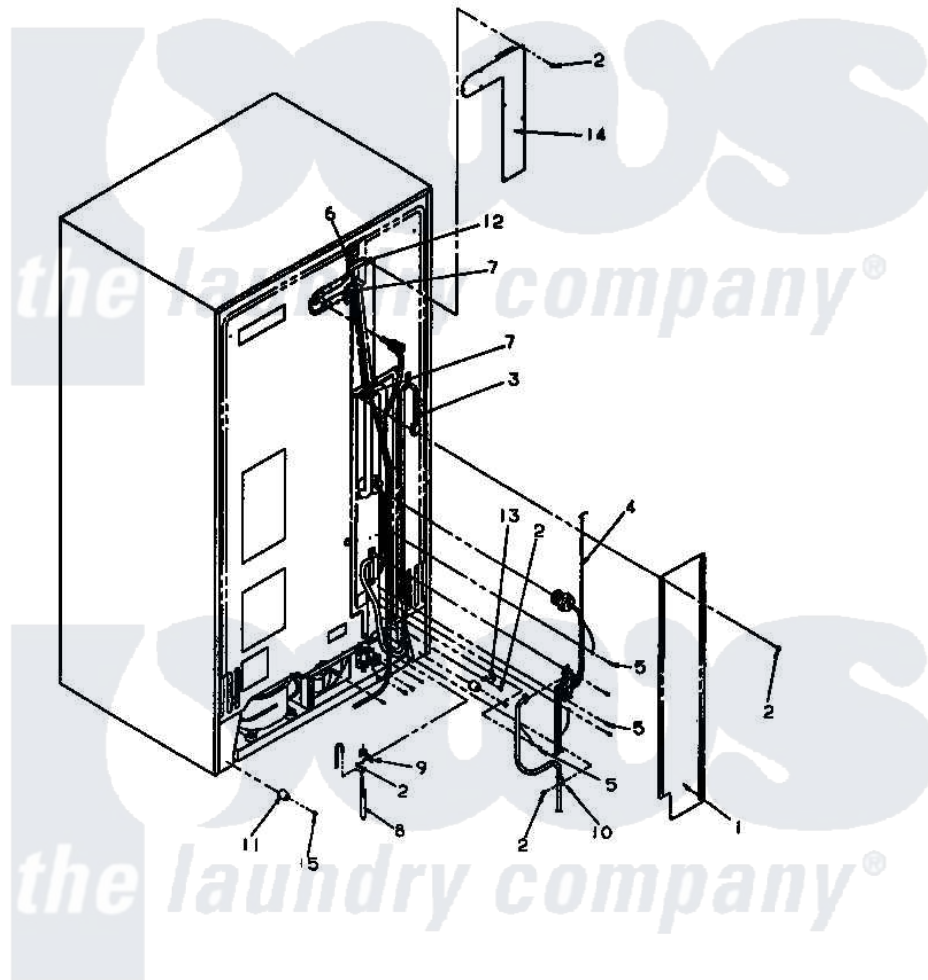

**Amana LW6111WB (BOM: PLW6111WB) 13 - GRAPHIC PANEL, CTRL
MTG PLATE AND CTRLS**

Back Unit

Amana [Residential Amana LW6111WB \(BOM: PLW6111WB\) Washer Parts](#) Parts Diagram 13 - GRAPHIC PANEL, CTRL
MTG PLATE AND CTRLS

[Click on the part number to view part](#)

Item	Original Part Number	Replaced By	Status	Part Description
1	34823		Not Available	COVER, TOP
2	23962	W10116760		Screw
3	Y34826		Not Available	DIFFUSER,LAMP-CLEAR
4	34904	489355		Screw, 8 X 1/2
6	501086	90767		Screw, 8A X 3/8 HeX Washer Head Tapping
7	34815		Not Available	PANEL, END R.H. (BLK)
8	34903		Not Available	PANEL, BACK HOOD (USE 37782)
9	34902P		Not Available	TOP
10	34821		Not Available	CONTROL MOUNTING PLATE
14	34816			Panel, End