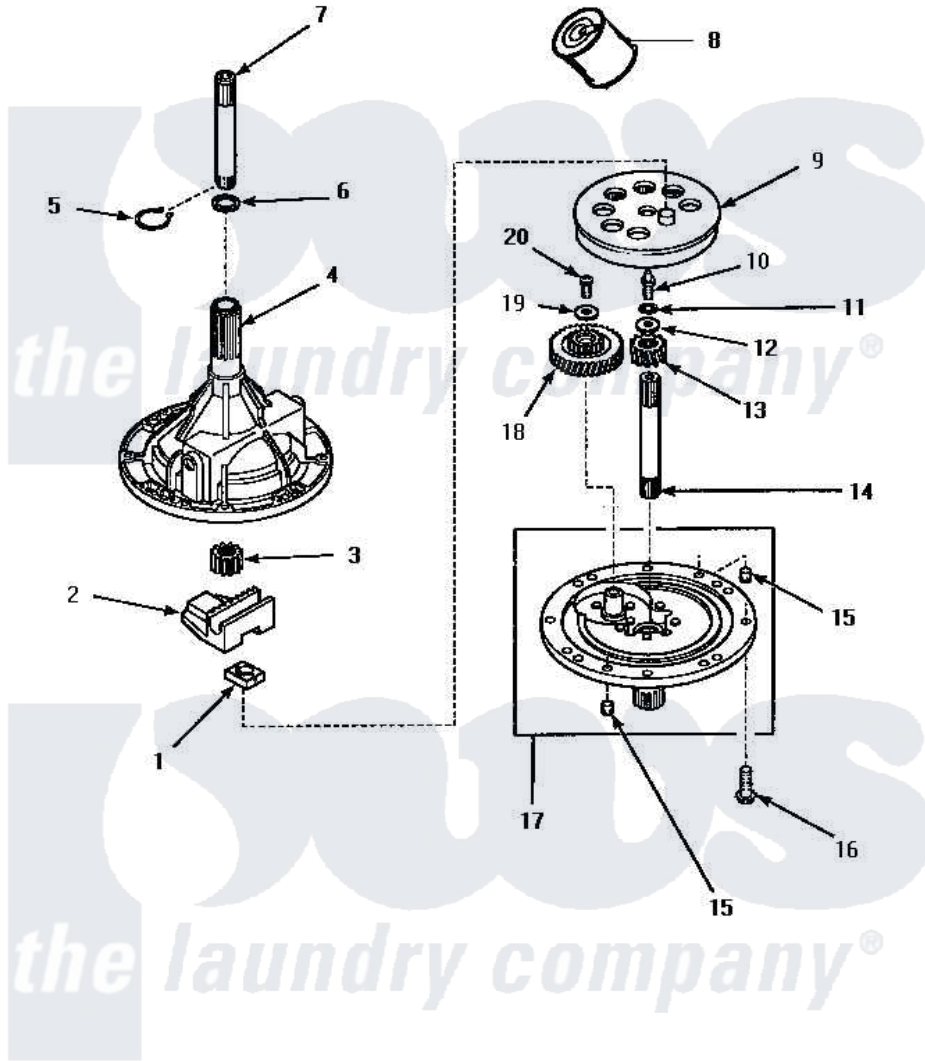

Amana LW6111WB (BOM: PLW6111WB A) 01 - 34526P TRANSMISSION ASSY

34526P TRANSMISSION ASSEMBLY

Amana Residential Amana LW6111WB (BOM: PLW6111WB A) Washer Parts Parts Diagram 01 - 34526P TRANSMISSION ASSY

[Click on the part number to view part](#)

Item	Original Part Number	Replaced By	Status	Part Description
1	26493			Slide
2	Y31526			Rack
3	27003			Pinion, Agitator
4	33223		Not Available	ASSY,TRANSMISSION CASE
5	27197			Ring, Retaining
6	35092			Washer, 3628id X 1.00 X .056
7	Y36570			Shaft, Output
8	27243P			Oil, CW Transmission F-
9	26577			Assembly, Gear And Stud
10	27030		Not Available	SCREW,1/4-20 SPECIAL
11	21456			Lockwasher, 1/4 Intshkp
12	26509	40041501		Washer
13	36562			Pinion, Drive
14	34853			Shaft, Input
15	27172			Pin, Dowel

16	32814	Not Available	SCREW, 1/4-20X7/8 SERRA
17	34854	38290	Assembly, Cover
18	29161		Gear, Reduction
19	29260	Not Available	WASHER
20	29273		Screw, 1/4-20 X 3/8
NI	37577P	Not Available	SEALANT