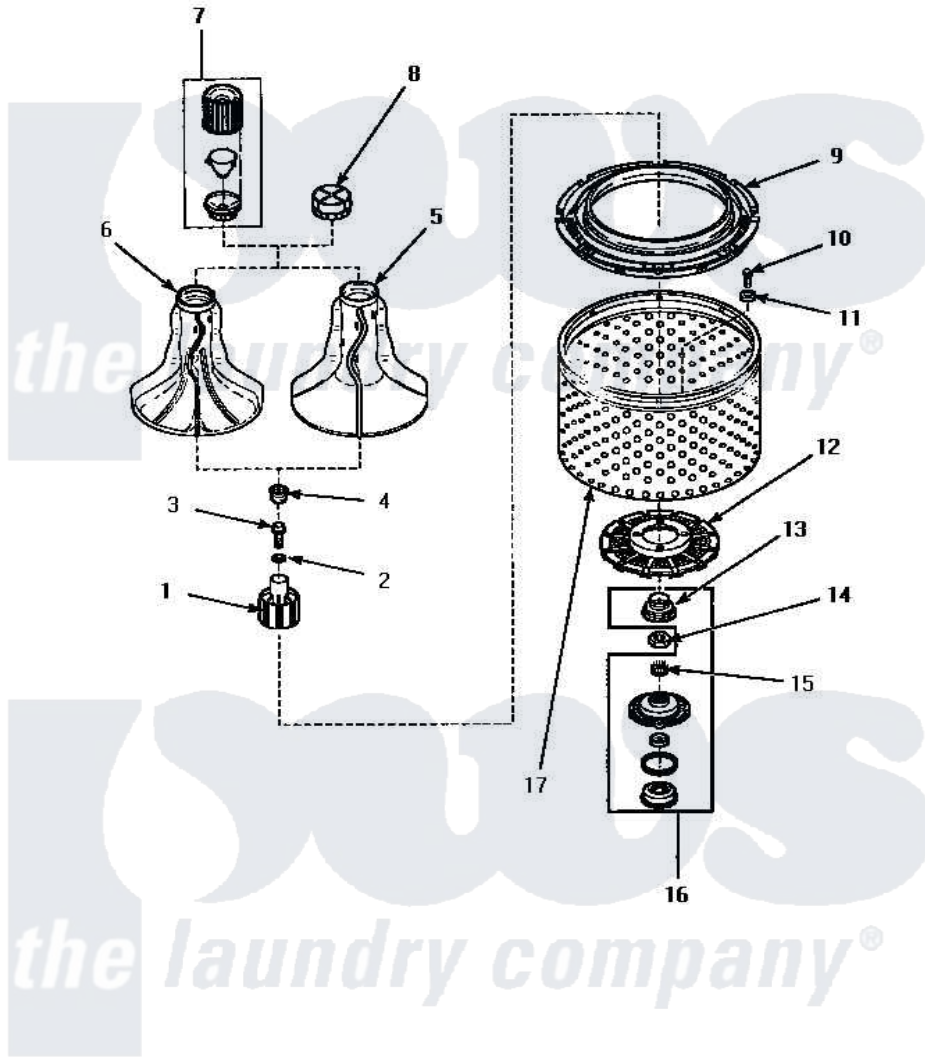

Amana LW6111WB (BOM: PLW6111WB A) 02 - AGITATOR/DRIVE BELL/SEAL KIT/TUB & HUB

**AGITATOR, DRIVE BELL, SEAL KIT, WASHTUB AND HUB
[All Models Except LW2001W2, LW6001W2, LW6101WB and LW6501W2]**

Amana [Residential Amana LW6111WB \(BOM: PLW6111WB A\) Washer Parts](#) Parts Diagram 02 - AGITATOR/DRIVE BELL/SEAL KIT/TUB & HUB
Click on the part number to view part

Item	Original Part Number	Replaced By	Status	Part Description
1	Y00000000		Not Available	SEE NOTE DRIVE BELL
2	36472			O-Ring
3	34288	40065102		Screw, Shoulder 1/4
4	36511	40008401		Plug, Bell
5	36507	40000501W		Agitator, Flex Vane
6	33174	40000501W		Agitator, Flex Vane
7	36542	40002101W		Assembly, Fabric Softner
8	36515			Cap, Agitator
9	35035			Guard, Clothes
10	27202	W10116787		Screw
11	28094			Gasket
12	32998	39371		Filter Lin
13	36425	40016101		Seal, Bell Drive
14	Y29220	40016301		Nut, Lock
15	29728	40008301		Insert, Spline

16	495P3	R9900552	Hub And Seal
17	33503	39240P	Wash Tub
"	33501P	R9900144	Kit- Wash
"	34518P		Not Available WASHTUB STAINLESS STEEL
NI	36443P	R9900189	Kit, Drive Bell And Seal