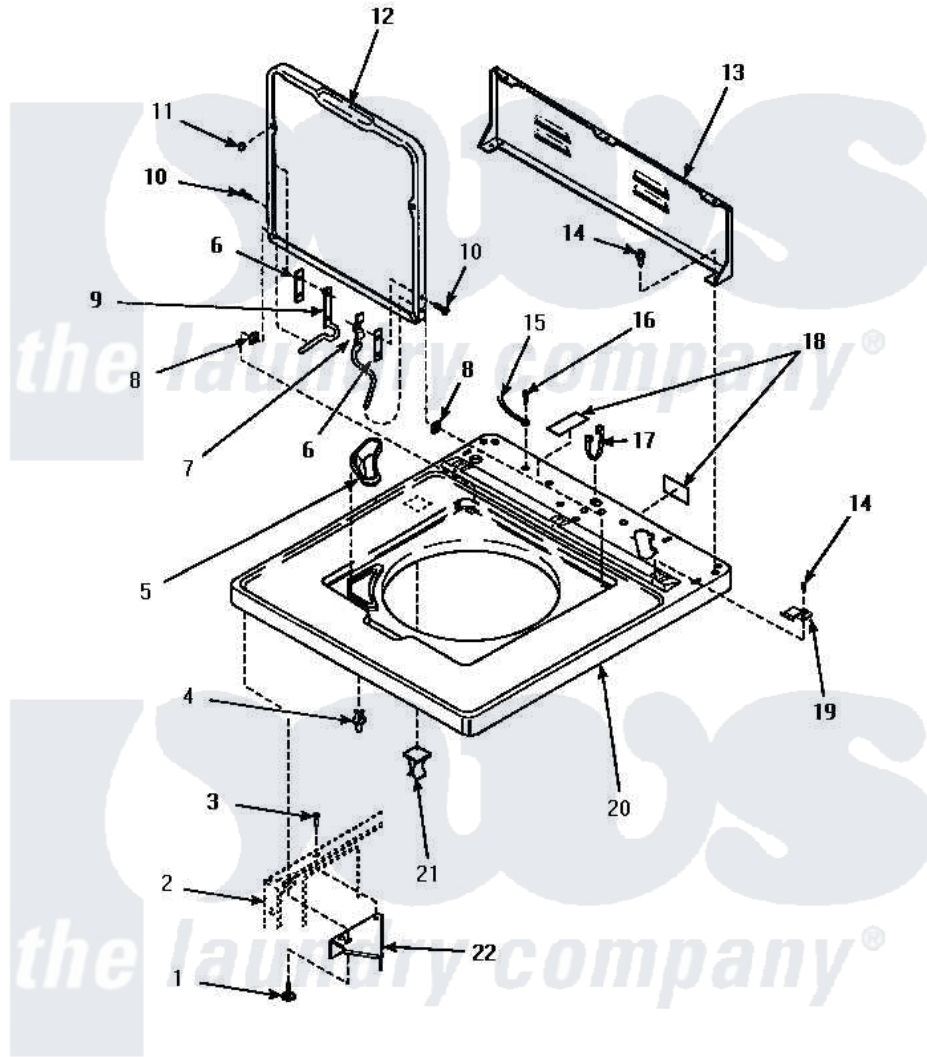

Amana LW6111WB (BOM: PLW6111WB A) 04 - CAB TOP/LOADING DR & CTRL HOOD REAR PAN

CABINET TOP, LOADING DOOR AND CONTROL HOOD REAR PANEL
(All Models Except CW4202W2, CW6203W2, CW8413W2, CW8203W2 and CW8203W3)

Amana [Residential Amana LW6111WB \(BOM: PLW6111WB A\) Washer Parts](#) Parts Diagram 04 - CAB TOP/LOADING DR & CTRL HOOD REAR PAN
 Click on the part number to view part

Item	Original Part Number	Replaced By	Status	Part Description
1	Y31644	27001200		Screw
2	Y00000000		Not Available	SEE NOTE CABINET ASSY – (SEE FRONT PANEL, BASE AND CABINET ASSY PAGE)
3	36035		Not Available	SCREW,8-18X3/8 PHIL FLT HD
4	56534			Barrel, Support
5	34776		Not Available	DISPENSER,BLEACH
6	34338			Gasket, Hinge
7	36437			Hinge, Lid R
8	33446	40008201		Bushing, Hinge
9	36513			Hinge, Left
10	34337	W10119828		Screw, Lid Hinge Mounting
11	21685	40038001		Bumper
12	33541LP			Lid, W/Instructions
"	33541WP			Lid, W/Instructions

13	34903		Not Available	PANEL, BACK HOOD (USE 37782)
14	23962	W10116760		Screw
15	Y00000000		Not Available	SEE NOTE GROUND WIRE
16	52909			Screw, 10B-16 X 1/2 HeX
17	21903	211881		Grommet, Cord Part Not Used-Gas Models Only
18	24903		Not Available	STICKER,DISCONNECT POW
19	35887	40063901		Clip, Hold Down
20	34902LP			Assembly, Top-Amana
"	34902WP		Not Available	ASSY,TOP-AMANA
21	36519		Not Available	CLIP
22	36034			Bracket, Director-Module