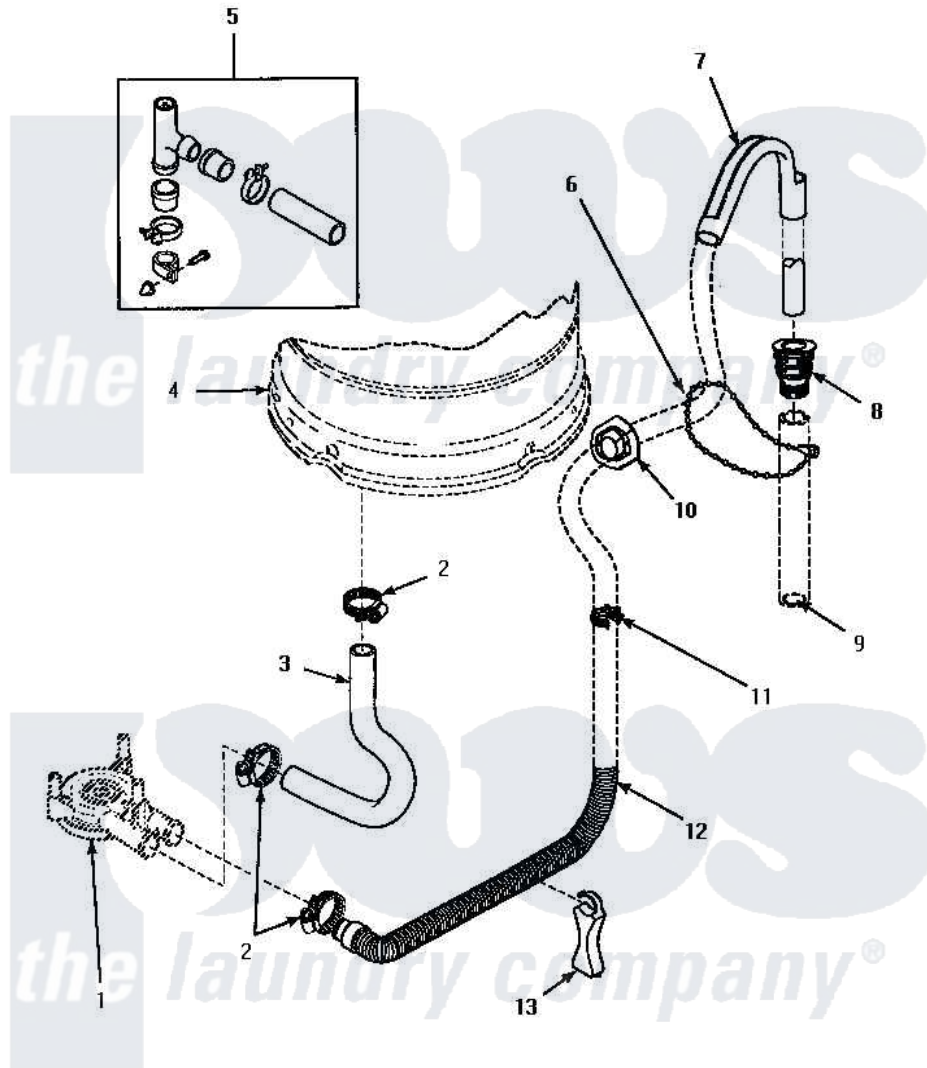

Amana LW6111WB (BOM: PLW6111WB A) 06 - DRAIN HOSE & SIPHON BREAK

DRAIN HOSE AND SIPHON BREAK

Amana Residential Amana LW6111WB (BOM: PLW6111WB A) Washer Parts Parts Diagram 06 - DRAIN HOSE & SIPHON BREAK

Click on the part number to view part

| Item | Original Part Number | Replaced By | Status | Part Description |
|------|-----------------------|--------------------------|---------------|---|
| 1 | Y00000000 | | Not Available | SEE NOTE PUMP ASSEMBLY -- (SEE MOTOR, PUMP AND IDLER ASSEMBLY PAGE) |
| 2 | 36802 | 285655 | | Clamp, Hose |
| 3 | 35753 | | | Hose, Tub To Pump-Ddp |
| " | 35752 | | | Hose, Tub To Pump-Ddp |
| 4 | Y00000000 | | Not Available | SEE NOTE OUTER TUB -- (SEE OUTER TUB, COVER AND PRESSURE HOSE PAGE) |
| 5 | 562P3 | 76660 | | Break-Sphn |
| 6 | 33489 | 8539404 | | Tie-Wire |
| 7 | 33615 | 22003814 | | Retainer, Drain Hose |
| 8 | 36878 | 40008101 | | Adapter, Standpipe |
| 9 | Y00000000 | | Not Available | SEE NOTE STANDPIPE |
| 10 | 32219 | | | Relief, Strain |

| | | | |
|----|-----------------------|--------------------------|---------------------|
| 11 | 36014 | | Clip, Retainer-Hose |
| 12 | 37245 | 40053901 | Hose, Drain |
| 13 | 35487 | | Support, Hose |
| " | 36522 | | Hose Support |
| NI | 406P3 | 451P3 | Kit Drain Extension |