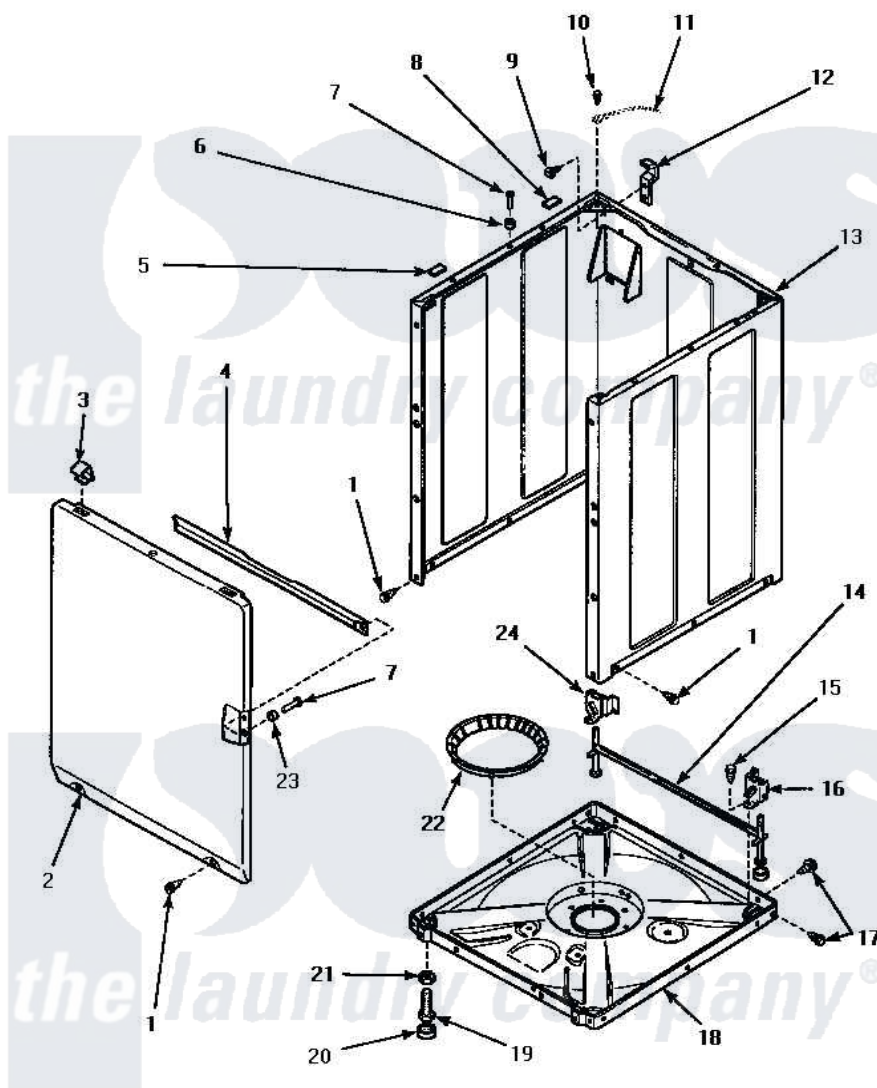

Amana LW6111WB (BOM: PLW6111WB A) 07 - FRONT PANEL, BASE ASSY & CABINET ASSY

FRONT PANEL, BASE ASSEMBLY AND CABINET ASSEMBLY

Amana [Residential Amana LW6111WB \(BOM: PLW6111WB A\) Washer Parts](#) Parts Diagram 07 - FRONT PANEL, BASE ASSY & CABINET ASSY
 Click on the part number to view part

Item	Original Part Number	Replaced By	Status	Part Description
1	27196	27001200		Screw
2	34656WP			Assembly, Front Panel
"	34656LP			Assembly, Front Panel
3	35865			Clip, Hold-Down Front Panel
4	Y35097		Not Available	BRACE, FRT PNL
5	Y56128			Pad, Bumper
6	56079	505187		Locator, Panel
7	32671	Y014874		Screw, Idler Arm And Sleeve
8	36226			Pad, Bumper .25
9	34499		Not Available	SCREW, No.10B X 1/4 TAP IN HX
10	23962	W10116760		Screw
11	Y00000000		Not Available	SEE NOTE GROUND WIRE
12	Y27103			Hinge, Hold-Down Lug
13	34475WP	38612WP		Kit-Servic

"	34475LP	38612LP	Kit Service Cabinet
14	34443		Assembly, Leg And Stabilier
15	35148		Not Available SCREW, 1/4-14 X 3/8 HX HD
16	36036		Not Available BRACKET, SLL-RIGHT
17	35148		Not Available SCREW, 1/4-14 X 3/8 HX HD
18	36599P		Assembly Nut/ Leg Base
"	34434P		Assembly Nut/Leg Base
19	Y34319	22003428	Leg, Adjustable
20	34318	40016001	Foot, Rubber
21	Y21899	40038101	Nut, Leg
22	36108		Not Available SNUBBER PAD & ISOLATOR
23	28102		Locator, Panel
24	36037		Bracket, SII-Left