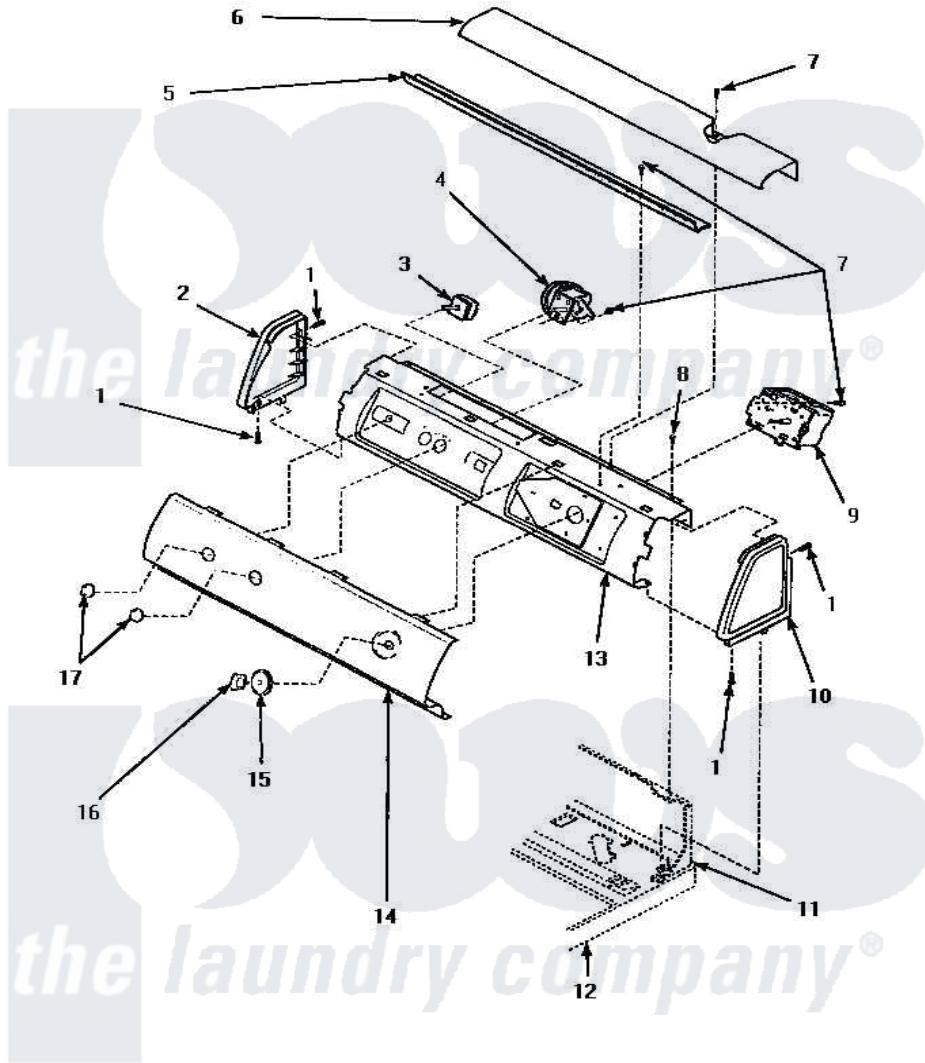

**Amana LW6111WB (BOM: PLW6111WB A) 08 - GRAPHIC PANEL, CTRL
MTG PLATE & CTRLS**

GRAPHIC PANEL, CONTROL MOUNTING PLATE AND CONTROLS
 (Models CW4202W2, LW2501L2, LW2501W2, LW3502L2, LW3502W2, LW3503L2,
 LW3503W2, LW4203L2, LW4203W2, LW6111LB AND LW6111WB)

Amana [Residential Amana LW6111WB \(BOM: PLW6111WB A\) Washer Parts](#) Parts Diagram 08 - GRAPHIC PANEL,
 CTRL MTG PLATE & CTRLS
 Click on the part number to view part

Item	Original Part Number	Replaced By	Status	Part Description
1	501086	90767		Screw, 8A X 3/8 HeX Washer Head Tapping
2	34816			Panel, End
3	35115			Switch, Temperature 3 P
4	36045	40055101		Switch, Pressure
"	35010	39035		Switch, Pressure-Var
5	Y34826		Not Available	DIFFUSER,LAMP-CLEAR
6	34823		Not Available	COVER, TOP
7	23962	W10116760		Screw
8	34904	489355		Screw, 8 X 1/2
9	31239	31239P		Timer 3 Cycle Package
10	34815		Not Available	PANEL, END R.H. (BLK)
11	Y00000000		Not Available	SEE NOTE CONTROL HOOD REAR PANEL -- (SEE CABINET TOP AND CONTROL HOOD REAR PANEL PAGE)