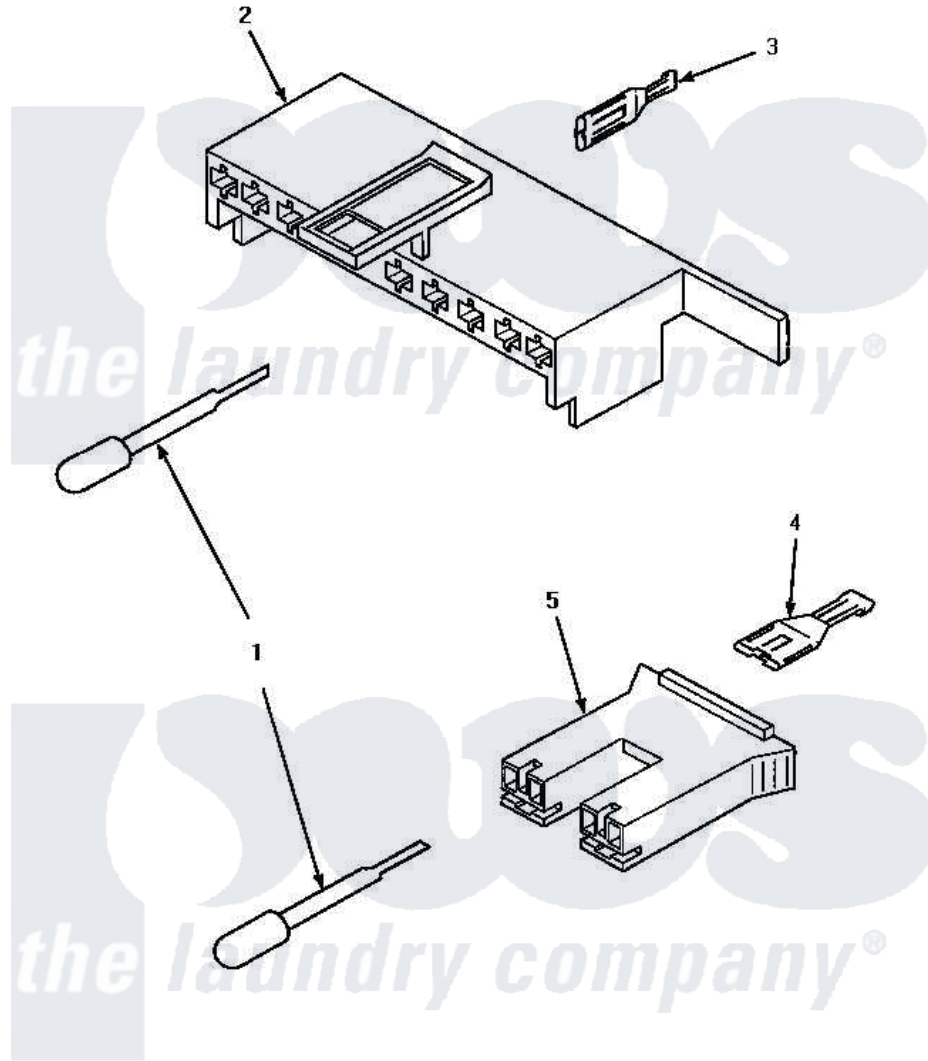

**Amana LW6111WB (BOM: PLW6111WB A) 09 - MIX VLV & MTR CONN
BLKS/TERM & EXTRACTOR**

**MIXING VALVE AND MOTOR CONNECTION BLOCKS,
TERMINALS AND TERMINAL EXTRACTOR TOOL**

Amana [Residential Amana LW6111WB \(BOM: PLW6111WB A\) Washer Parts](#) Parts Diagram 09 - MIX VLV & MTR
CONN BLKS/TERM & EXTRACTOR
[Click on the part number to view part](#)

Item	Original Part Number	Replaced By	Status	Part Description
1	283P4			Terminal Extractor Tool
2	34677			10 Circuit Plug
3	Y00188			Molex Terminal
4	Y00121		Not Available	SPADE TERMINAL(12 GAUGE) (1/4 INCH-(2) 18 GAUGE WIRES O
5	34676			Plug
"	34675		Not Available	PLUG