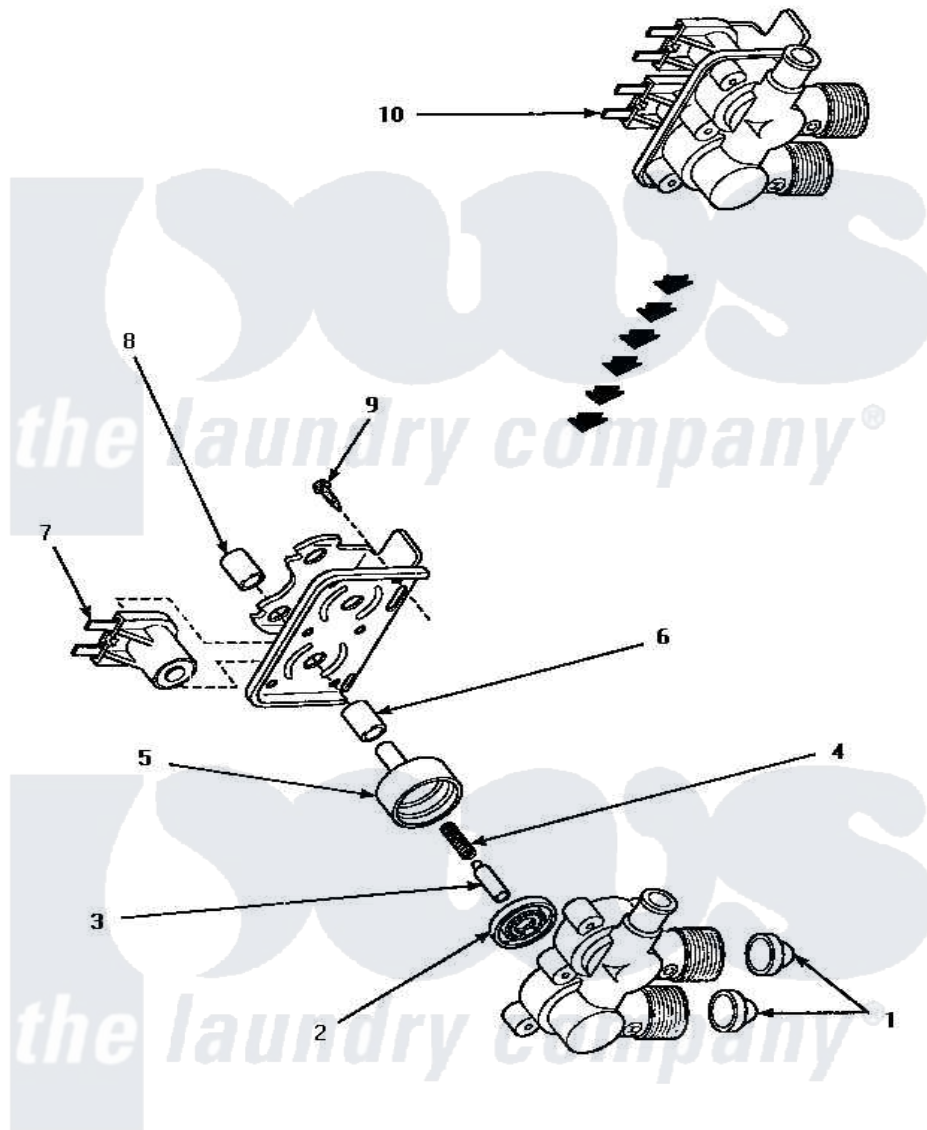

Amana LW6111WB (BOM: PLW6111WB A) 10 - MIXING VALVE ASSY

MIXING VALVE ASSEMBLY

Amana [Residential Amana LW6111WB \(BOM: PLW6111WB A\) Washer Parts](#) Parts Diagram 10 - MIXING VALVE ASSY

[Click on the part number to view part](#)

Item	Original Part Number	Replaced By	Status	Part Description
1	24122	22002960		Strainer, Washer Inlet
2	24134		Not Available	DIAPHRAGM
3	24132		Not Available	ARMATURE
4	23224E		Not Available	SPRING
5	24130			Guide, Armature
6	24129		Not Available	SLEEVE, SHORT
7	33930A	33930		Valve, Mixing
8	24128		Not Available	SLEEVE, LONG
9	25817C		Not Available	SCREW
10	34963	34963P		Valve Mixing Package