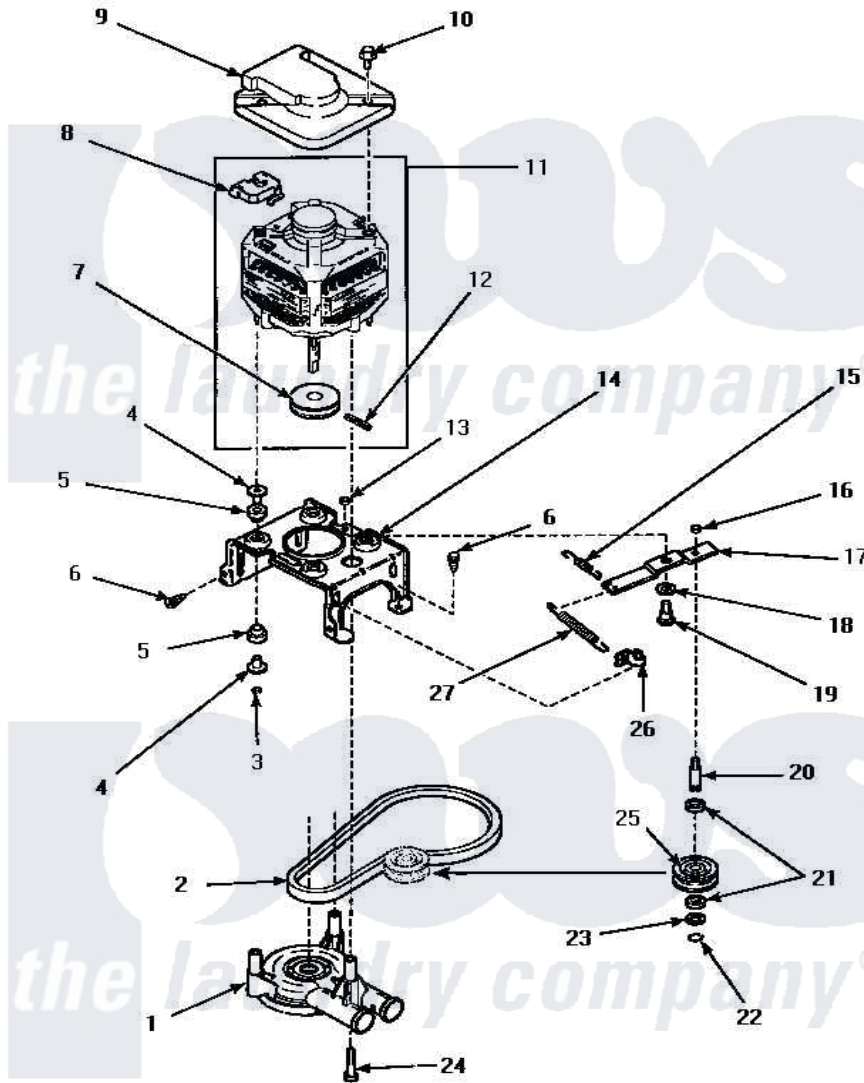

Amana LW6111WB (BOM: PLW6111WB A) 11 - MOTOR, MTG BRKT, BELT, PUMP & IDLER ASSY

MOTOR, MOUNTING BRACKET, BELT, PUMP AND IDLER ASSEMBLY

Amana [Residential Amana LW6111WB \(BOM: PLW6111WB A\) Washer Parts](#) Parts Diagram 11 - MOTOR, MTG BRKT, BELT, PUMP & IDLER ASSY
 Click on the part number to view part

Item	Original Part Number	Replaced By	Status	Part Description
1	36863P	27001233		Pump
2	28808			Belt, Agitate And Spin
3	35423	3400029		Nut, Adapter Plate
4	34791			Post, Mount-Motor
5	34788			Mount, Motor
6	Y31645	27001200		Screw
7	27171		Not Available	PULLEY, MOTOR
8	35632		Not Available	SWITCH, MOTOR
9	34754	40112301		Shield, Motor
10	36639	4312464		Screw
11	34571	27001215		Motor W/Pulley
"	34910	27001215		Motor W/Pulley
12	23750			Pin, Roll
13	52566	27001225		Nut, Jam Mid Lock 1/4-20
14	36523	37415P		Kit, Motor Brkt

"	34890		Not Available	BRACKET,MOTOR MOUNT
15	30620		Not Available	SPRING,IDLER LEVER HEL
16	28803	2221070		Clamp, Nylon
17	31054	40041002		Lever, Idler
18	81392	40054701		Washer
19	27229	40038901		Screw, 1/4-20
20	28802			Shaft, Idler
21	Y29443			Washer, Felt
22	23748			Ring, Retaining
23	52549			Washer, 501 ID X3/4 Odx
24	Y34565	40063701		Screw, 10-16 x 1.75
25	28800		Not Available	WHEEL,IDLER
26	28849			Clip, Spring
27	37366			Spring, Idler
NI	258P3		Not Available	KIT,CAPACITOR