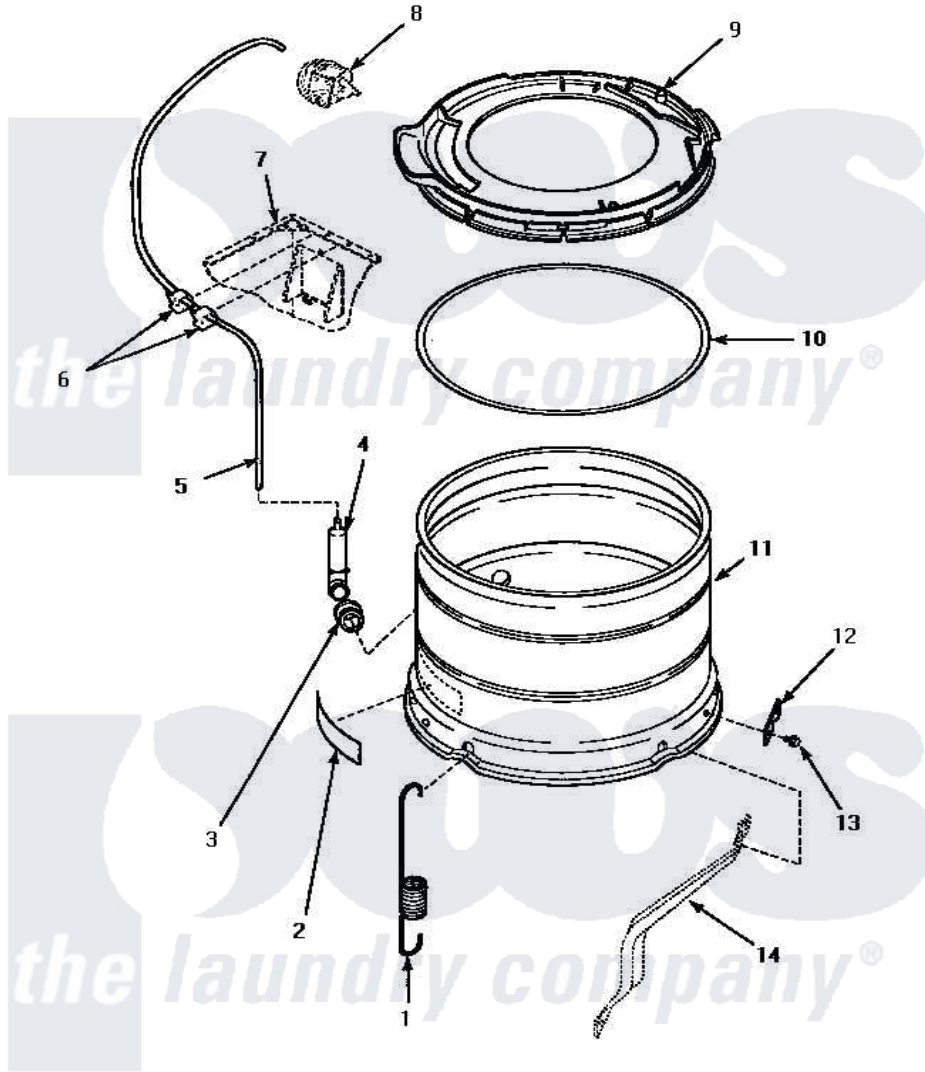

**Amana LW6111WB (BOM: PLW6111WB A) 12 - OUTER TUB, COVER & PRESSURE HOSE**

**OUTER TUB, COVER AND PRESSURE HOSE**

Amana Residential Amana LW6111WB (BOM: PLW6111WB A) Washer Parts Parts Diagram 12 - OUTER TUB, COVER & PRESSURE HOSE

[Click on the part number to view part](#)

Item	Original Part Number	Replaced By	Status	Part Description
1	<a href="#">35948</a>			Spring, Leg-Large Tub
"	35947		Not Available	SPRING,TUB -SHORT
2	500049		Not Available	STICKER
3	29175	<a href="#">40037801</a>		Grommet
4	30907	<a href="#">40008501</a>		Assembly, Pressure Bulb
5	29213	<a href="#">39125</a>		Tubing 31
6	<a href="#">21036</a>			Clip, Cable
7	Y00000000		Not Available	SEE NOTE CABINET ASSY -- (SEE FRONT PANEL, BASE AND CABINET ASSY PAGE)
8	Y00000000		Not Available	SEE NOTE PRESSURE SWITCH -- (SEE GRAPHIC PANEL AND CONTROLS PAGE)
9	<a href="#">36025P</a>			Assembly, Tub Cover and Gasket
10	<a href="#">32857</a>			Gasket, Tub Cover Small

11	<a href="#">34439P</a>		Outer Tub
"	<a href="#">34438P</a>		Assembly, Outer Tub
12	<a href="#">27926</a>		Plate, Leg .063
13	35369	<a href="#">40128701</a>	Screw, 5/16-18 X .50
14	Y00000000	Not Available	SEE NOTE SUPPORT LEG -- (SEE BEARING HOUSING, PULLEY AND PIVOT DOME PAGE)