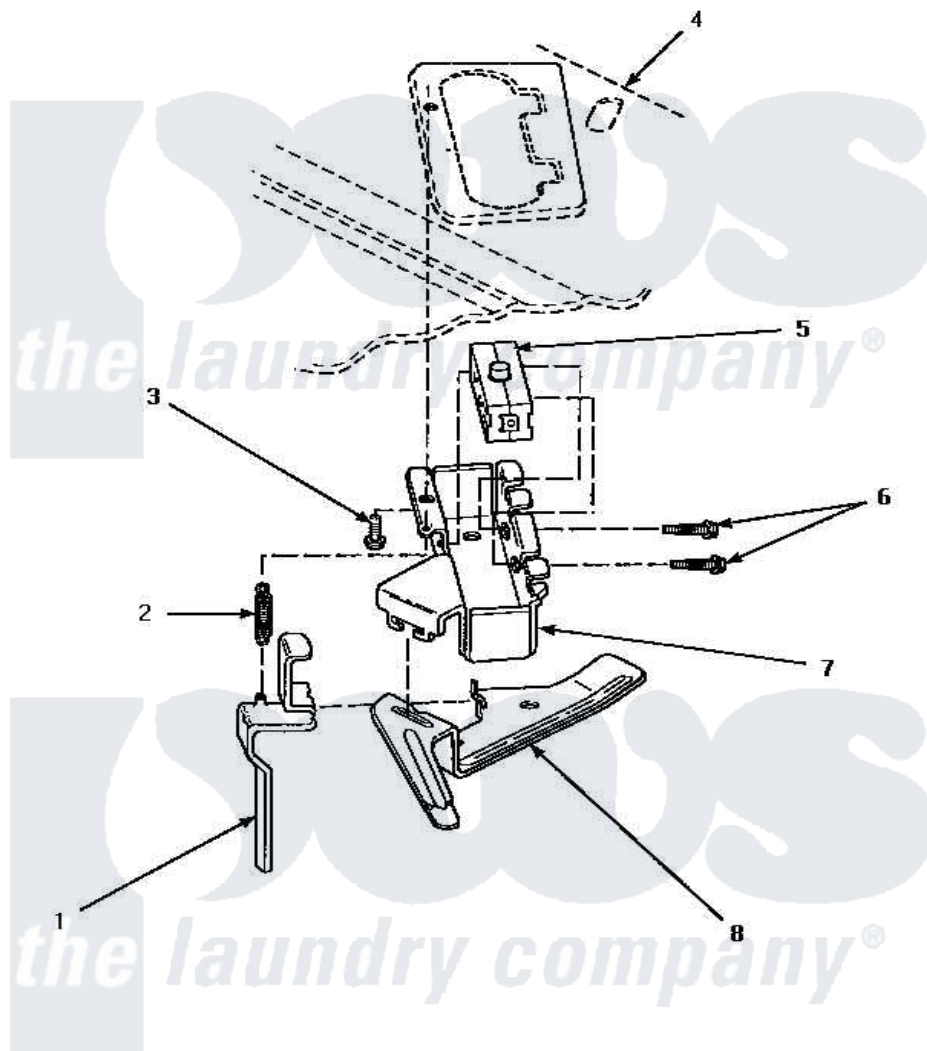

Amana LW6111WB (BOM: PLW6111WB A) 13 - OUT-OF-BALANCE SWITCH

OUT-OF-BALANCE SWITCH

Amana Residential Amana LW6111WB (BOM: PLW6111WB A) Washer Parts Parts Diagram 13 - OUT-OF-BALANCE SWITCH

[Click on the part number to view part](#)

Item	Original Part Number	Replaced By	Status	Part Description
1	33442			Lever, Unbalanced Load
2	33443			Spring
3	23962	W10116760		Screw
4	Y00000000		Not Available	SEE NOTE CABINET TOP -- (SEE CABINET TOP AND CONTROL HOOD REAR PANELPAGE)
5	33445	27001095		Switch, Lid
6	36510			Screw
7	36497P			Kit, Switch Holder
8	33441			Arm, Actuator