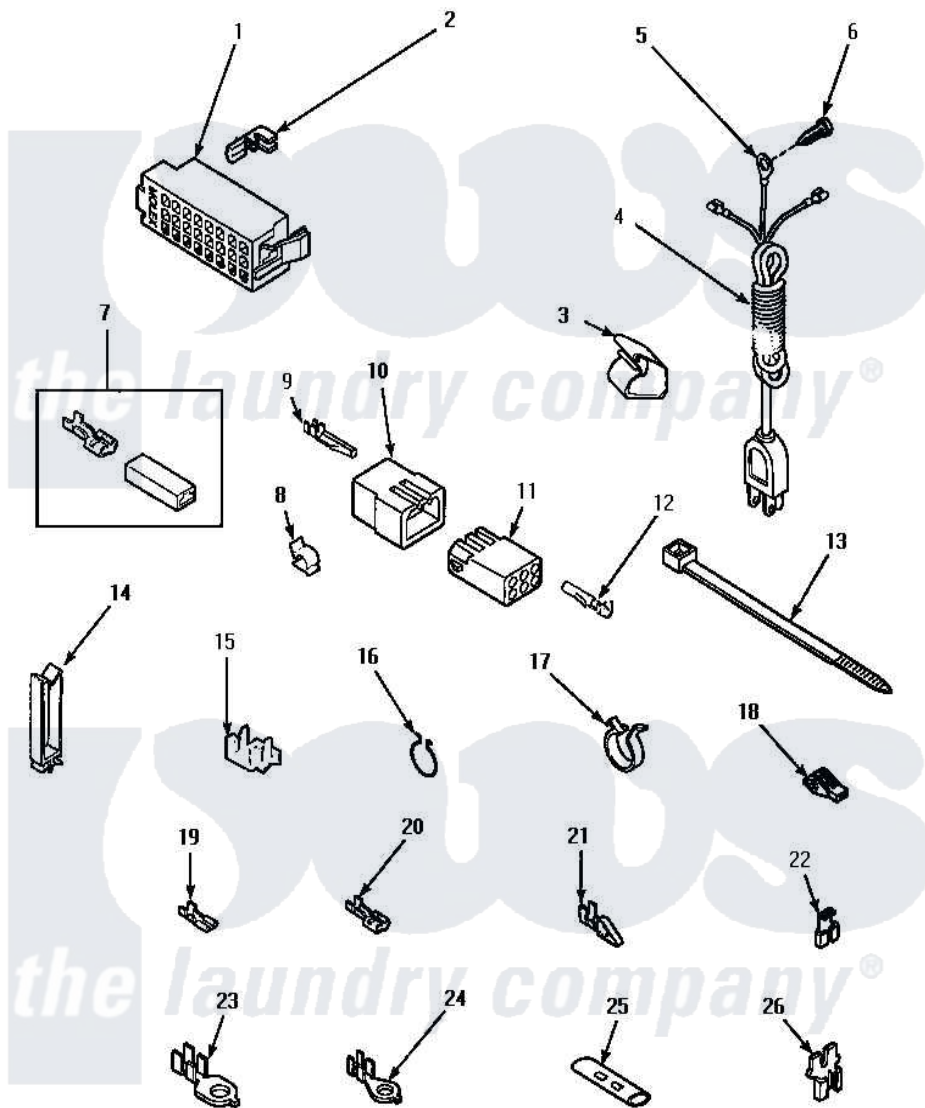

# Amana LW6111WB (BOM: PLW6111WB A) 14 - POWER CORD & TERMINALS

## POWER CORD AND TERMINALS

Amana [Residential Amana LW6111WB \(BOM: PLW6111WB A\) Washer Parts](#) Parts Diagram 14 - POWER CORD & TERMINALS

[Click on the part number to view part](#)

Item	Original Part Number	Replaced By	Status	Part Description
1	<a href="#">34123</a>			Housing, LH -24 Position
"	<a href="#">32746</a>			Housing, RH-24 Positi
2	<a href="#">Y00188</a>			Molex Terminal
3	35521		Not Available	CLIP,HARNESS HOLDER
4	Y34458		Not Available	POWER CORD ALL
5	Y00000000		Not Available	SEE NOTE GROUND WIRE
6	<a href="#">52909</a>			Screw, 10B-16 X 1/2 HeX
7	00234	<a href="#">00359</a>		Terminal Ultra Pod 250 X032F
8	<a href="#">21036</a>			Clip, Cable
9	<a href="#">Y00116</a>			Terminal, Pin-Male
10	26302		Not Available	PLUG,1 CIRCUIT
"	<a href="#">23041</a>			Plug, 6 Circuit
"	<a href="#">23033</a>			Plug, 9 Circuit
11	<a href="#">26708</a>			Receptacle, 6 Circuit
"	<a href="#">26301</a>			Receptacle, Molex

"	<a href="#">26163</a>		Receptacle, 9 Circuit
12	Y00117	<a href="#">5011-XX</a>	093 Female Socket
13	36466	<a href="#">M0321209</a>	Tie-Electrical
14	36274		Not Available CLIP, HARNESS
15	Y00161	<a href="#">B5733302</a>	Clip, Ground
16	<a href="#">51291</a>		Clip, Wire
17	61510	<a href="#">504034</a>	Clip, Wire
18	70210		Not Available INSULATOR,BLUE
19	<a href="#">00112</a>		Terminal, Spade-3/16 Fe
20	Y00119		Not Available SPADE TERMINAL(18 GAUGE) (1/4 INCH-(1) 18 GAUGE WIRE)
21	00220		Not Available TERMINAL,CRIMP-SINGLE
22	<a href="#">Y00120</a>		Terminal, Flag-1/4 Fema
23	Y00113		Not Available TERMINAL,RING-1/4 STUD
24	<a href="#">00110</a>		No.10 18 Gauge Wire
25	21091		Not Available CONNECTOR TWO 1/4 INCH MALE
26	29673		Not Available DOUBLE CONNECTOR