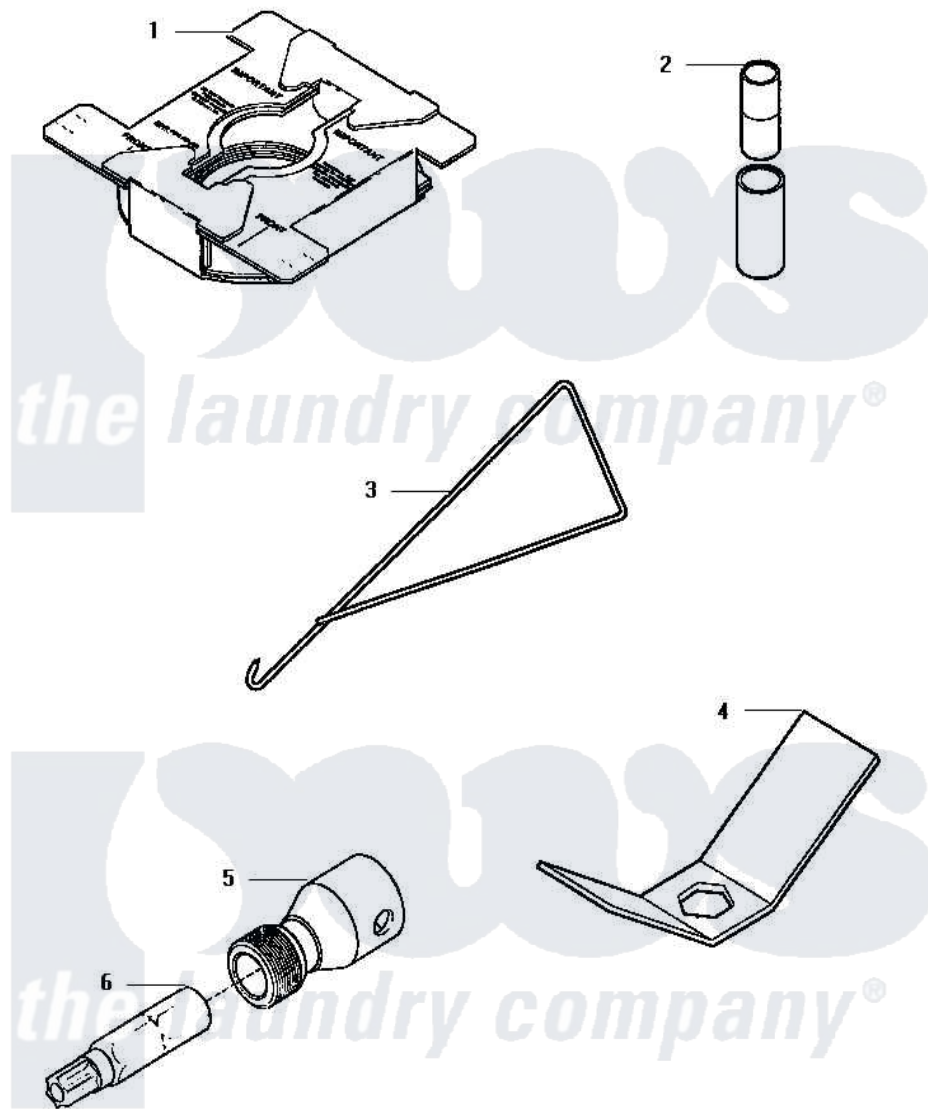

# Amana LW6111WB (BOM: PLW6111WB A) 15 - SPECIAL TOOLS

## SPECIAL TOOLS

Amana Residential Amana LW6111WB (BOM: PLW6111WB A) Washer Parts Parts Diagram 15 - SPECIAL TOOLS

Click on the part number to view part

Item	Original Part Number	Replaced By	Status	Part Description
1	36926		Not Available	BRACE, SHIPPING
2	<a href="#">242P4</a>			Installer, Spring
3	289P4	<a href="#">321P4</a>		Hook, Spring
4	237P4	<a href="#">306P4</a>		Hex Wrench
5	<a href="#">24161</a>			Torx Bit Holder
6	<a href="#">282P4</a>			T25 Tamper Resistant Bit
NI	555P3	<a href="#">725P3</a>		Kit