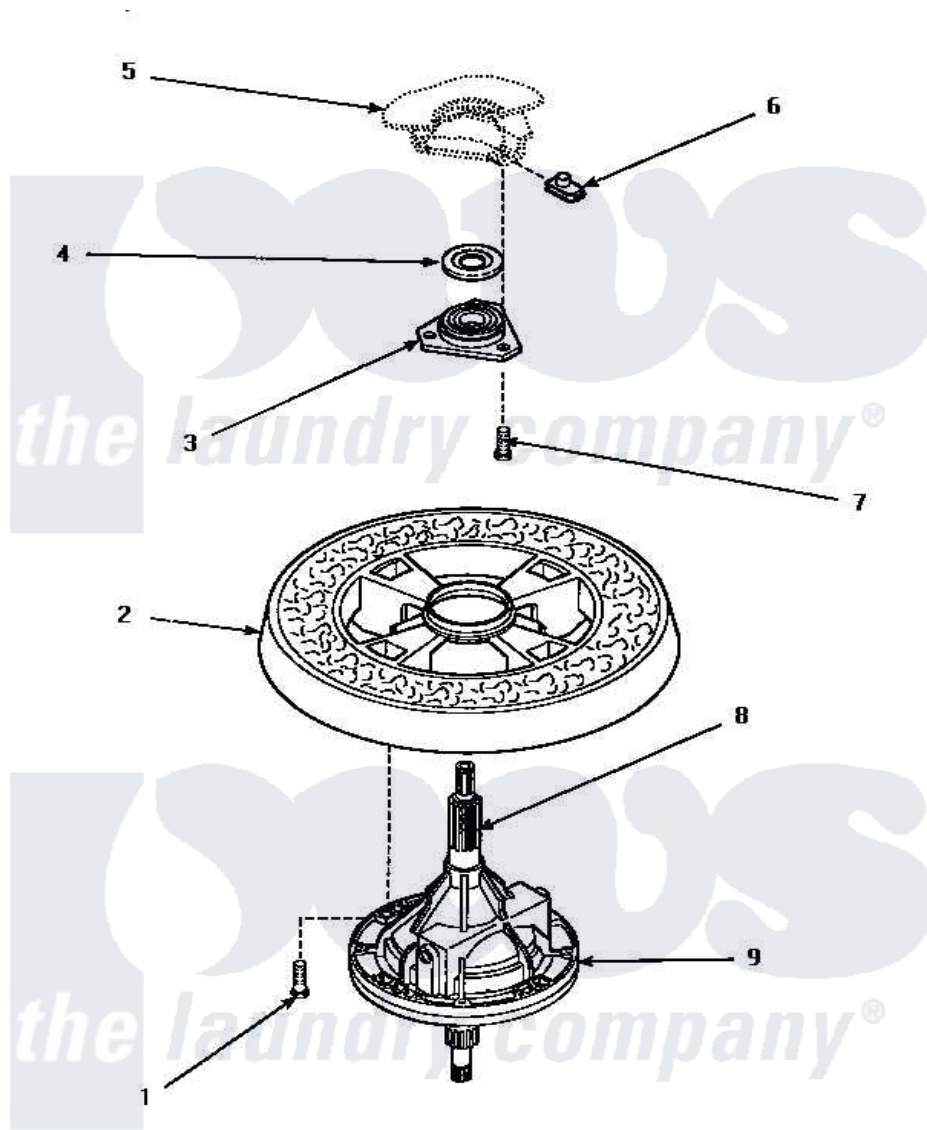

Amana LW6111WB (BOM: PLW6111WB A) 17 - TRANSMISSION ASSY & BALANCE RING

TRANSMISSION ASSEMBLY AND BALANCE RING

Amana [Residential Amana LW6111WB \(BOM: PLW6111WB A\) Washer Parts](#) Parts Diagram 17 - TRANSMISSION ASSY & BALANCE RING

[Click on the part number to view part](#)

Item	Original Part Number	Replaced By	Status	Part Description
1	37047		Not Available	SCREW, CAP
2	34731		Not Available	ASSY,BALANCE RING-COMPL
3	27182	40004201P		Main Bearing Assembly
4	27187			Flinger
5	Y00000000		Not Available	SEE NOTE OUTER TUB -- (SEE OUTER TUB, COVER AND PRESSURE HOSE PAGE)
6	27222			Nut, Retainer 5/16-18
7	36991	3400500		Bolt, 3405245 5/16-18 X 3/4
8	27604P			Never-Seeze 1 Oz Tube
9	34526P			Assembly, Transmission