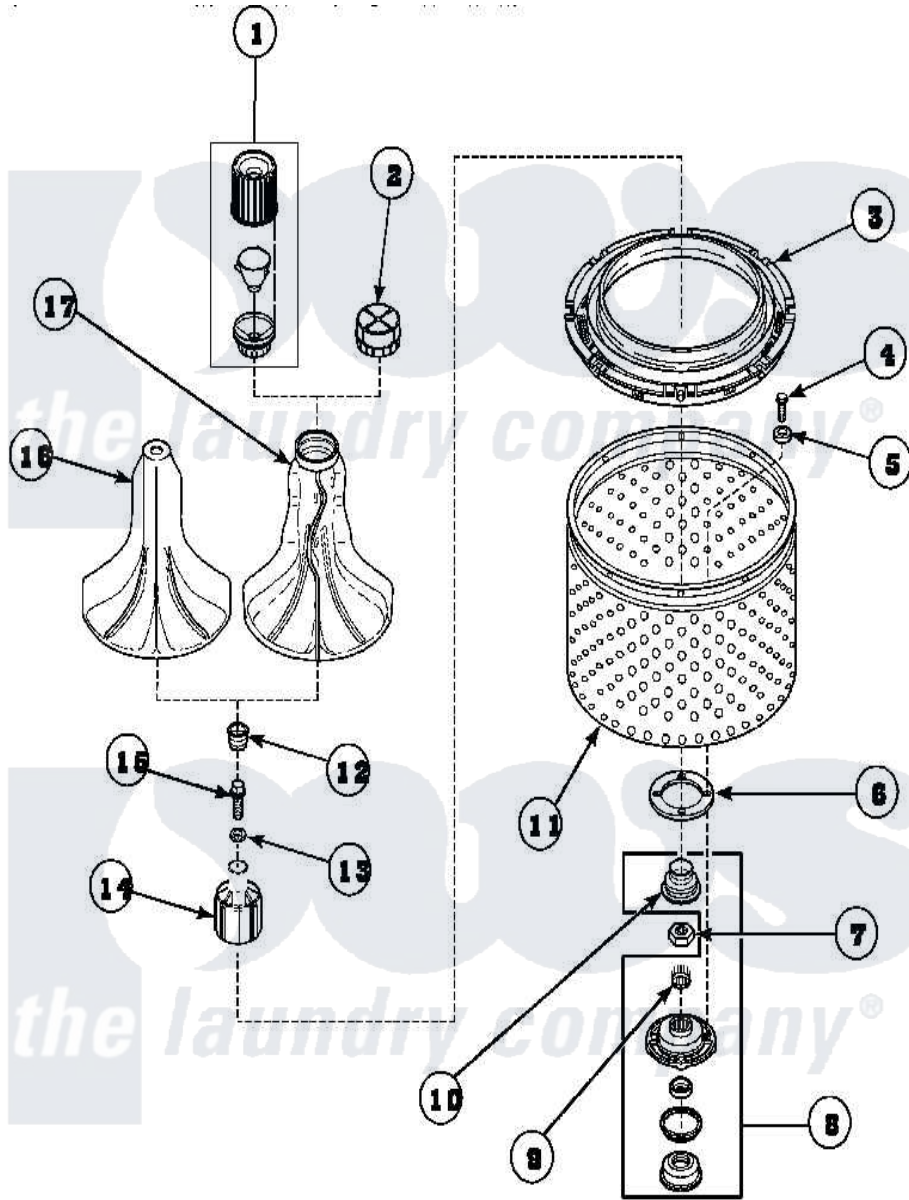

Amana LW6111WB (BOM: PLW6111WB B) 02 - AGITATOR/DRIVE BELL/SEAL KIT/TUB & HUB

Amana Residential Amana LW6111WB (BOM: PLW6111WB B) Washer Parts Parts Diagram 02 - AGITATOR/DRIVE BELL/SEAL KIT/TUB & HUB
 Click on the part number to view part

Item	Original Part Number	Replaced By	Status	Part Description
1	36542	40002101W		Assembly, Fabric Softner
2	36515			Cap, Agitator
3	35035			Guard, Clothes
4	27202	W10116787		Screw
5	28094			Gasket
7	Y29220	40016301		Nut, Lock
8	495P3	R9900552		Hub And Seal
9	29728	40008301		Insert, Spline
10	36425	40016101		Seal, Bell Drive
11	34521P			Assembly, Tub
12	36511	40008401		Plug, Bell
13	36472			O-Ring
14	36443P	R9900189		Kit, Drive Bell And Seal
15	34288	40065102		Screw, Shoulder 1/4
17	33174	40000501W		Agitator, Flex Vane